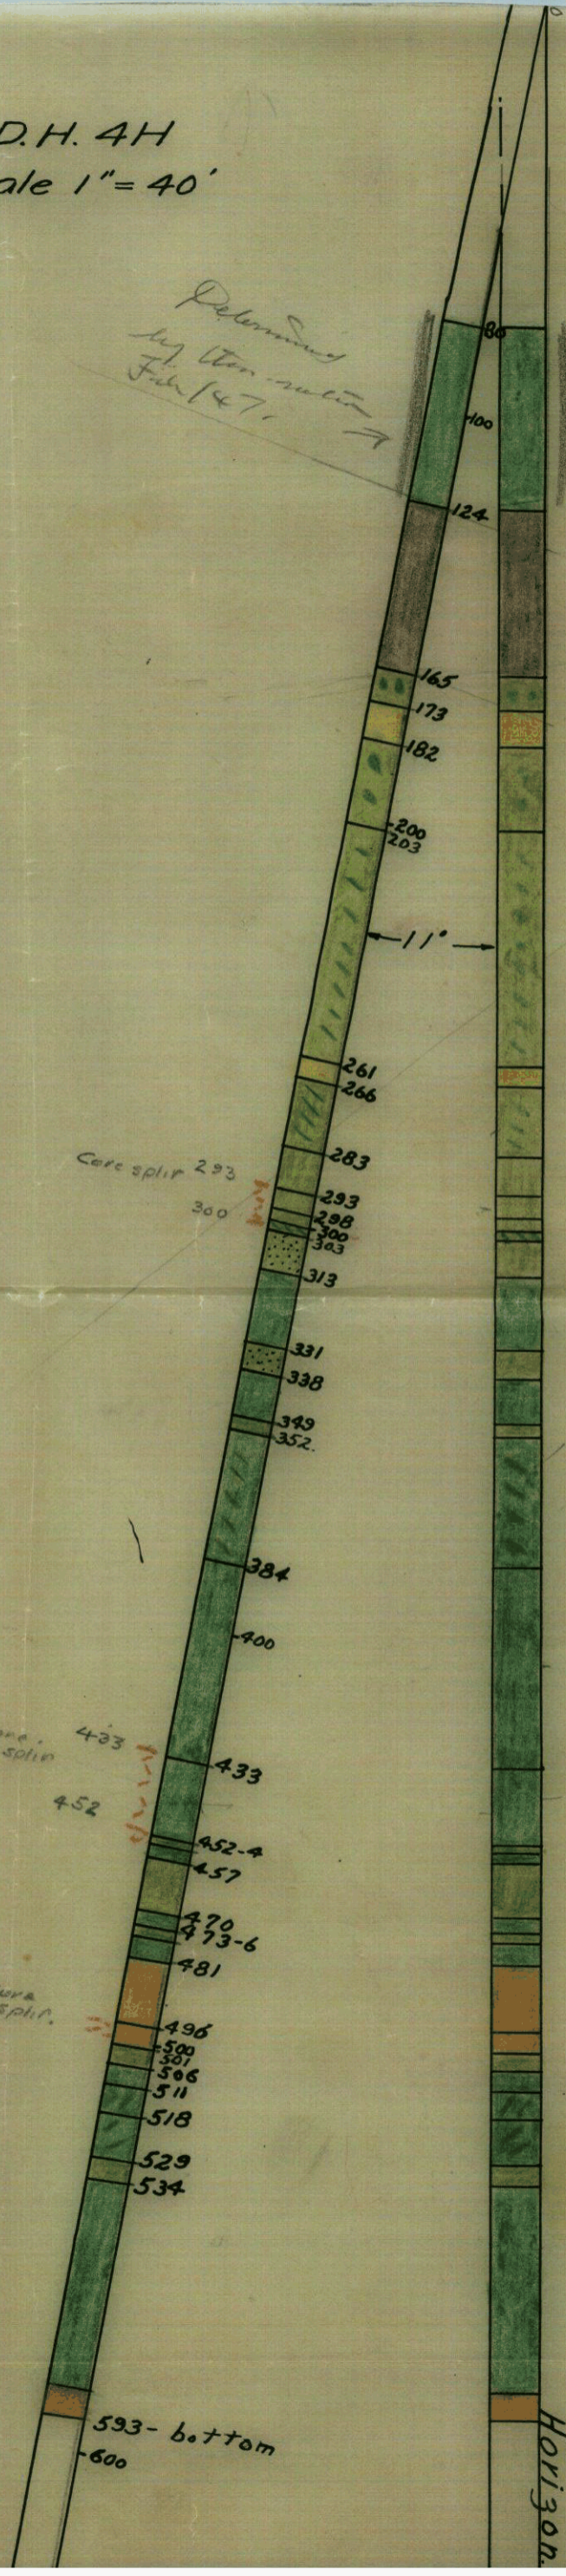

D.D.H. 4H
Scale 1" = 40'

*Determined
by U.S. section
July 1947*

*40th cves
July 24/47
Core split*

Core split

011269

Horizon