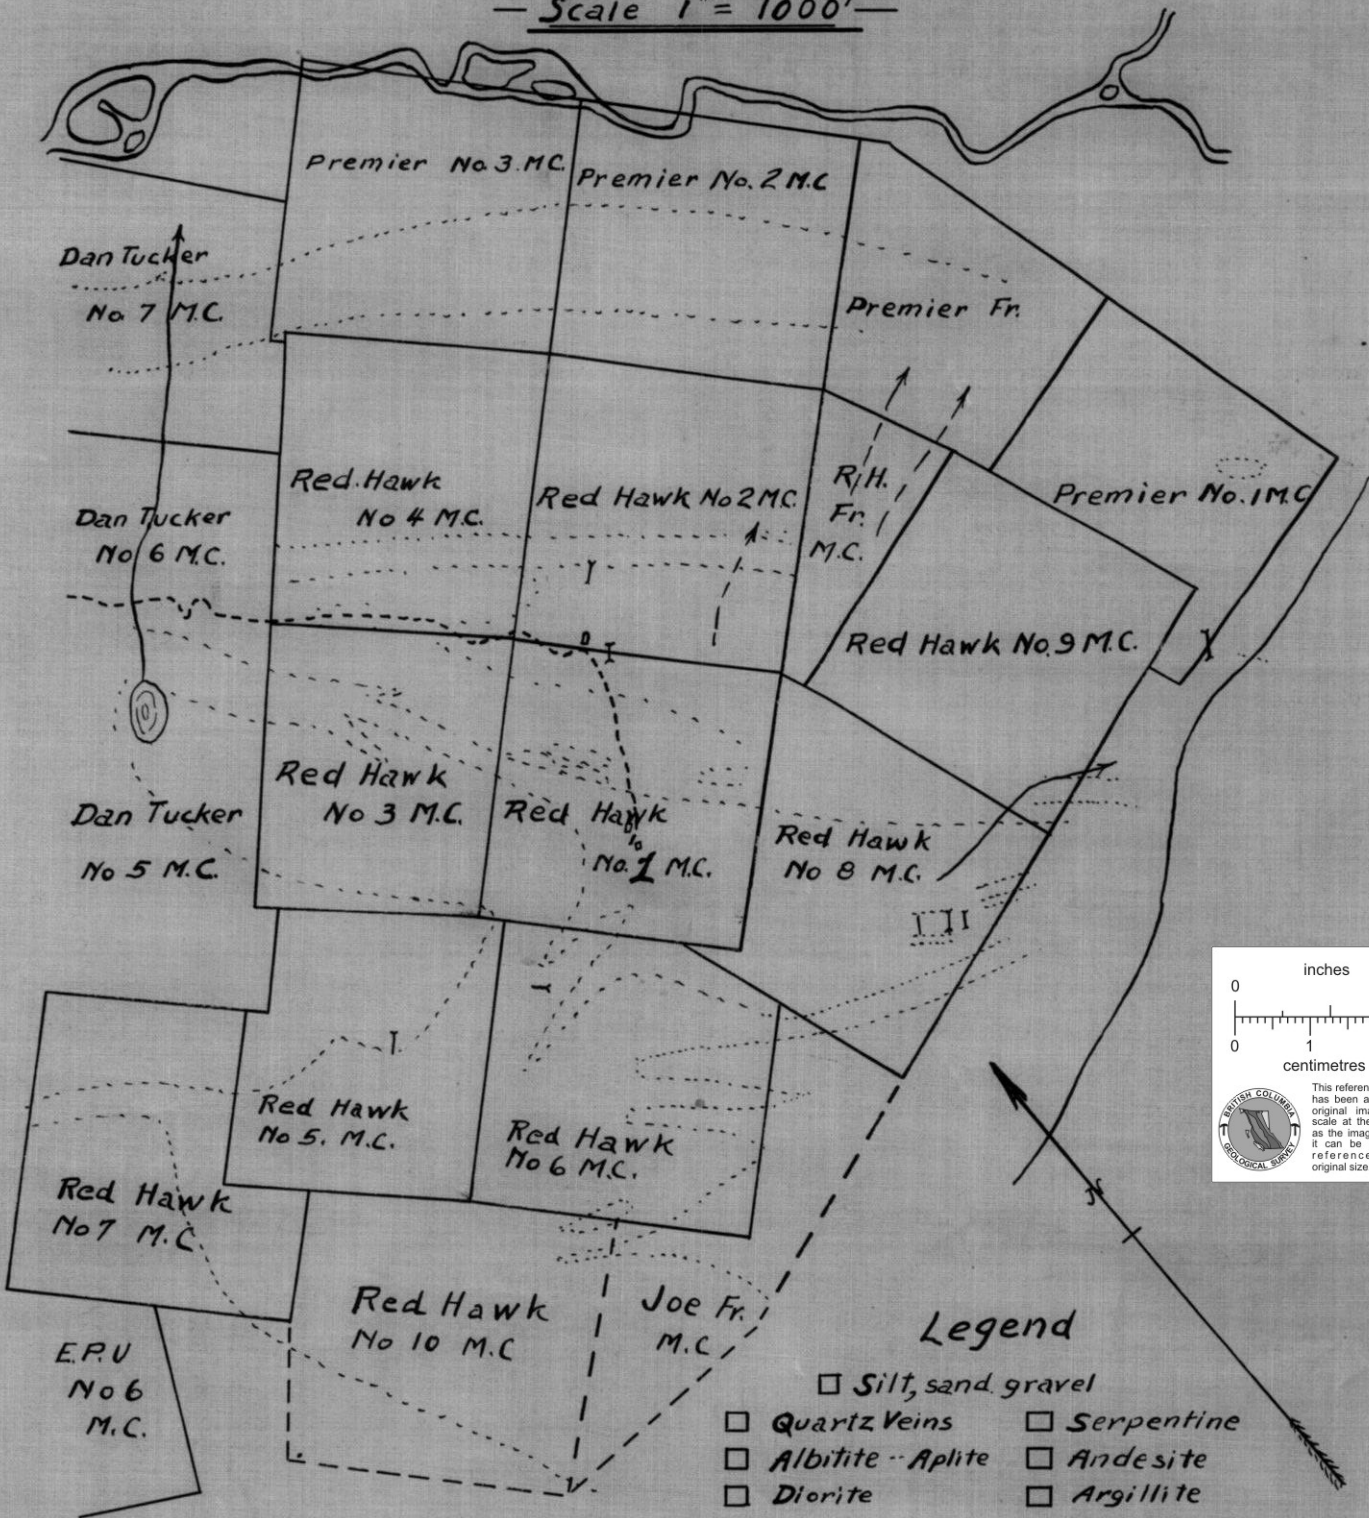

Red Hawk

— Scale 1" = 1000' —

inches
0 1

centimetres
0 1 2

This reference scale bar has been added to the original image. It will scale at the same rate as the image, therefore it can be used as a reference for the original size.

011211

Accompanied
Report by Ed Le
1934