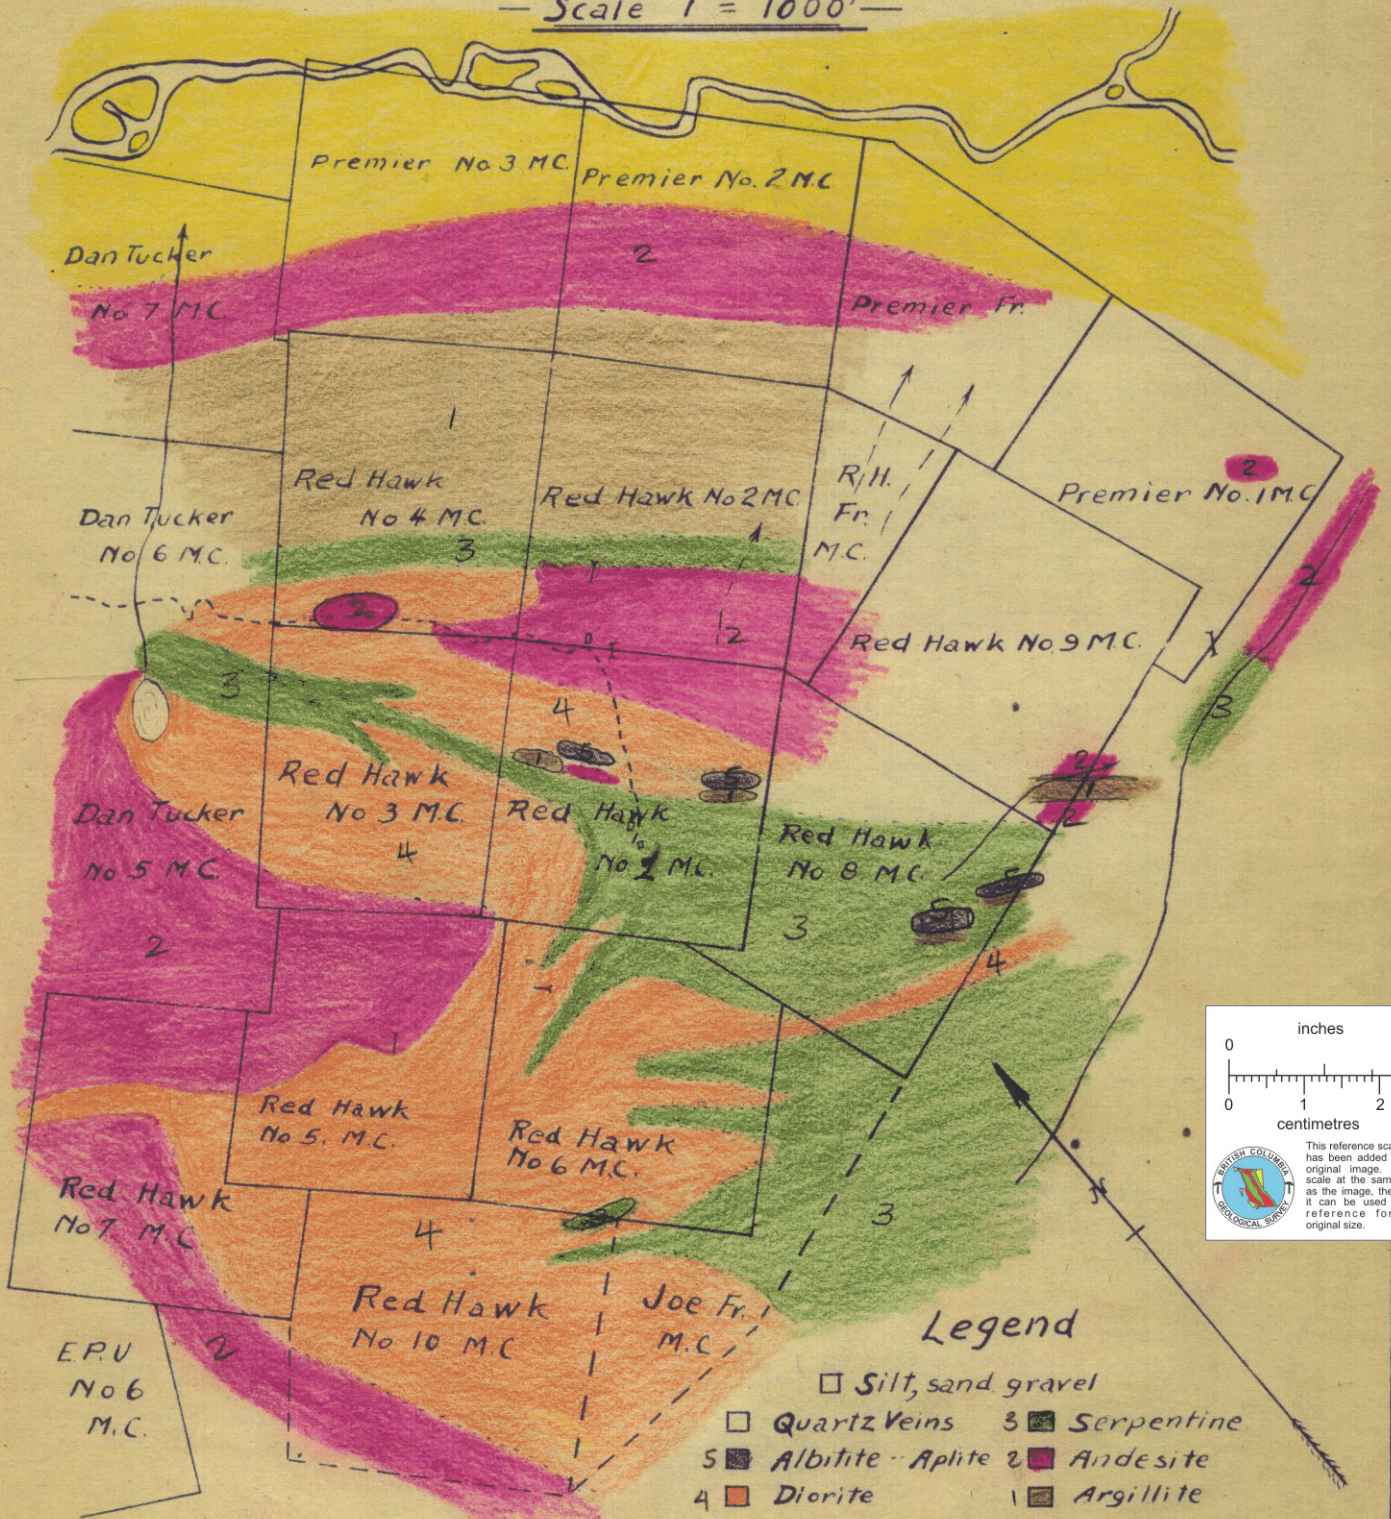

Red Hawk

— Scale 1" = 1000' —

PROPERTY FILE

011210

Accompanied
Report by EJ Lees
1934