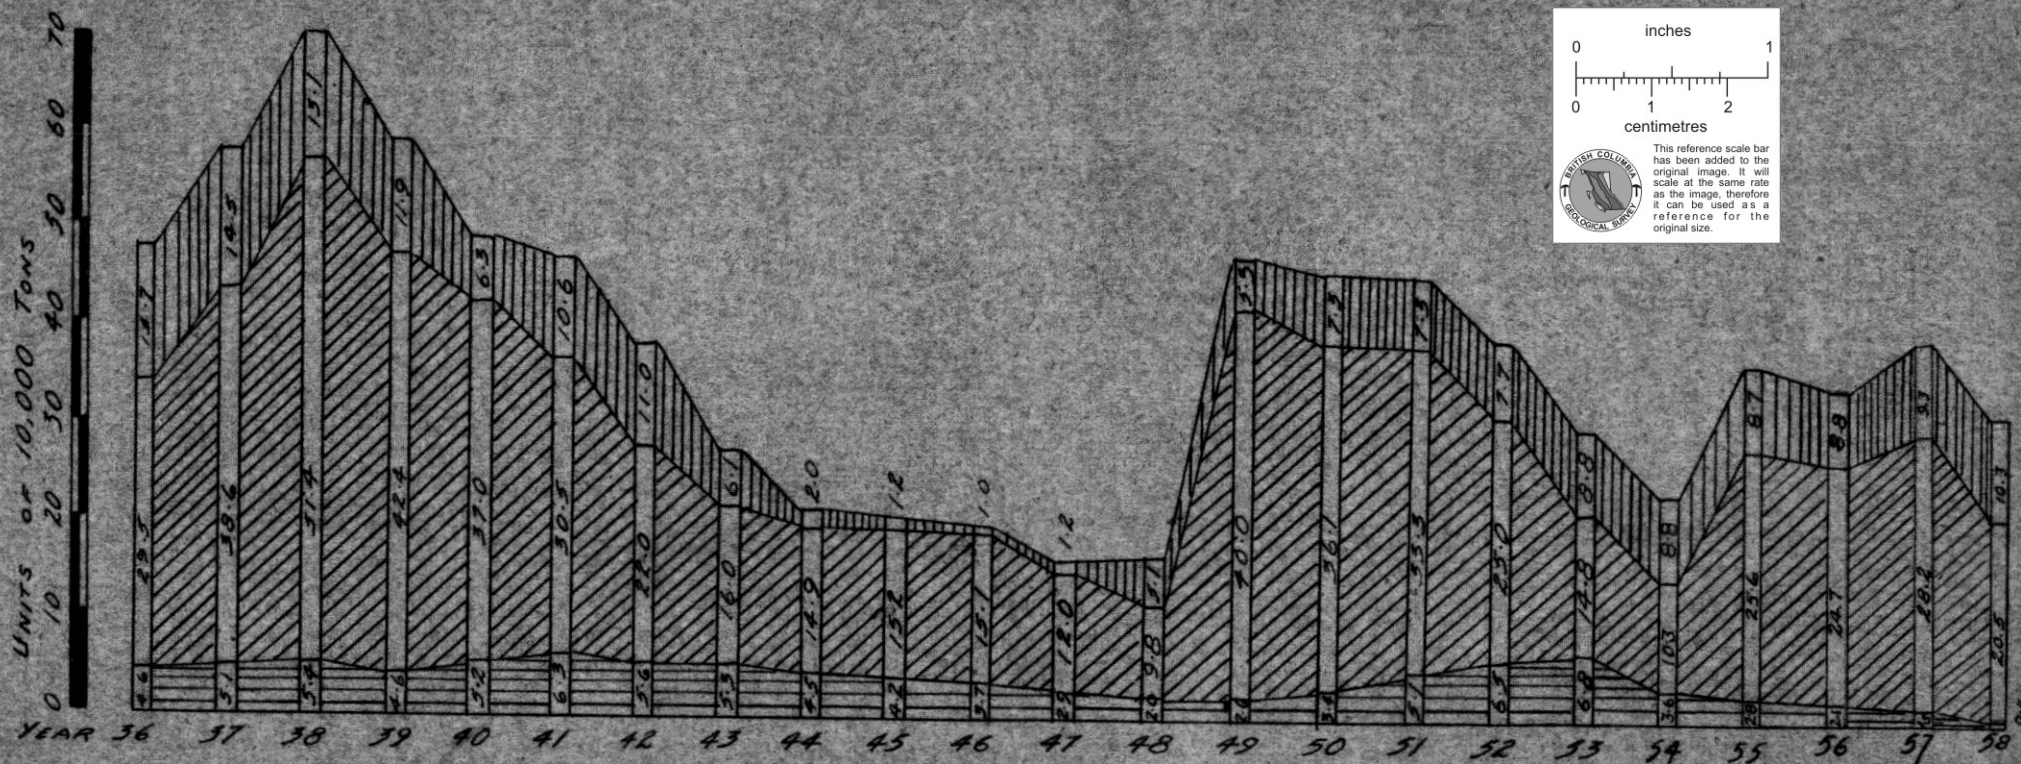

# PIONEER GOLD MINES OF B. C. LTD

  	BROKEN RESERVES RESERVES IN PLACE TONS ORE MILLED	  
1936	TO	1958

FIGURES ARE FOR MARCH 31 OF  
YEARS SHOWN

011181

PROPERTY FILE

92JN6004