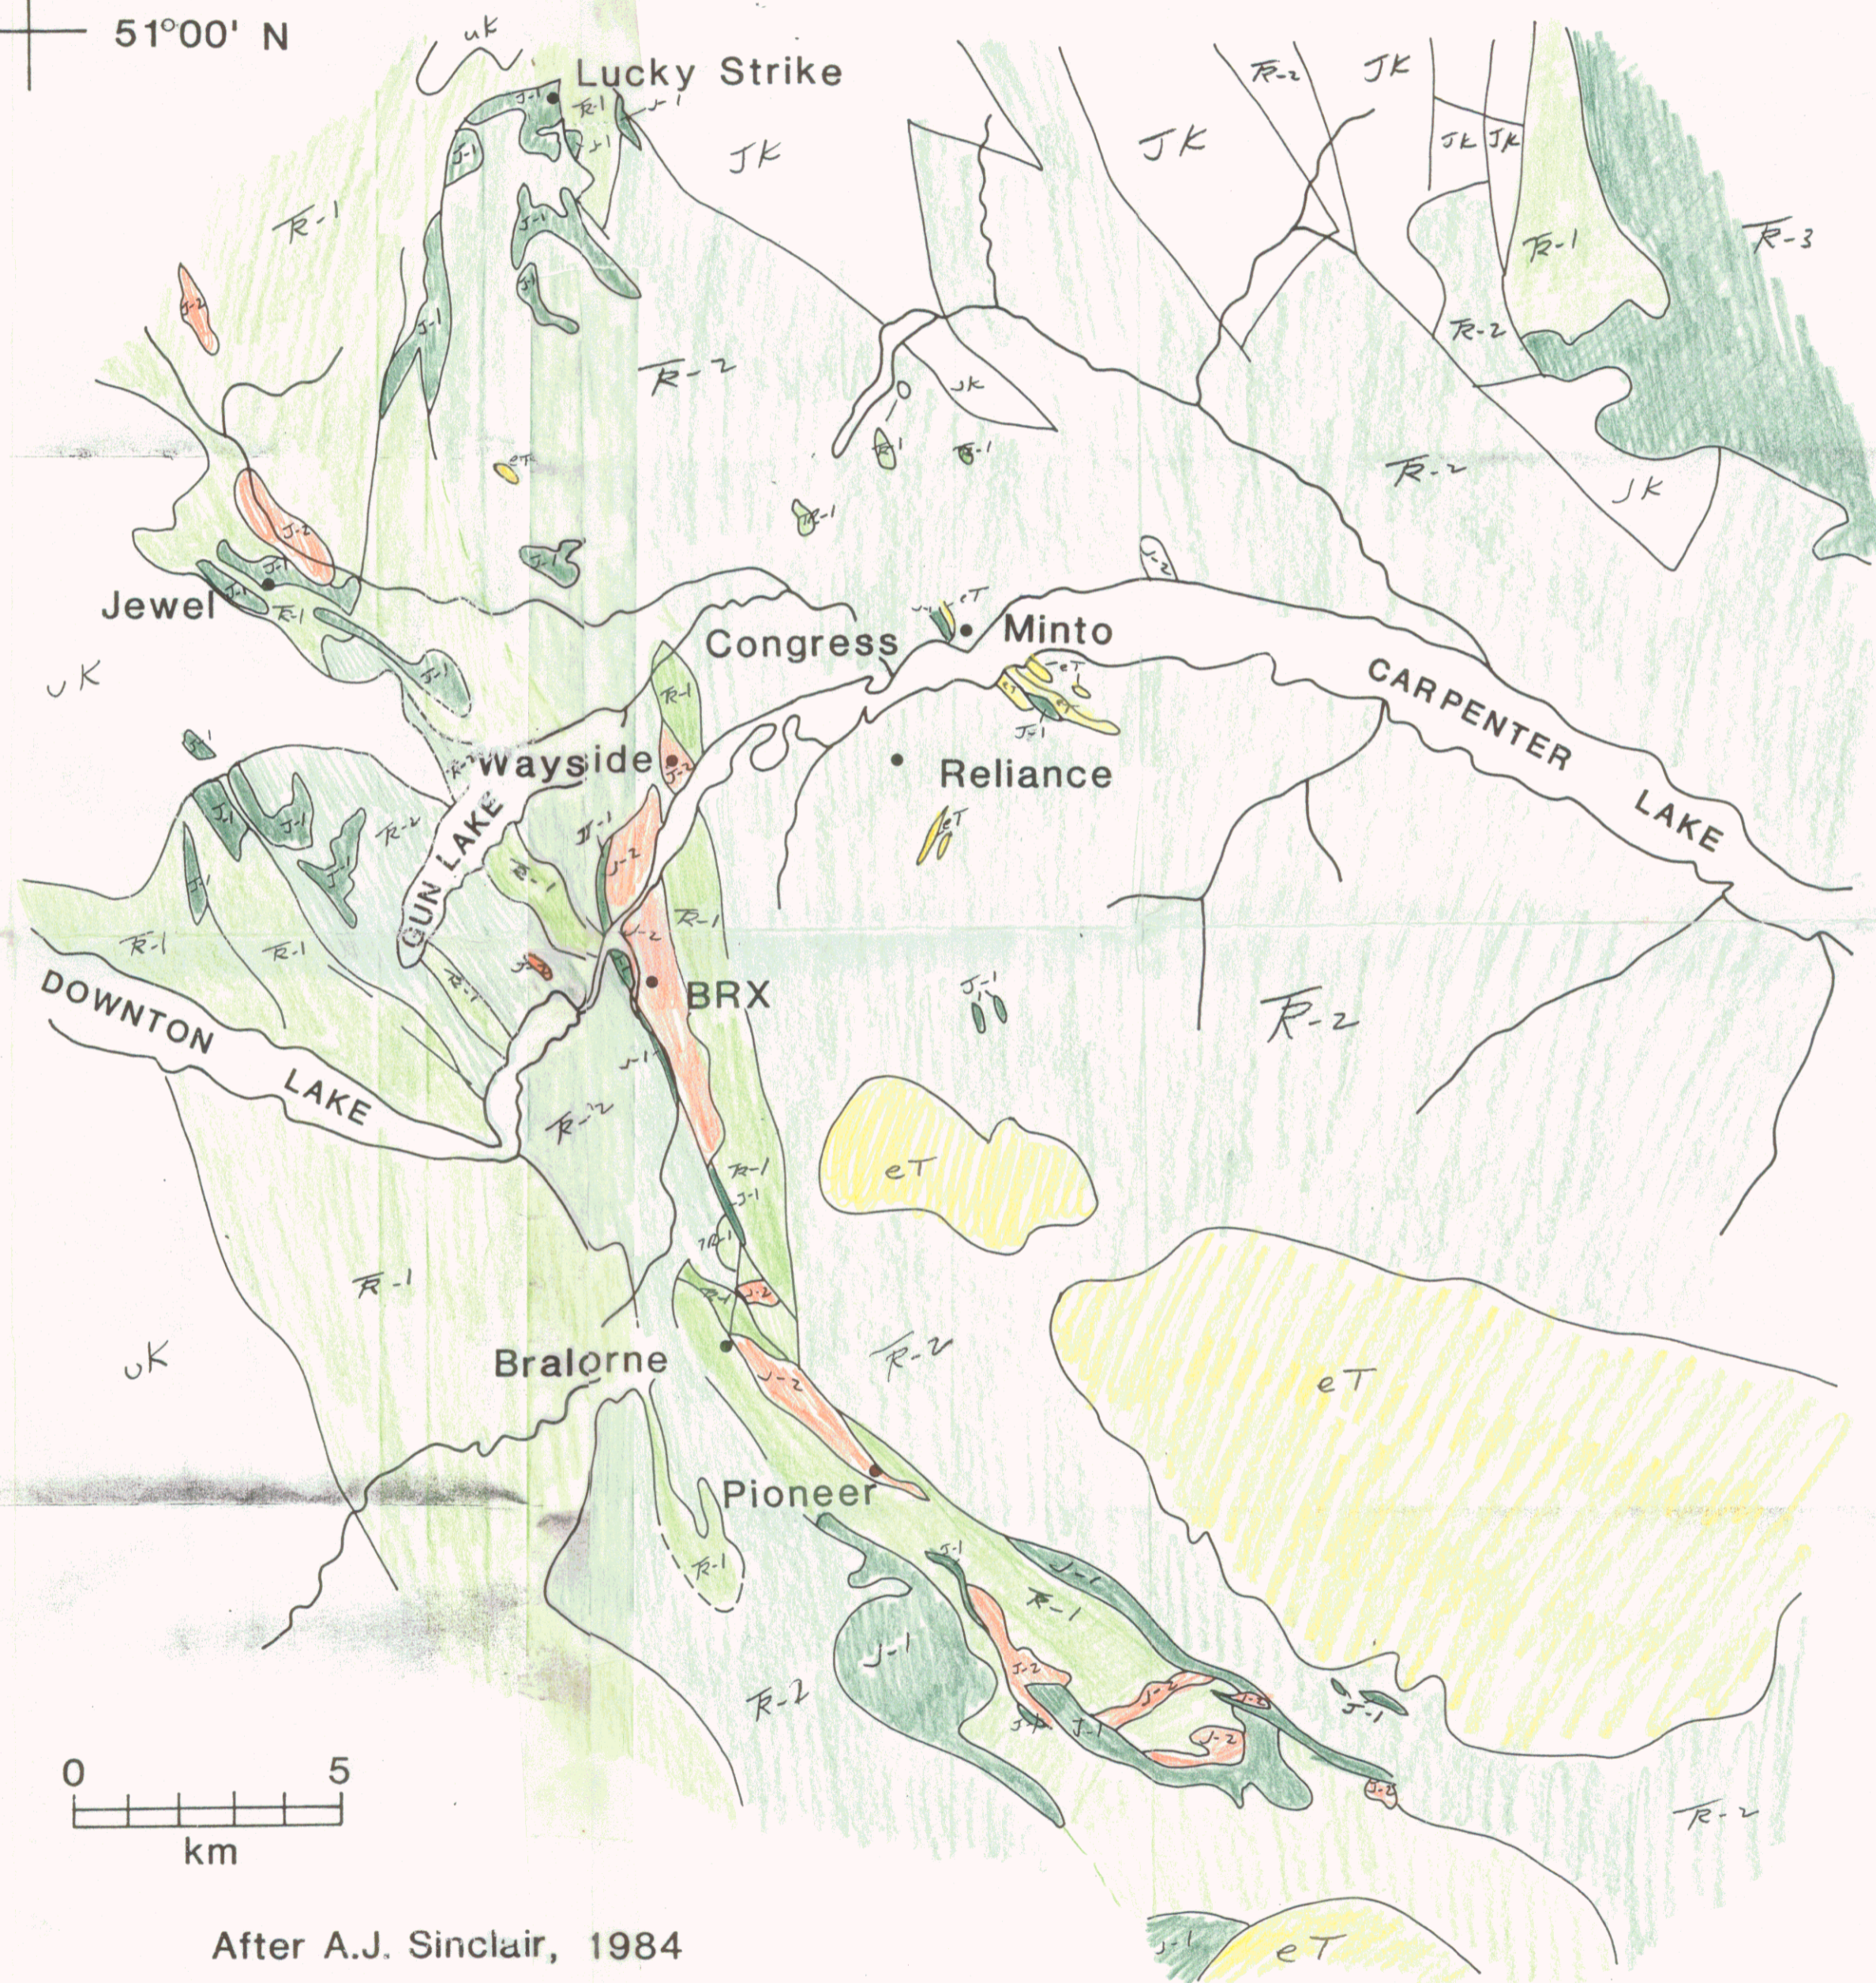

123°00' W'  
51°00' N

**LEGEND**

- eT Bendor Plutons, dykes
- uK Coast Plutonic Complex
- JK Taylor Ck, Kingsvale Gps.
- J? Serpentinite
- J? Bralorne Intrusions: diorite, soda granite

**Bridge River Terrane**

- R Noel, Pioneer, Hurley Fms. argillite, chert, greenstone, limestone
- R "Bridge R." chert, mafic volcanics
- R? Shulaps Ultramafic Complex

**BRALORNE GOLD DISTRICT**

Producer

Prospect

Lead isotope sample