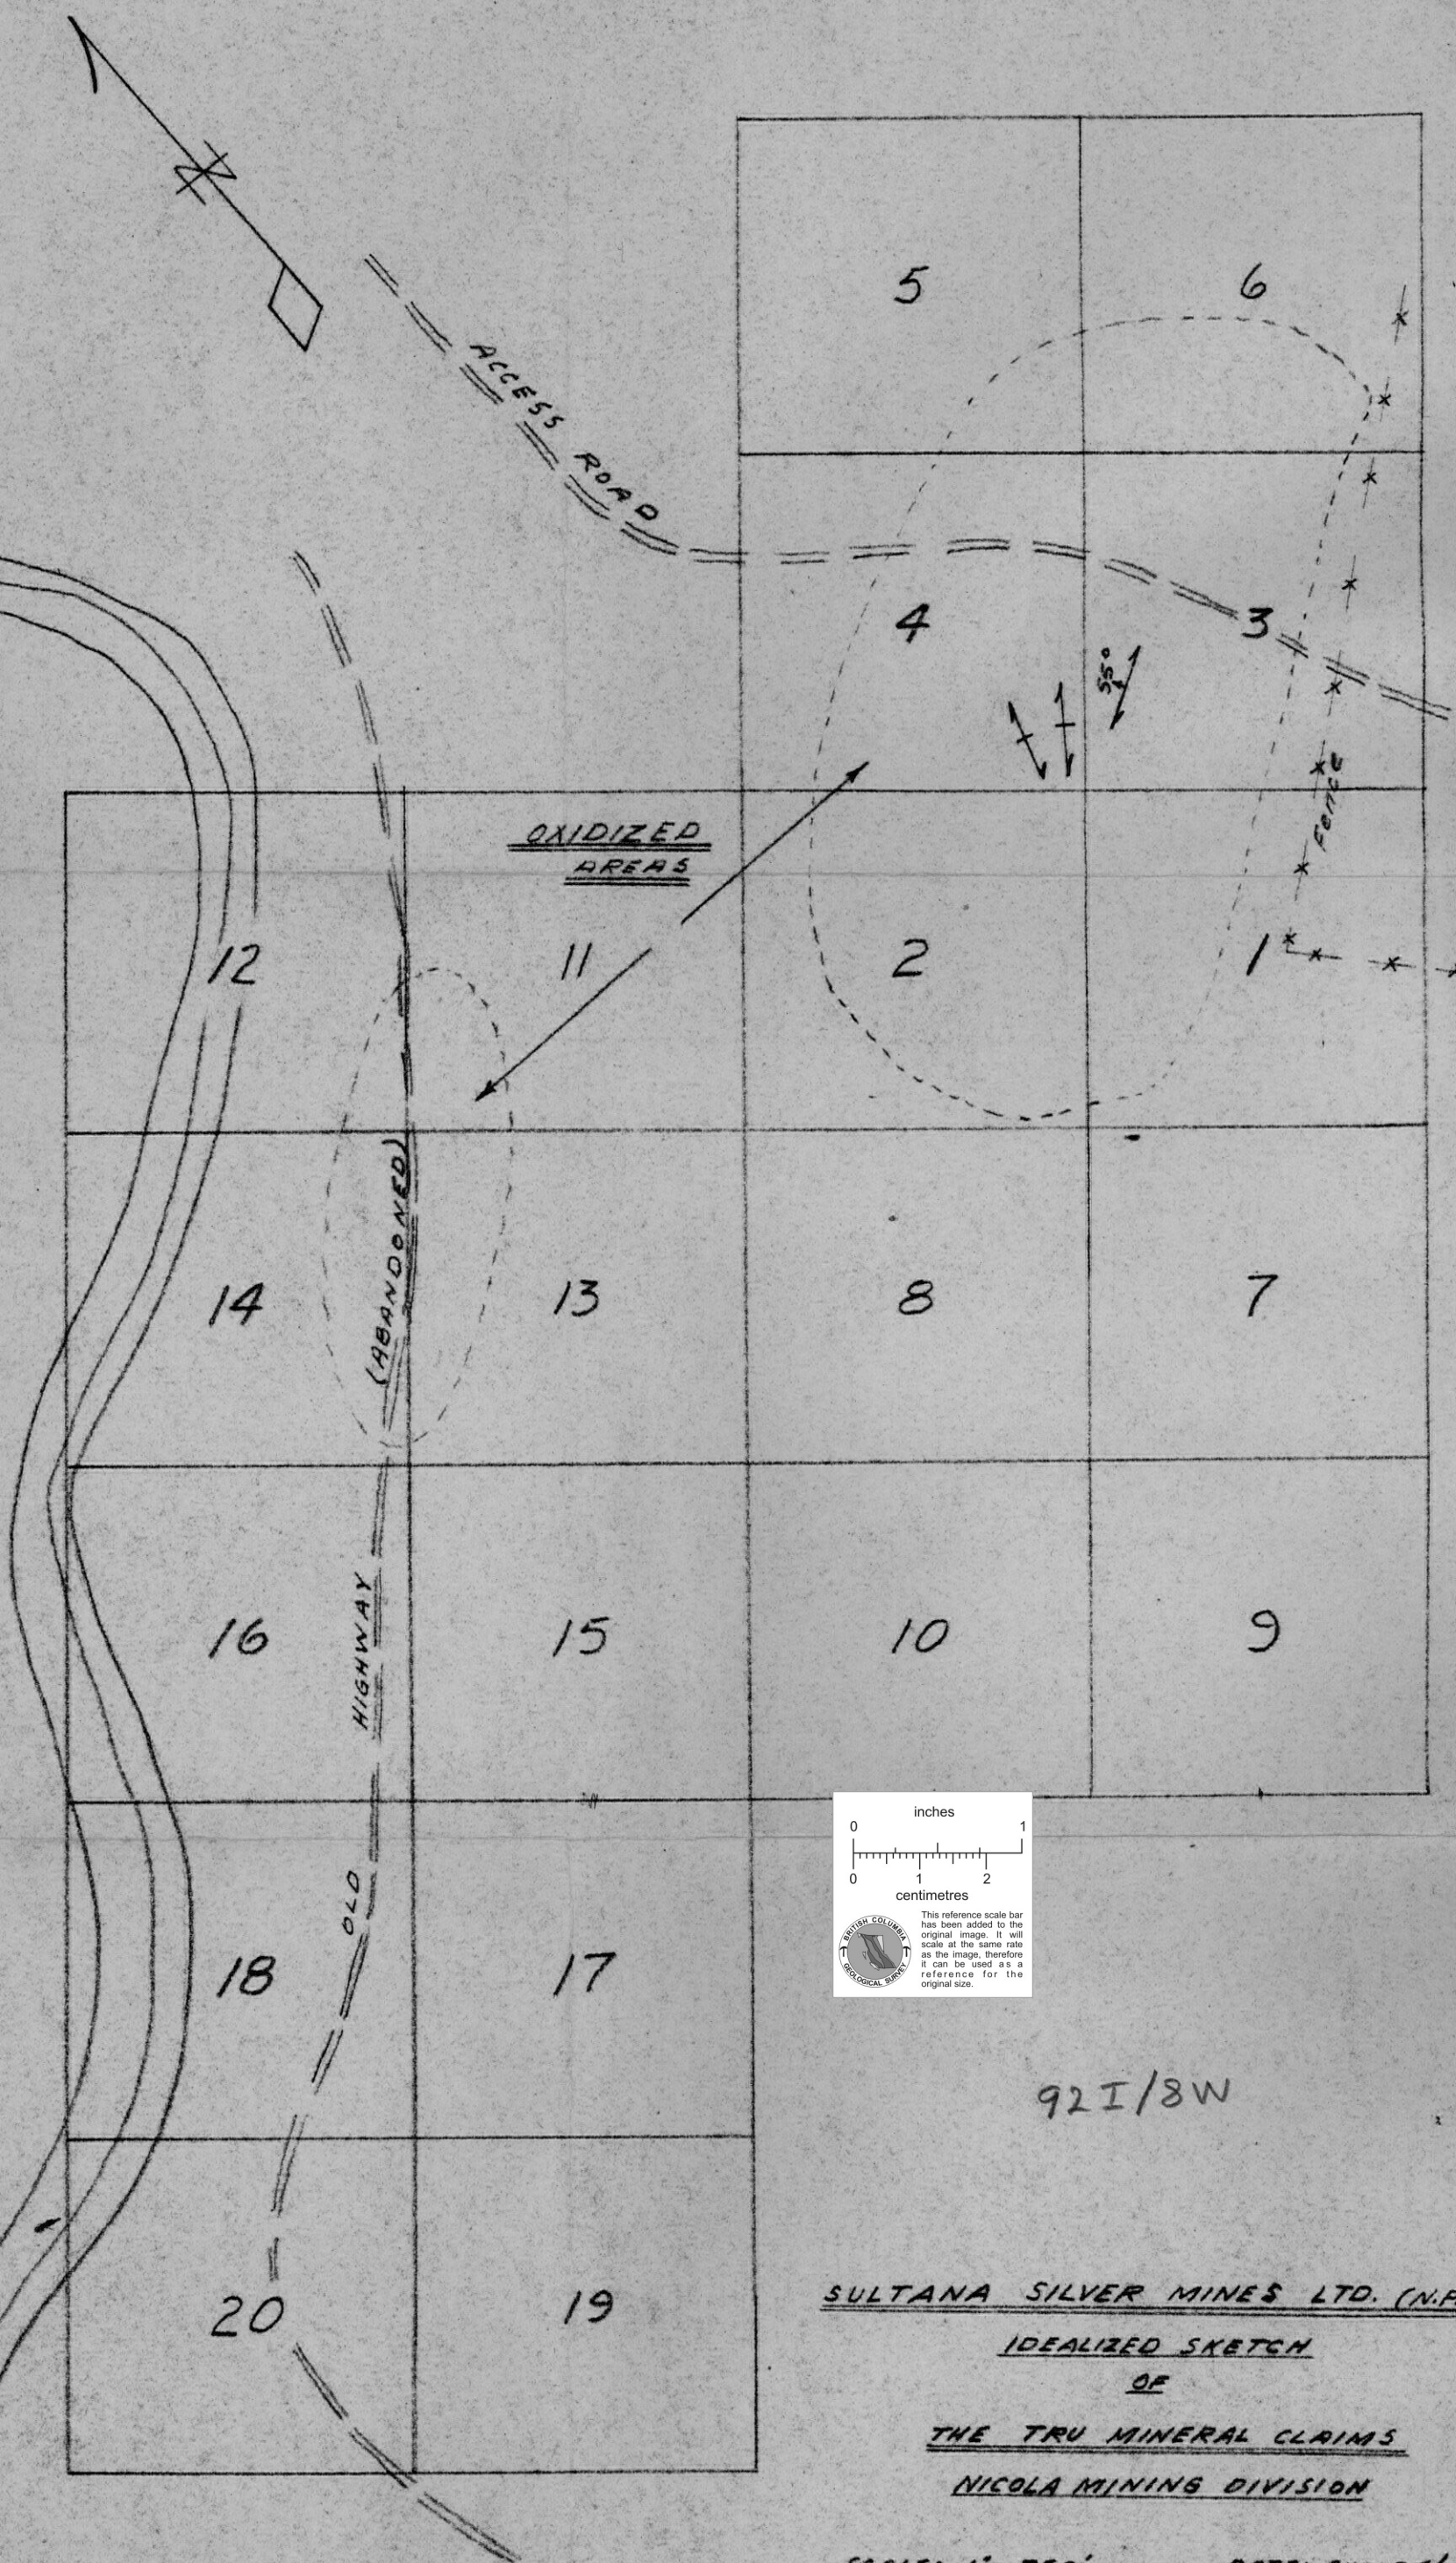

92I/8W

STUMP LAKE

92I/8W

SULTANA SILVER MINES LTD. (N.P.L.)
IDEALIZED SKETCH
OF
THE TRU MINERAL CLAIMS
NICOLA MINING DIVISION

SCALE: 1" = 750' DATE: AUG. 24/67
DR. G.O.J.

010737