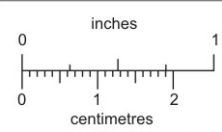

Sept 1980

CHATKO-BOY

PLOTTING
92I/2B

Chatko-Boy

Sept 1980

010673