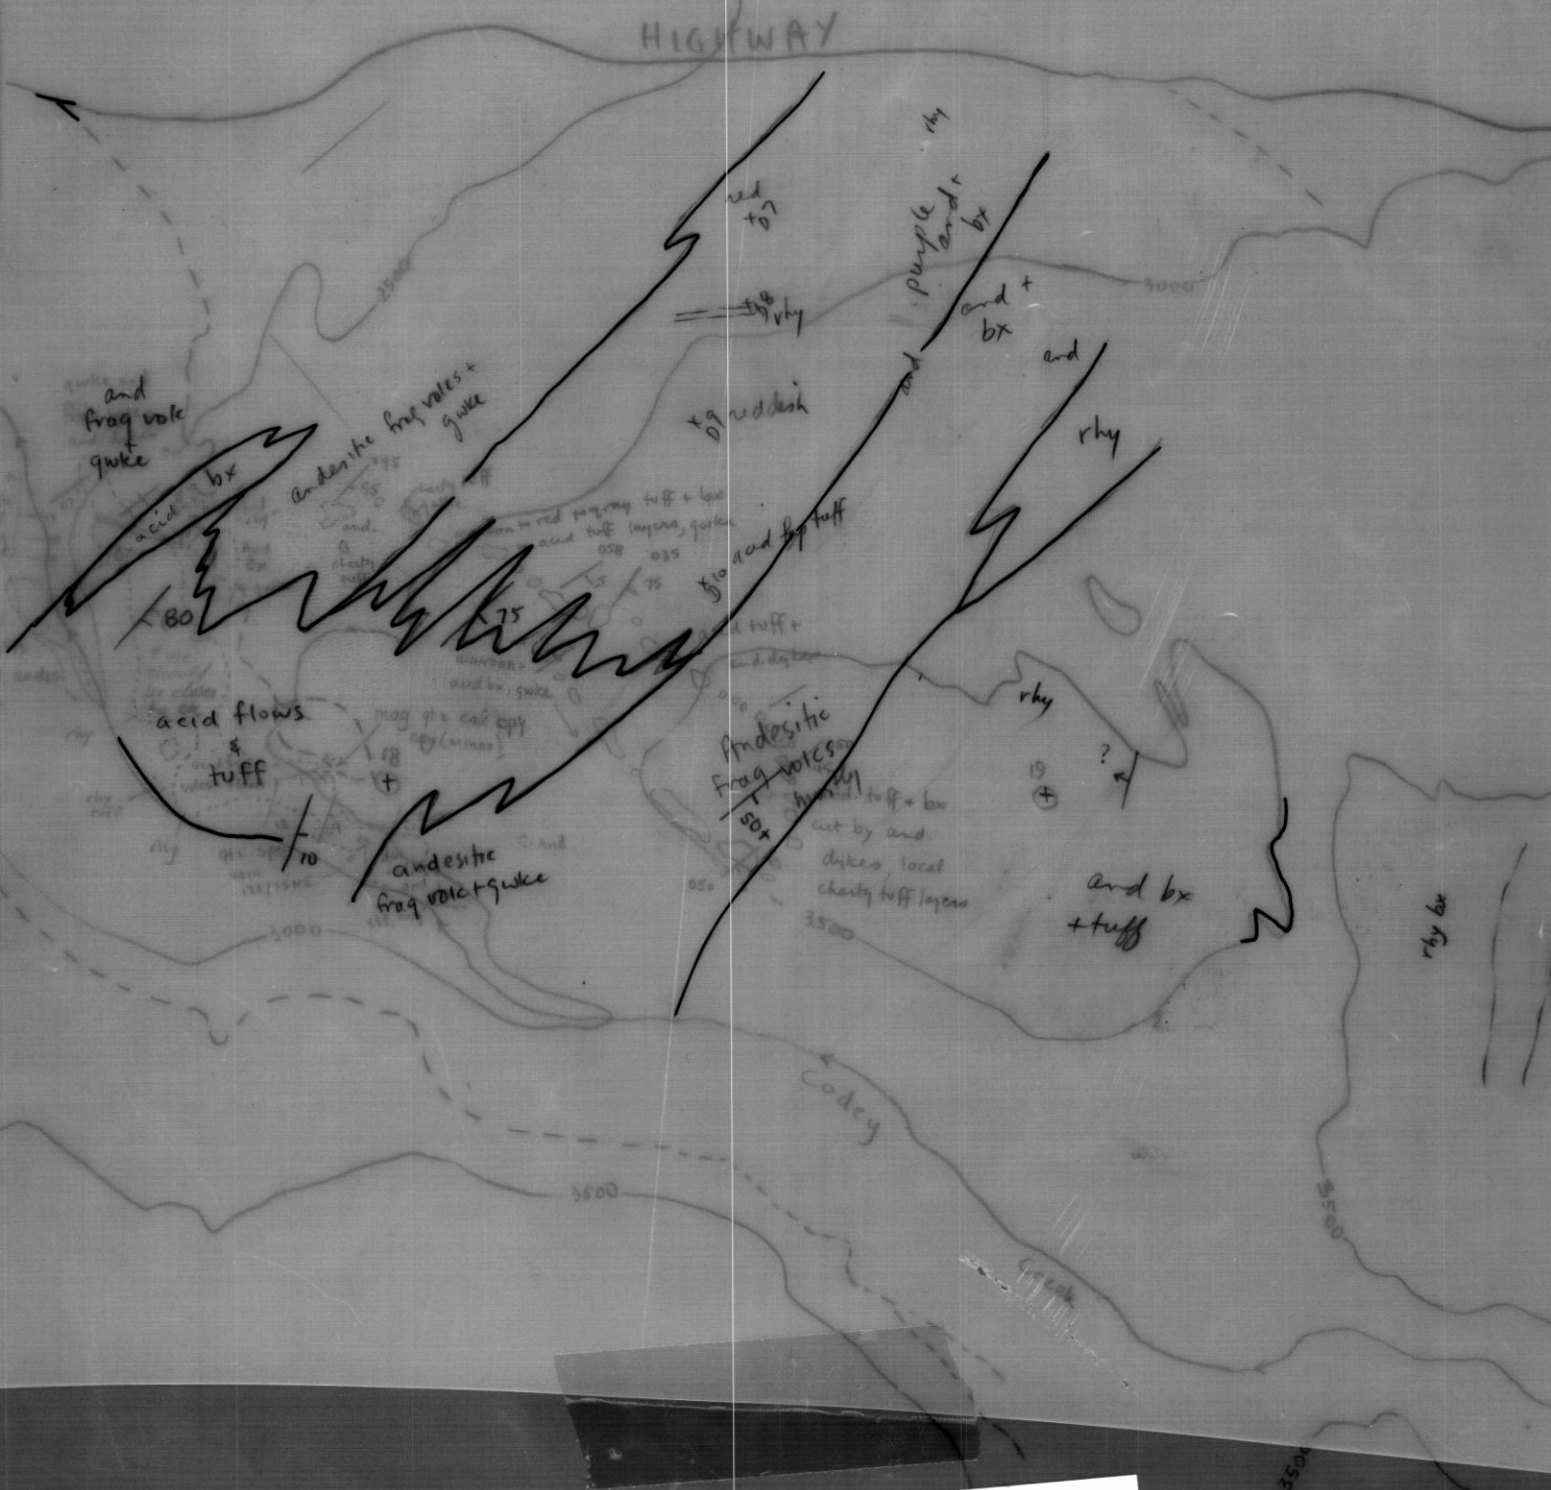

Sept 1980

CHATKO-BOY

PLOTTING
92I/2B

Chatko-Boy

Sept 1980

010673