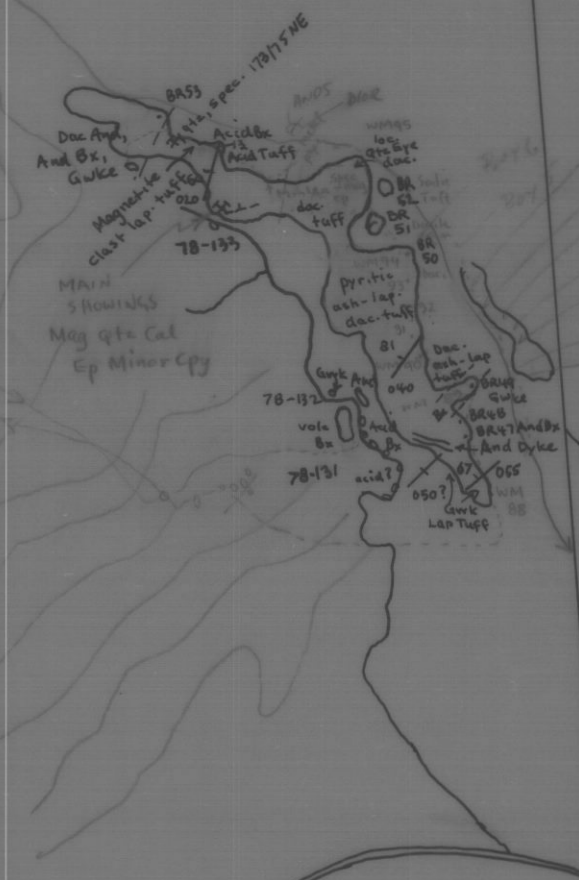

CHATKO/BOY AREA

61

AND TUFF
 11 qtz DINK 7 BOT 3
 polymineralic plgy Tuff
 AND TUFF
 main zone, 3rd to 4th zone BOT 2
 AND TUFF BOT 3
 HAPPY ANDS
 pyritic clasts

010672