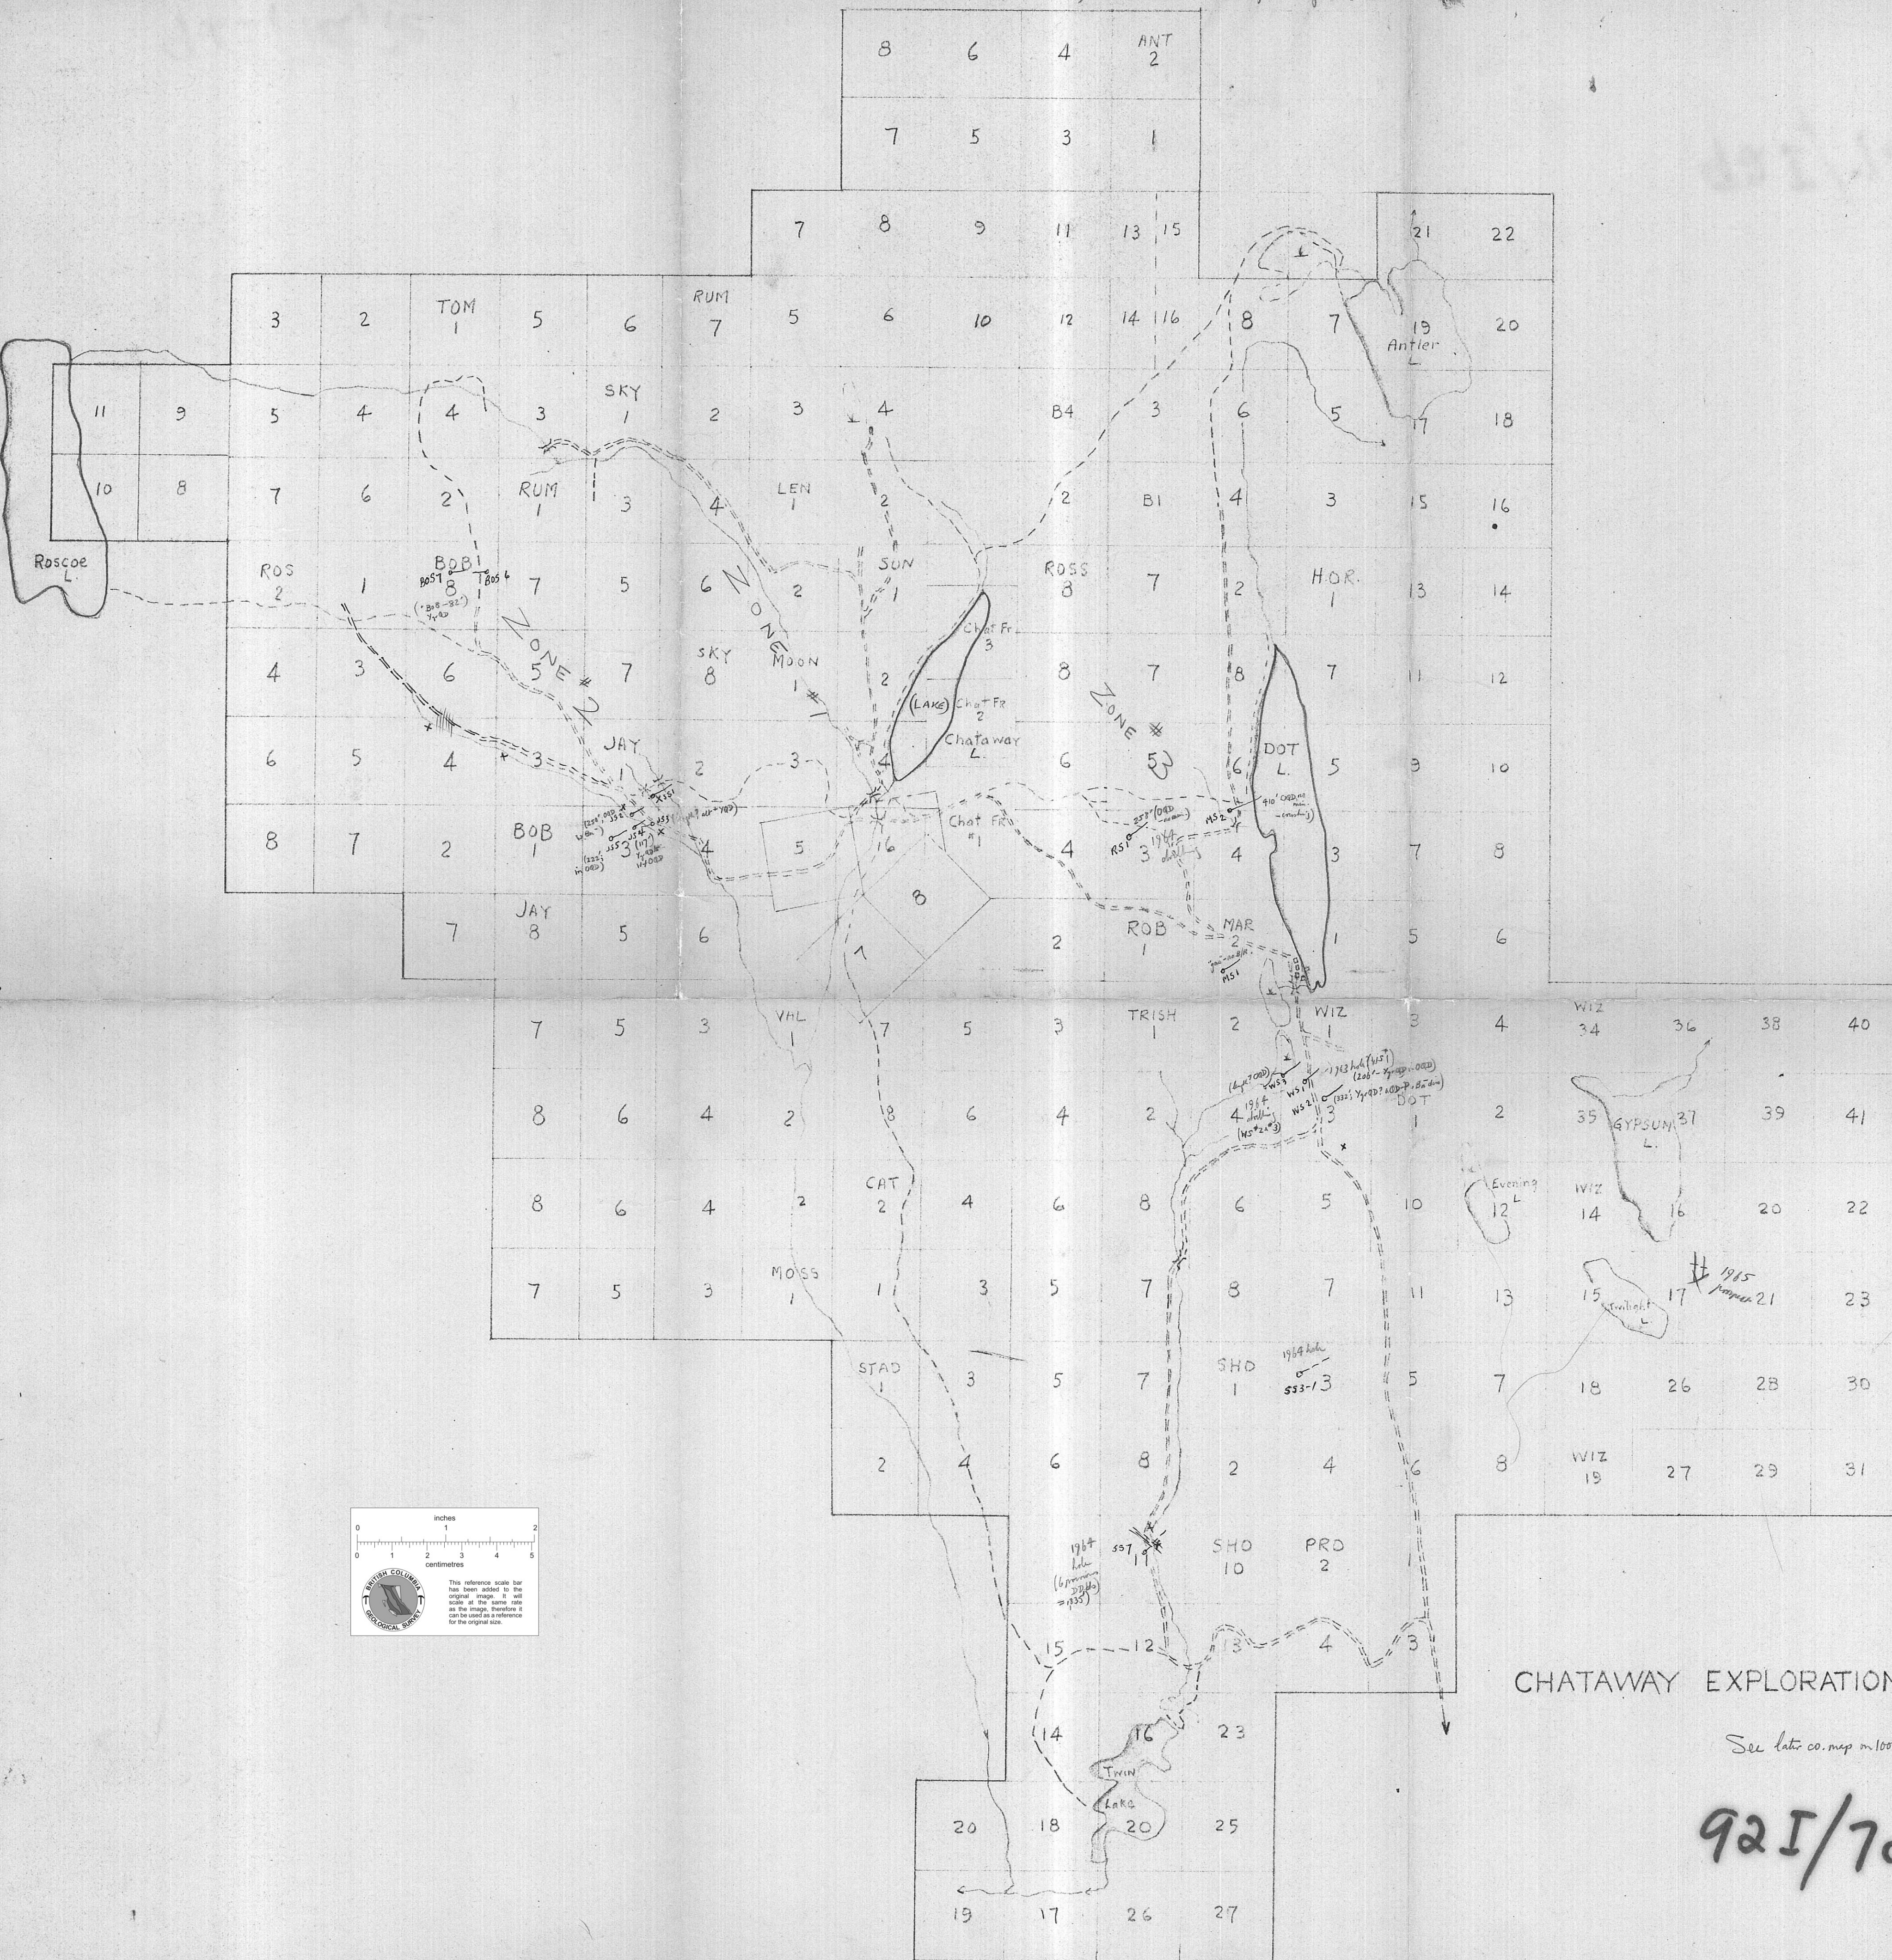

CHATAWAY - 1964 claim map
 (1500' = 1") U. DD loc^{oo} marked by S.V. Dujst, Aug '64.

CHATAWAY EXPLORATION CO LTD
 July 1964

See later co. map on 1000-scale (revised edition, April '65)

92I/7c,d,e,f