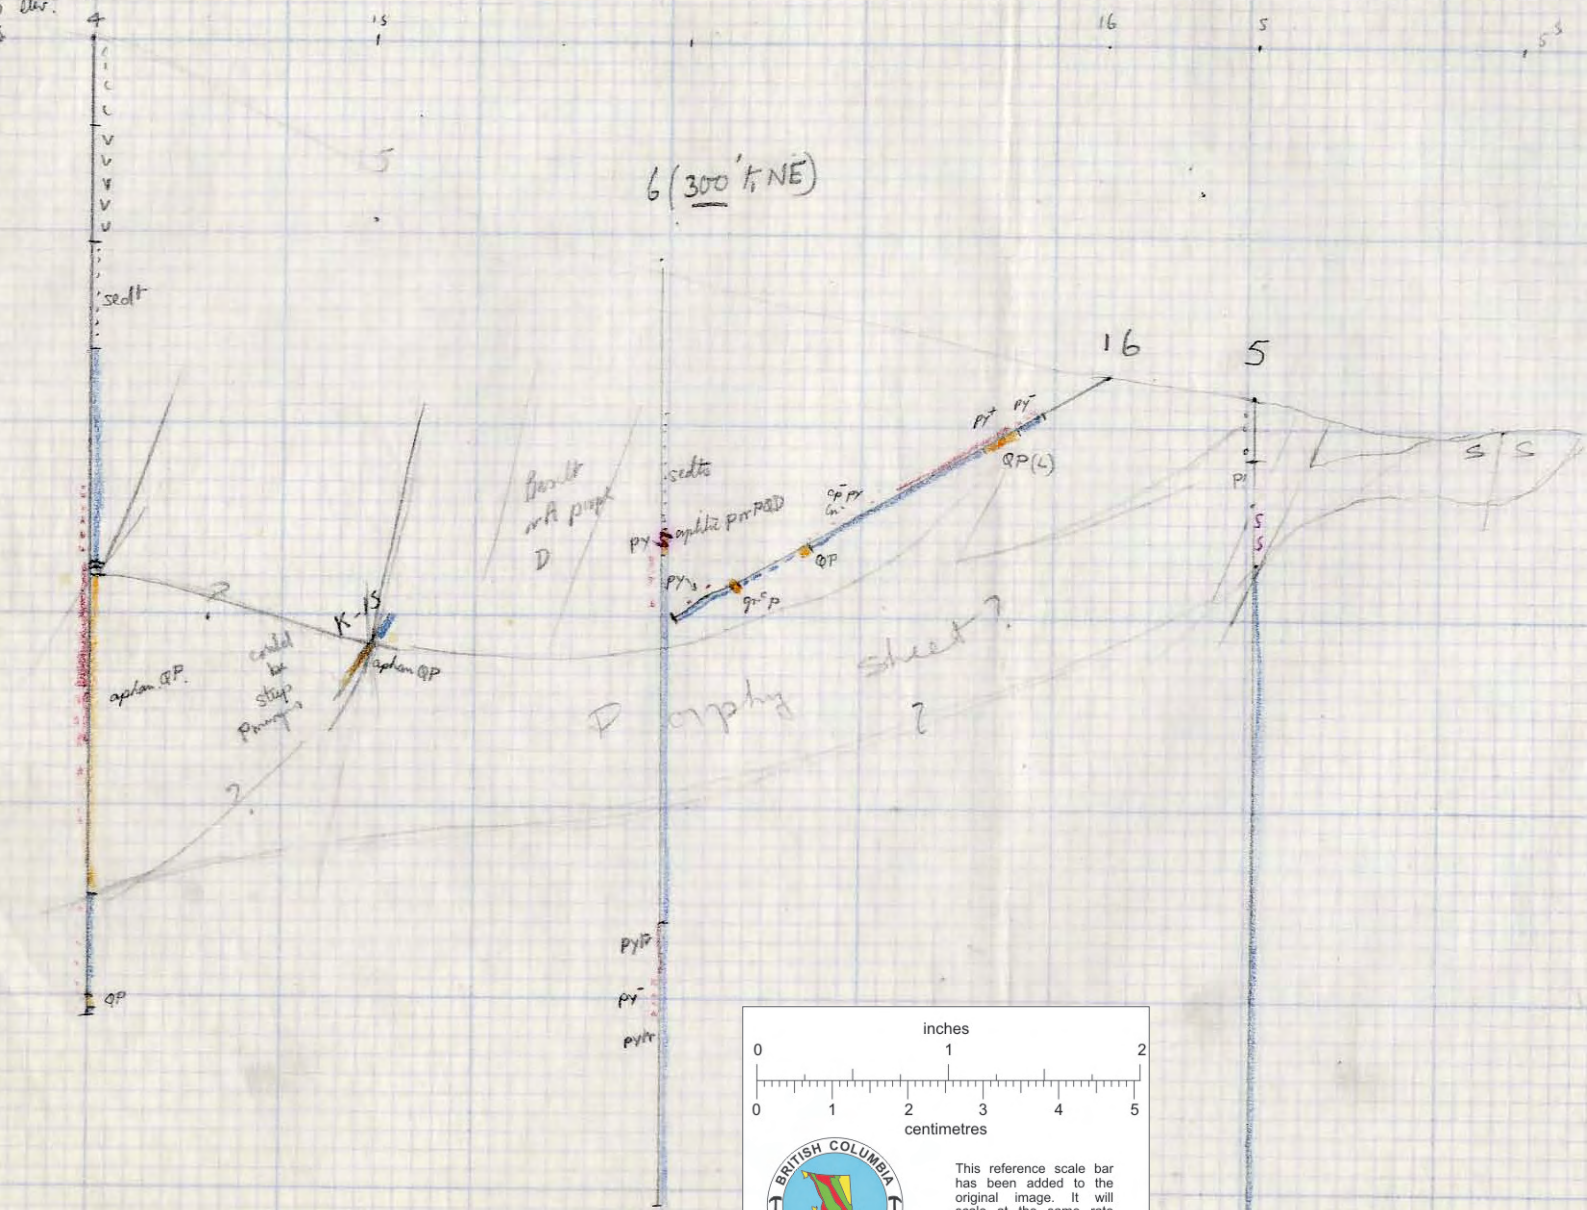

Kram 1960
on K-16 \$

4

SE

5750 elev? (ca 5715' el would be more accurate)

6 (300' N.E)

5600

This reference scale bar has been added to the original image. It will scale at the same rate as the image, therefore it can be used as a reference for the original size.

010212