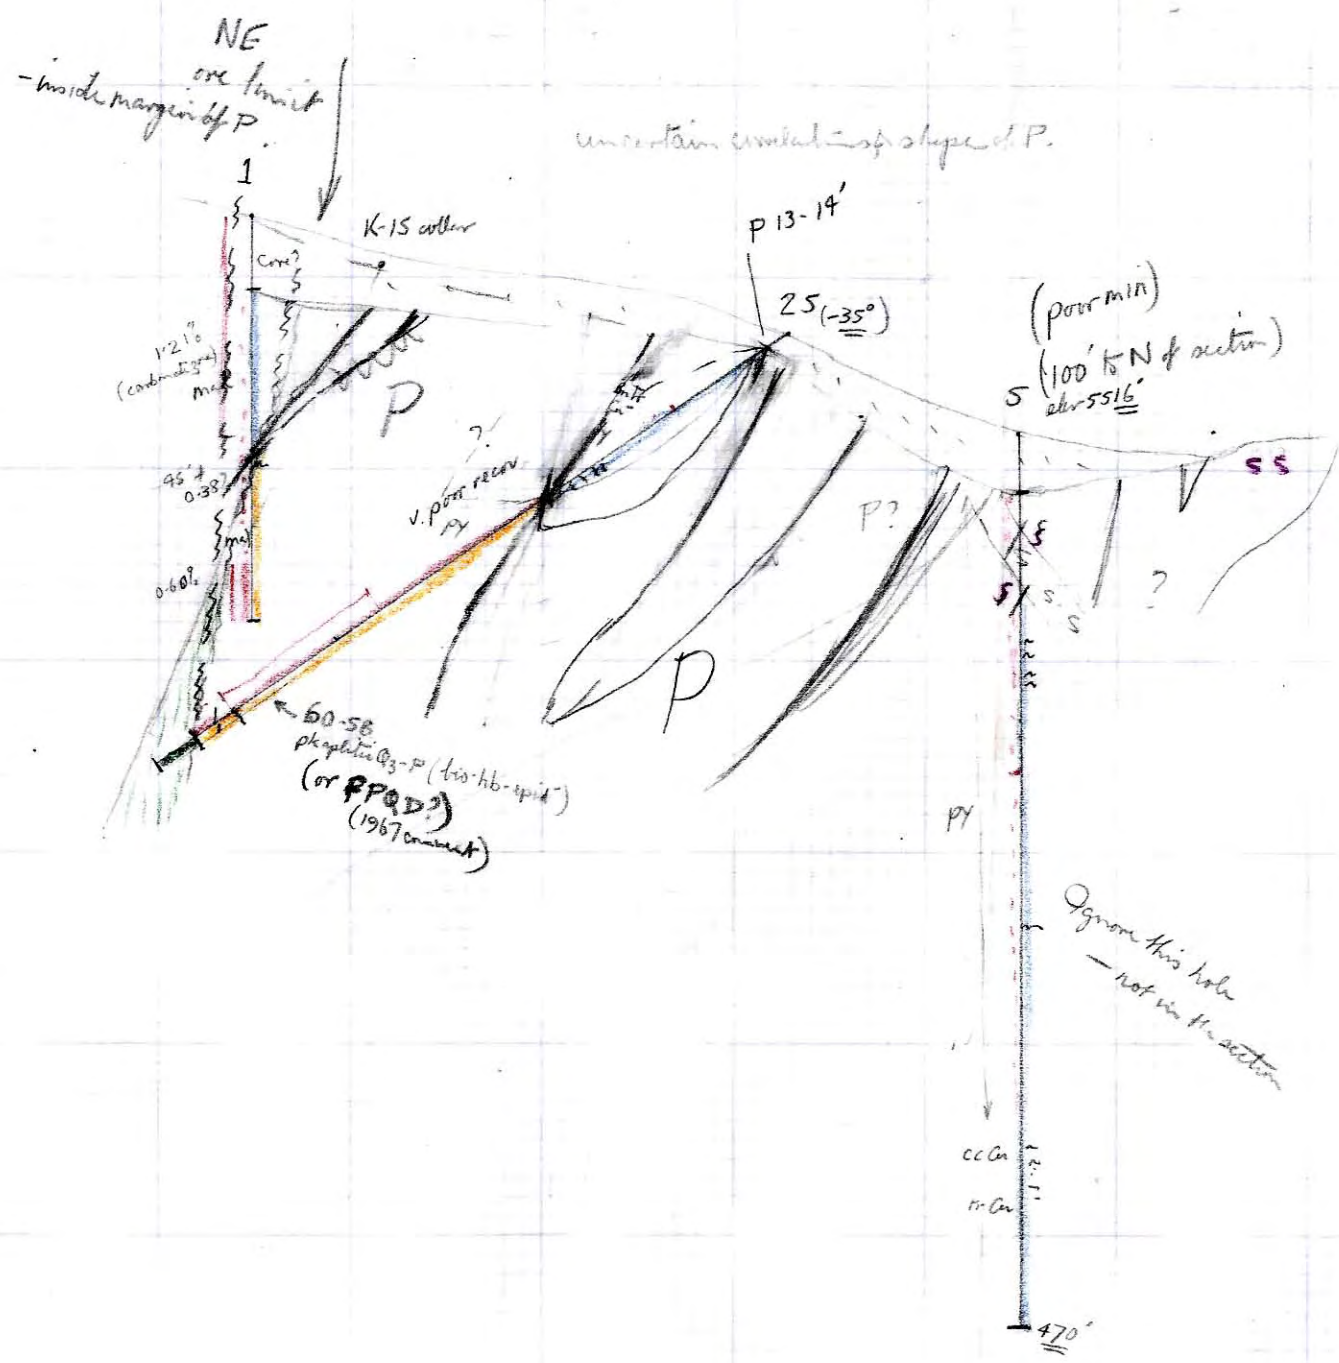

Krain  
on K-25

3

ESE

This reference scale bar has been added to the original image. It will scale at the same rate as the image, therefore it can be used as a reference for the original size.

(7)

5600

Gm

join  
other section  
w. K-7.

65-21

65-1

010185