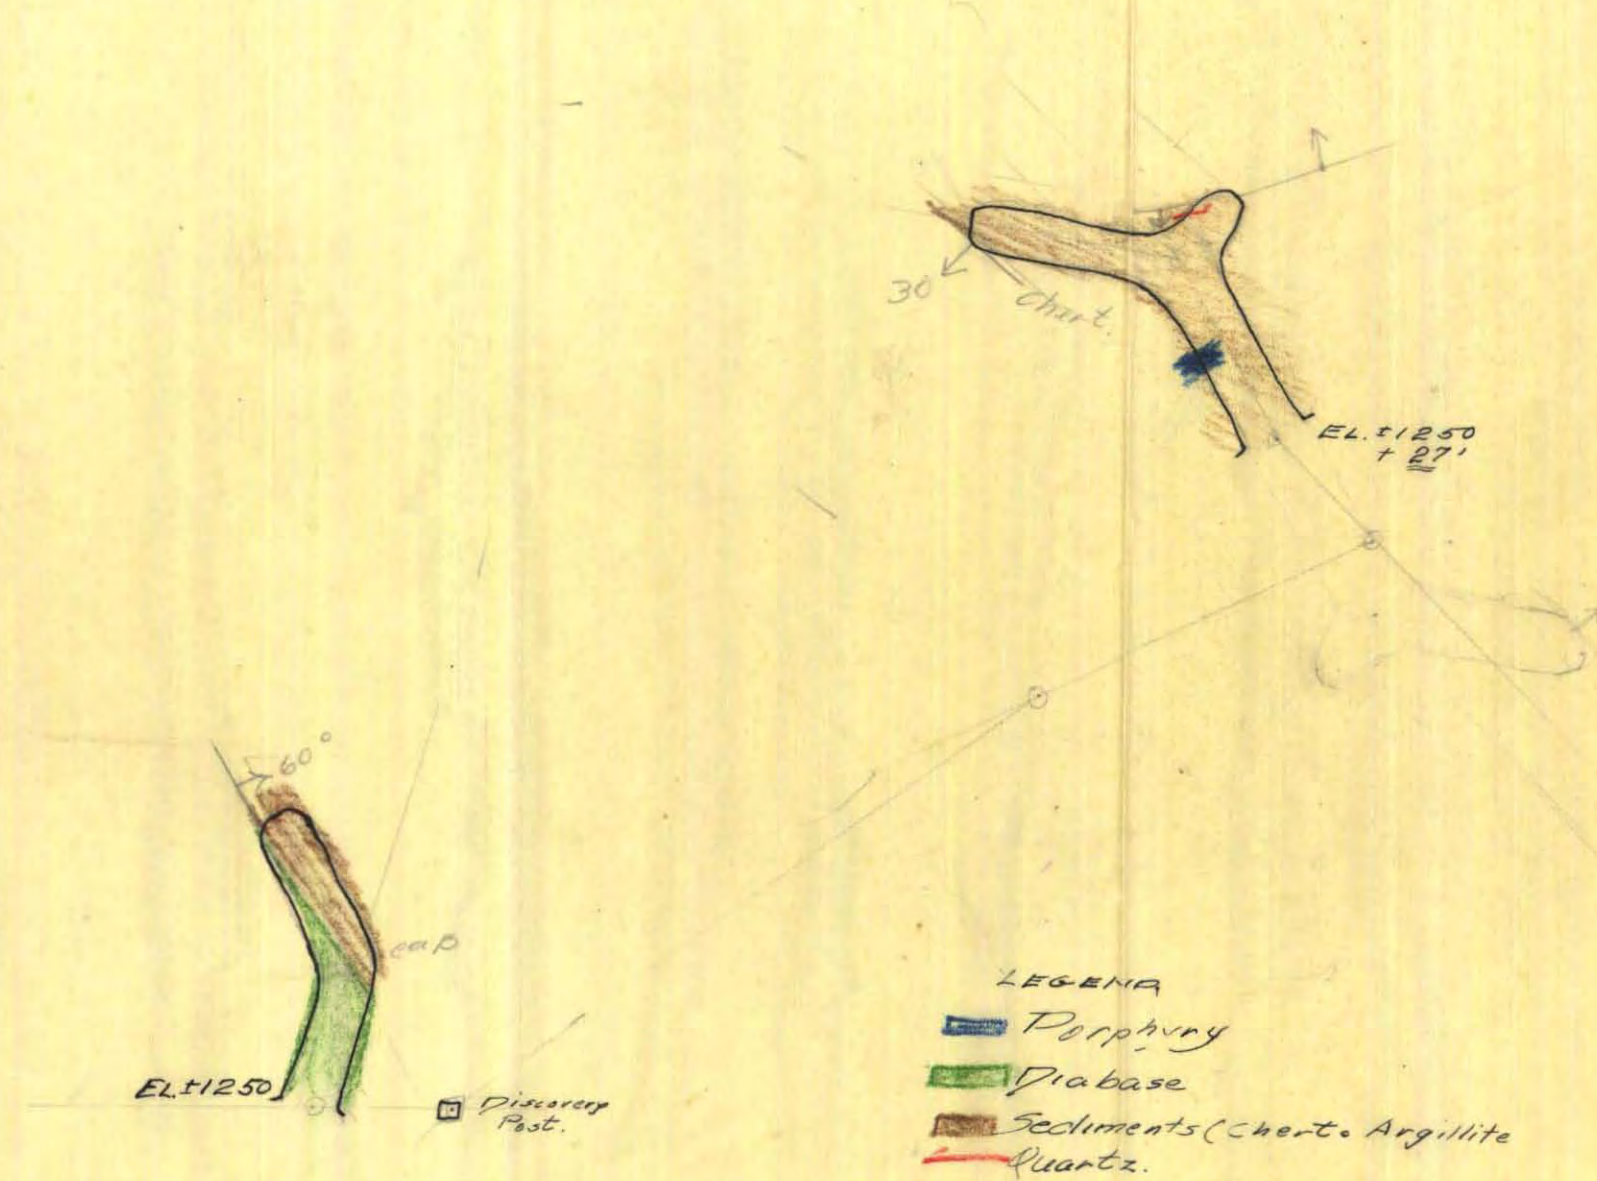

Astronomic North

925/16w  
none

"PORPHYRY" (Joe Reid)  
 Noble Creek, North Thompson R.  
 Scale 20'-1"  
 Survey Chain & Compass  
 June 1936  
 Drawn - Nov. 1936  
 by J. S. Staunton

009935