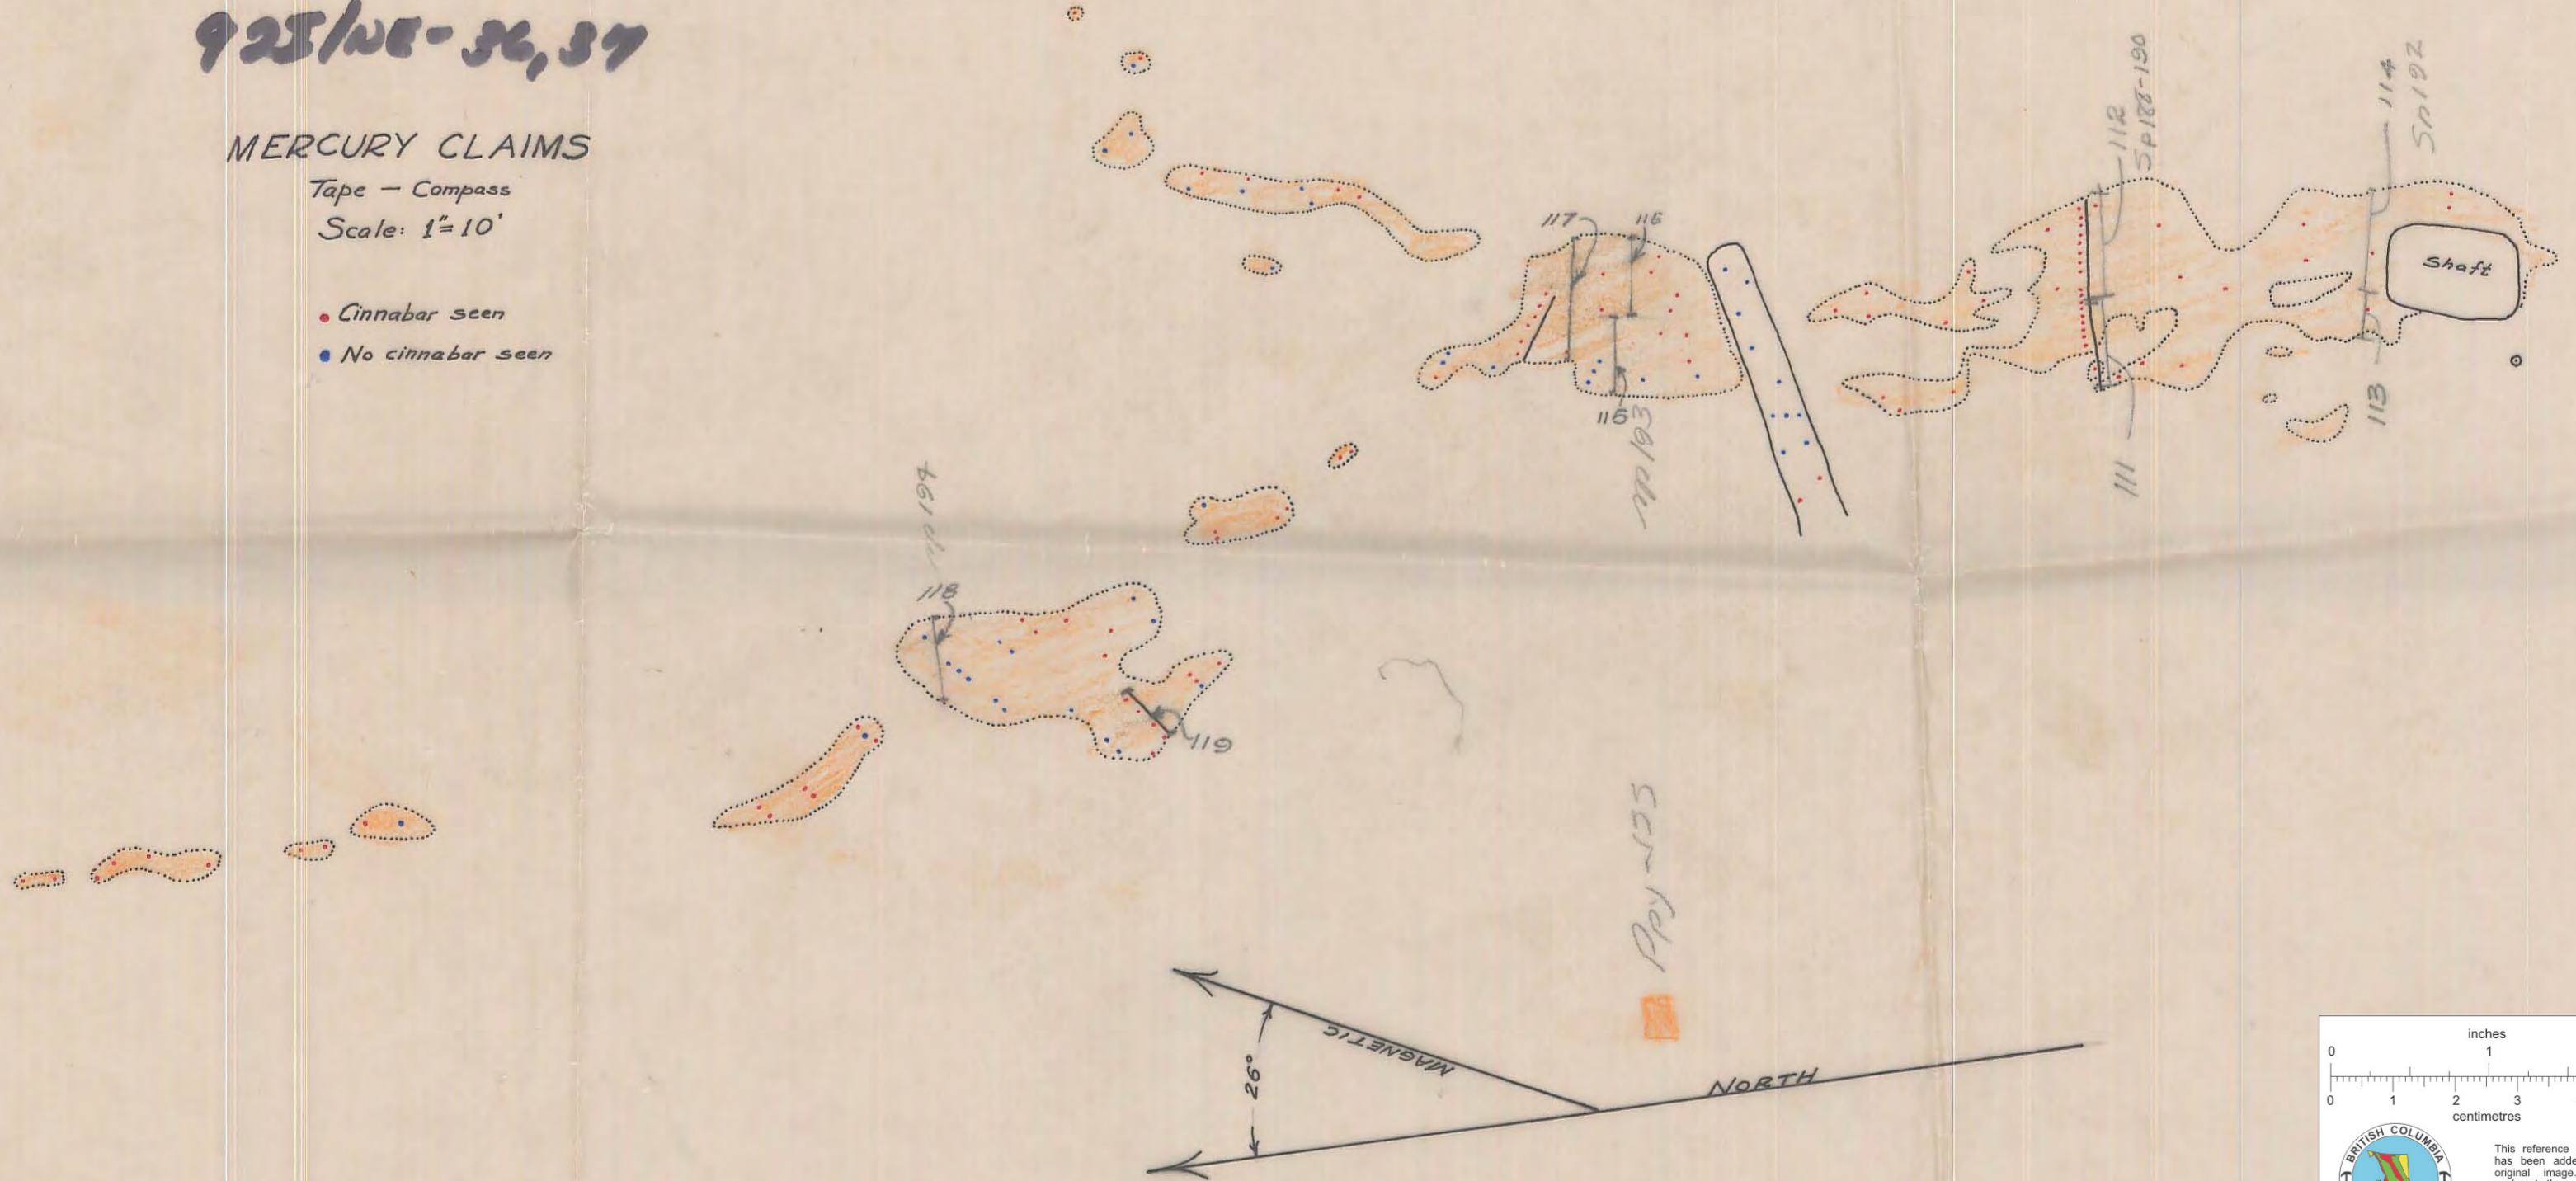

925/15W
925/NE-36,37

MERCURY CLAIMS

Tape - Compass

Scale: 1" = 10'

- Cinnabar seen
- No cinnabar seen

009894