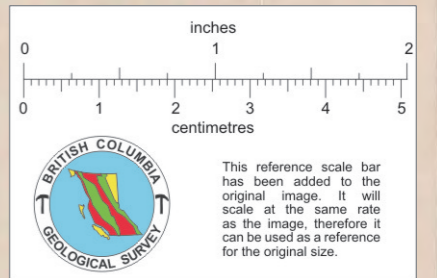

925/15W
925/NE-36,37

MERCURY CLAIMS

Tape - Compass

Scale: 1" = 10'

- Cinnabar seen
- No cinnabar seen

009894