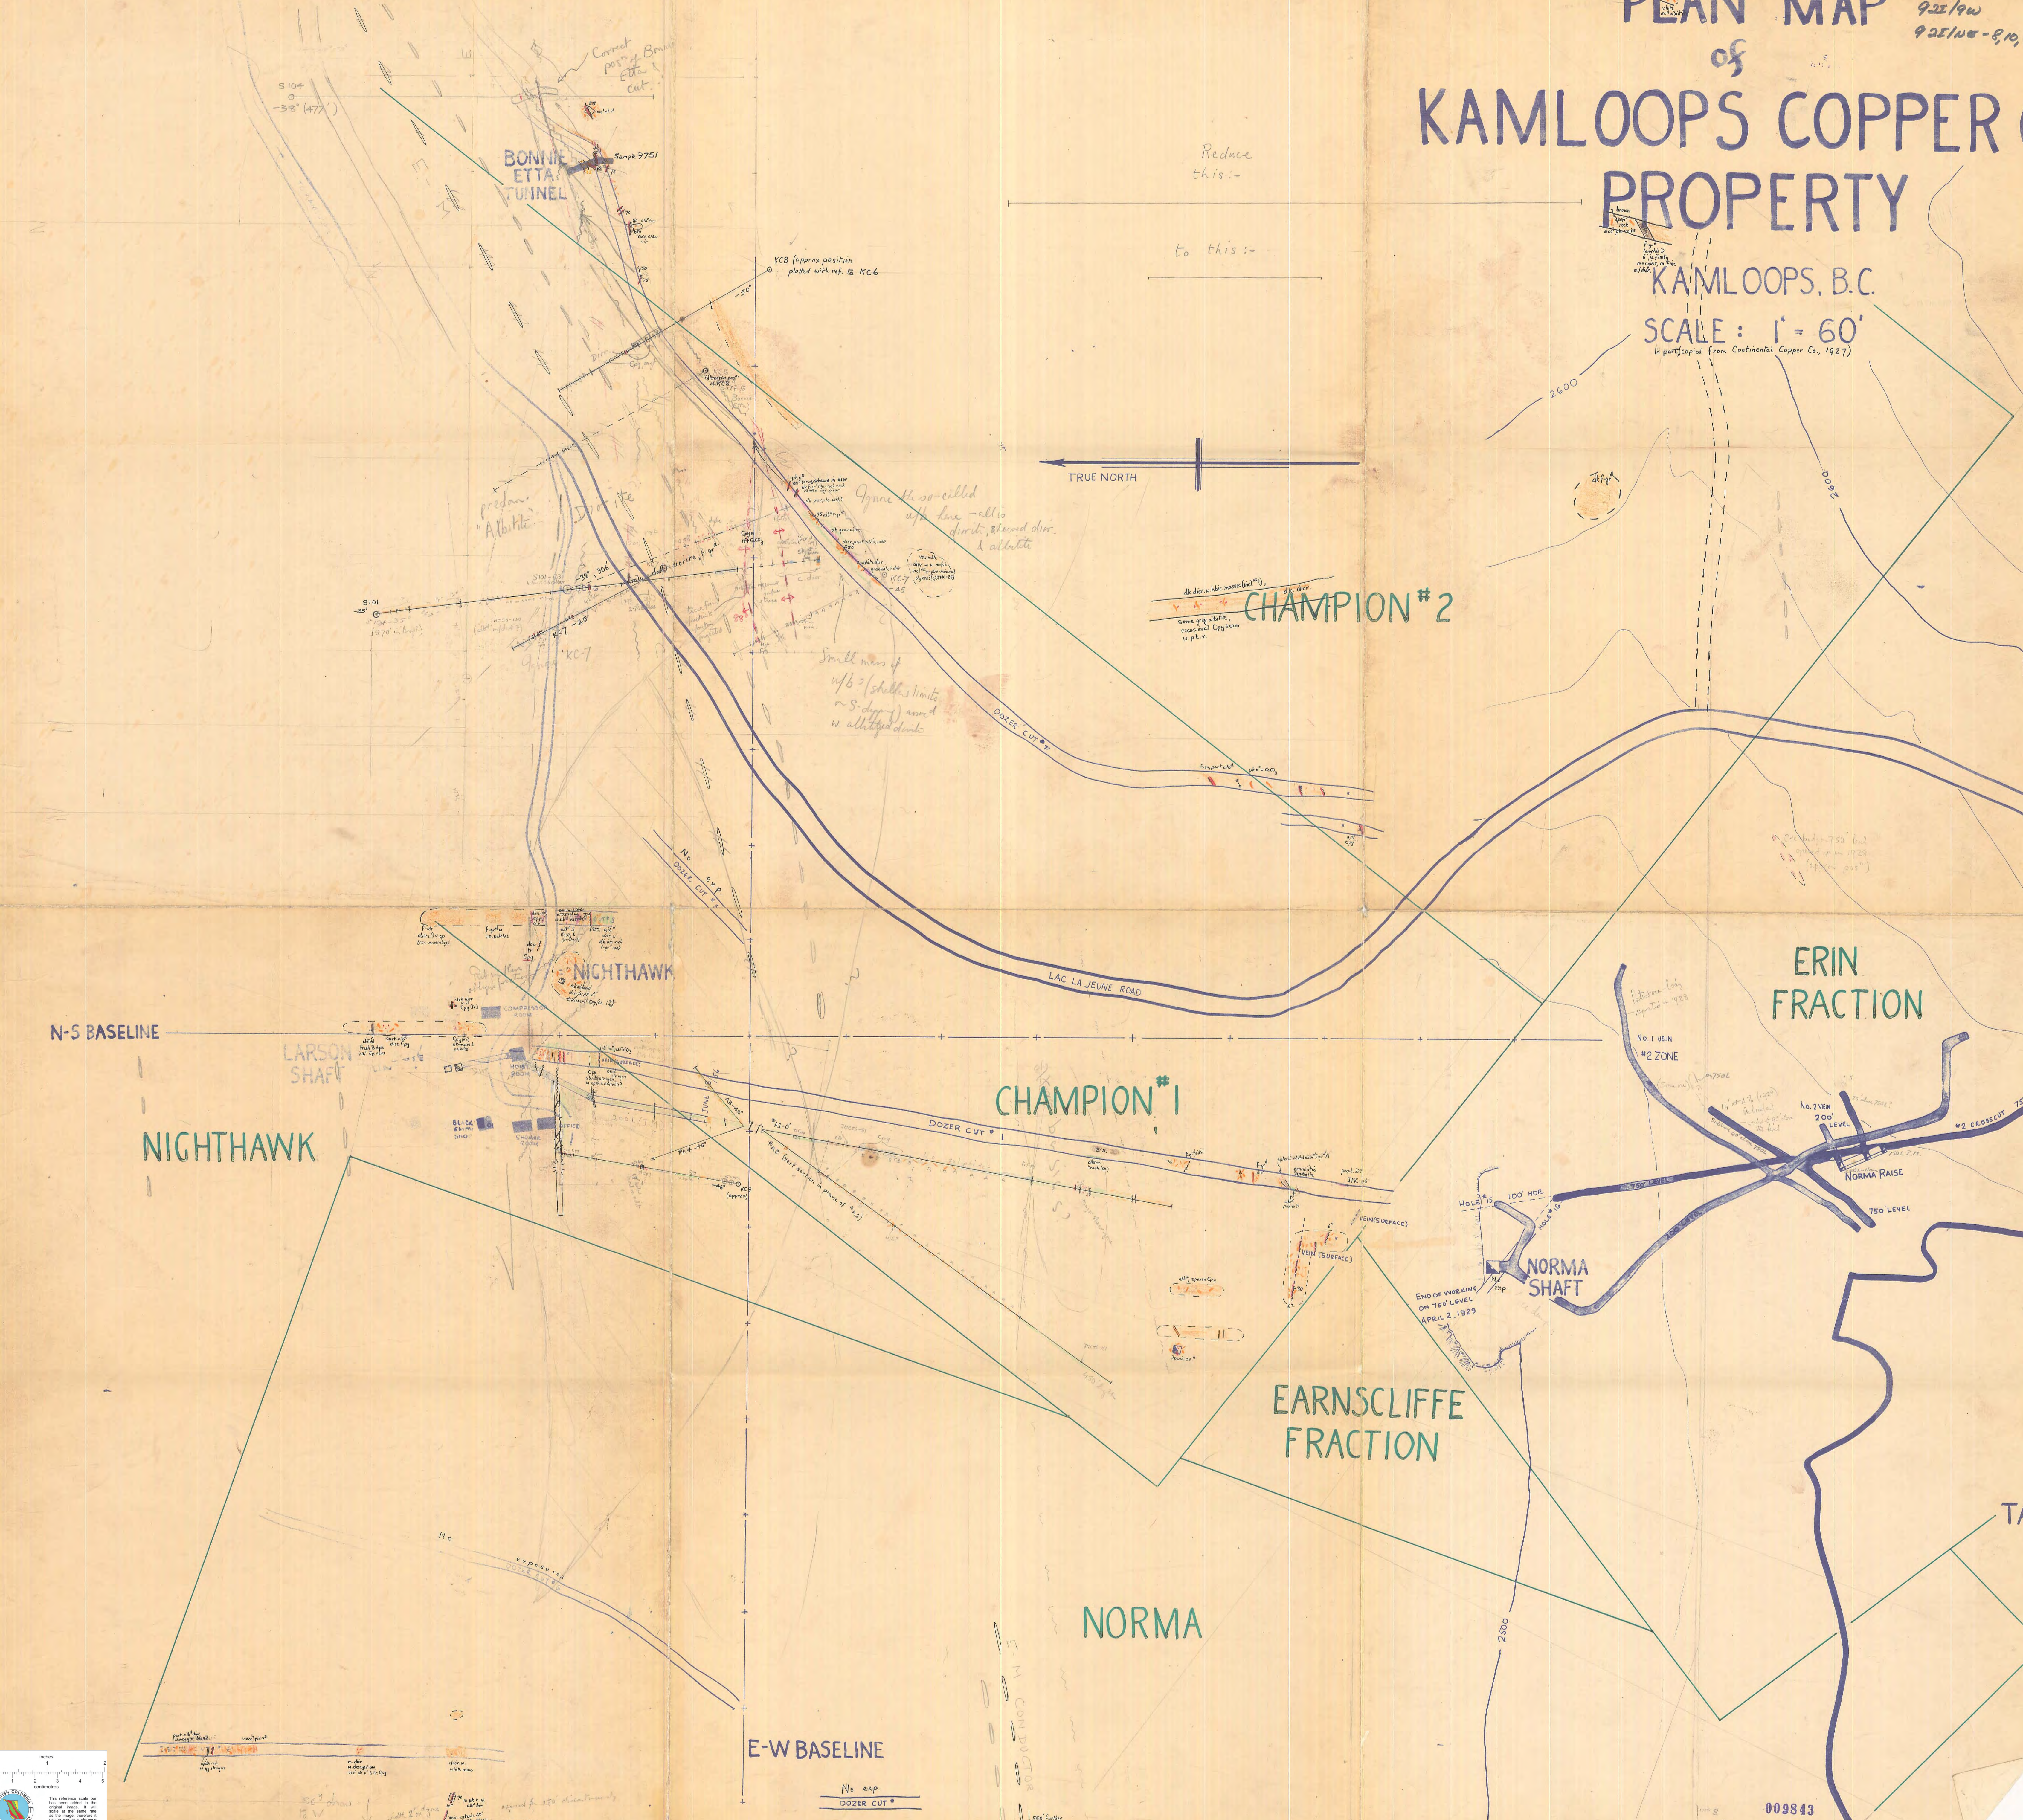

# KAMLOOPS COPPER PROPERTY

KAMLOOPS, B.C.

SCALE: 1" = 60'  
In part copied from Continental Copper Co., 1927

Reduce this:-

To this:-

ERIN FRACTION

CHAMPION #1

EARNSLIFFE FRACTION

NORMA

NIGHTHAWK