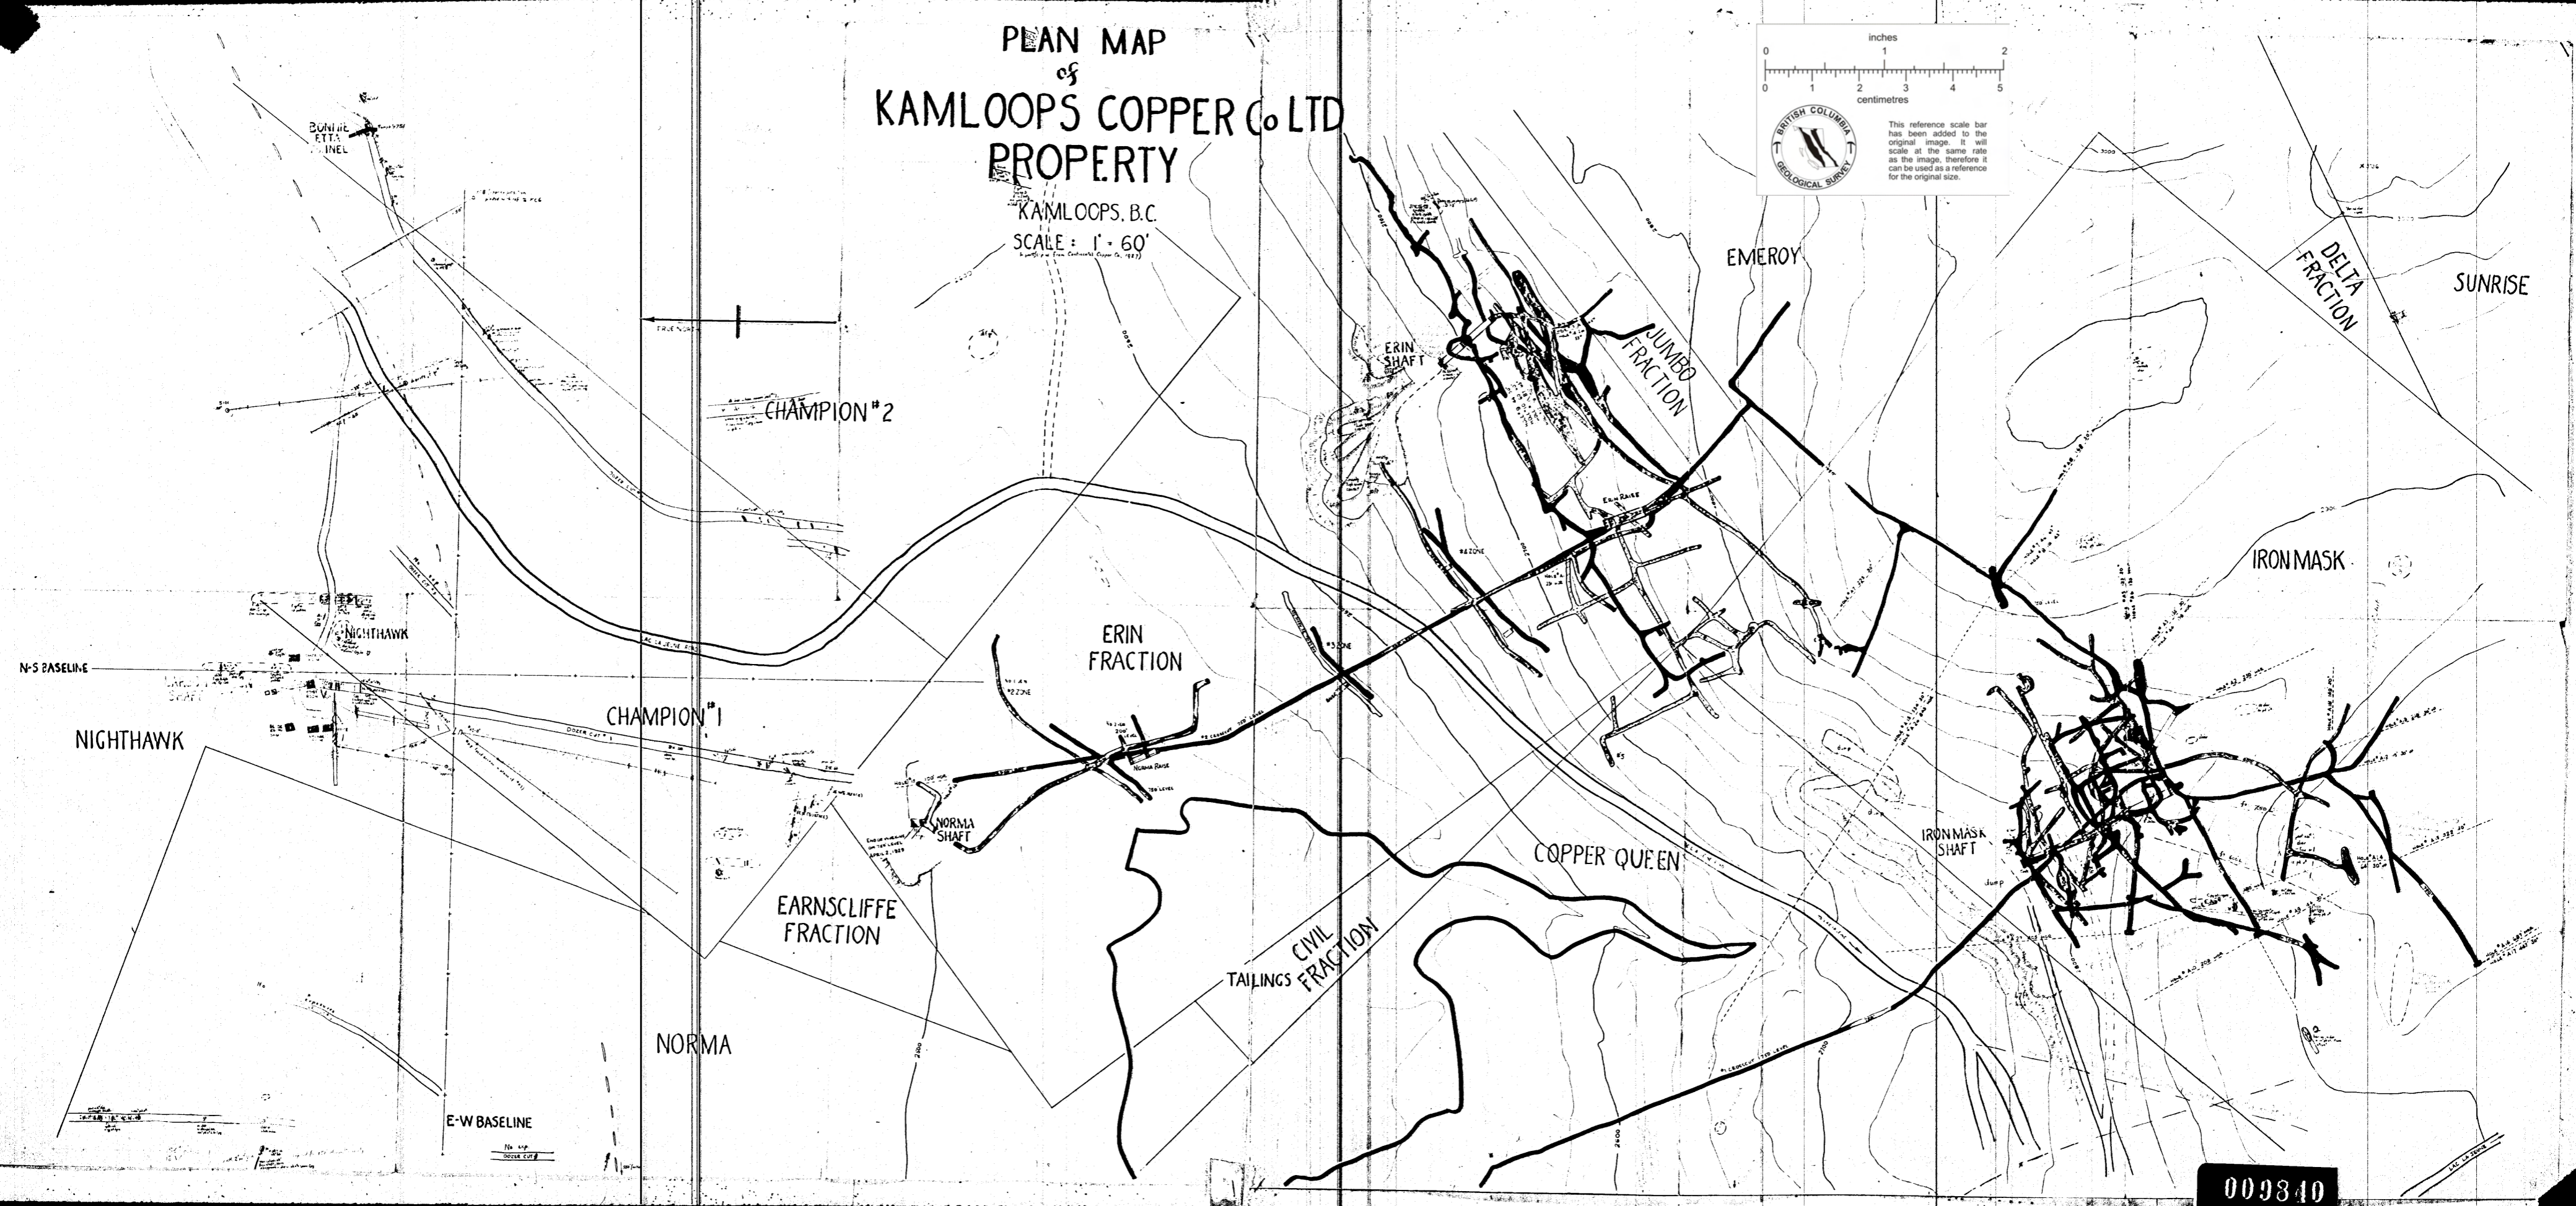

PLAN MAP of KAMLOOPS COPPER CO LTD PROPERTY

KAMLOOPS, B.C.
SCALE: 1" = 60'

009840