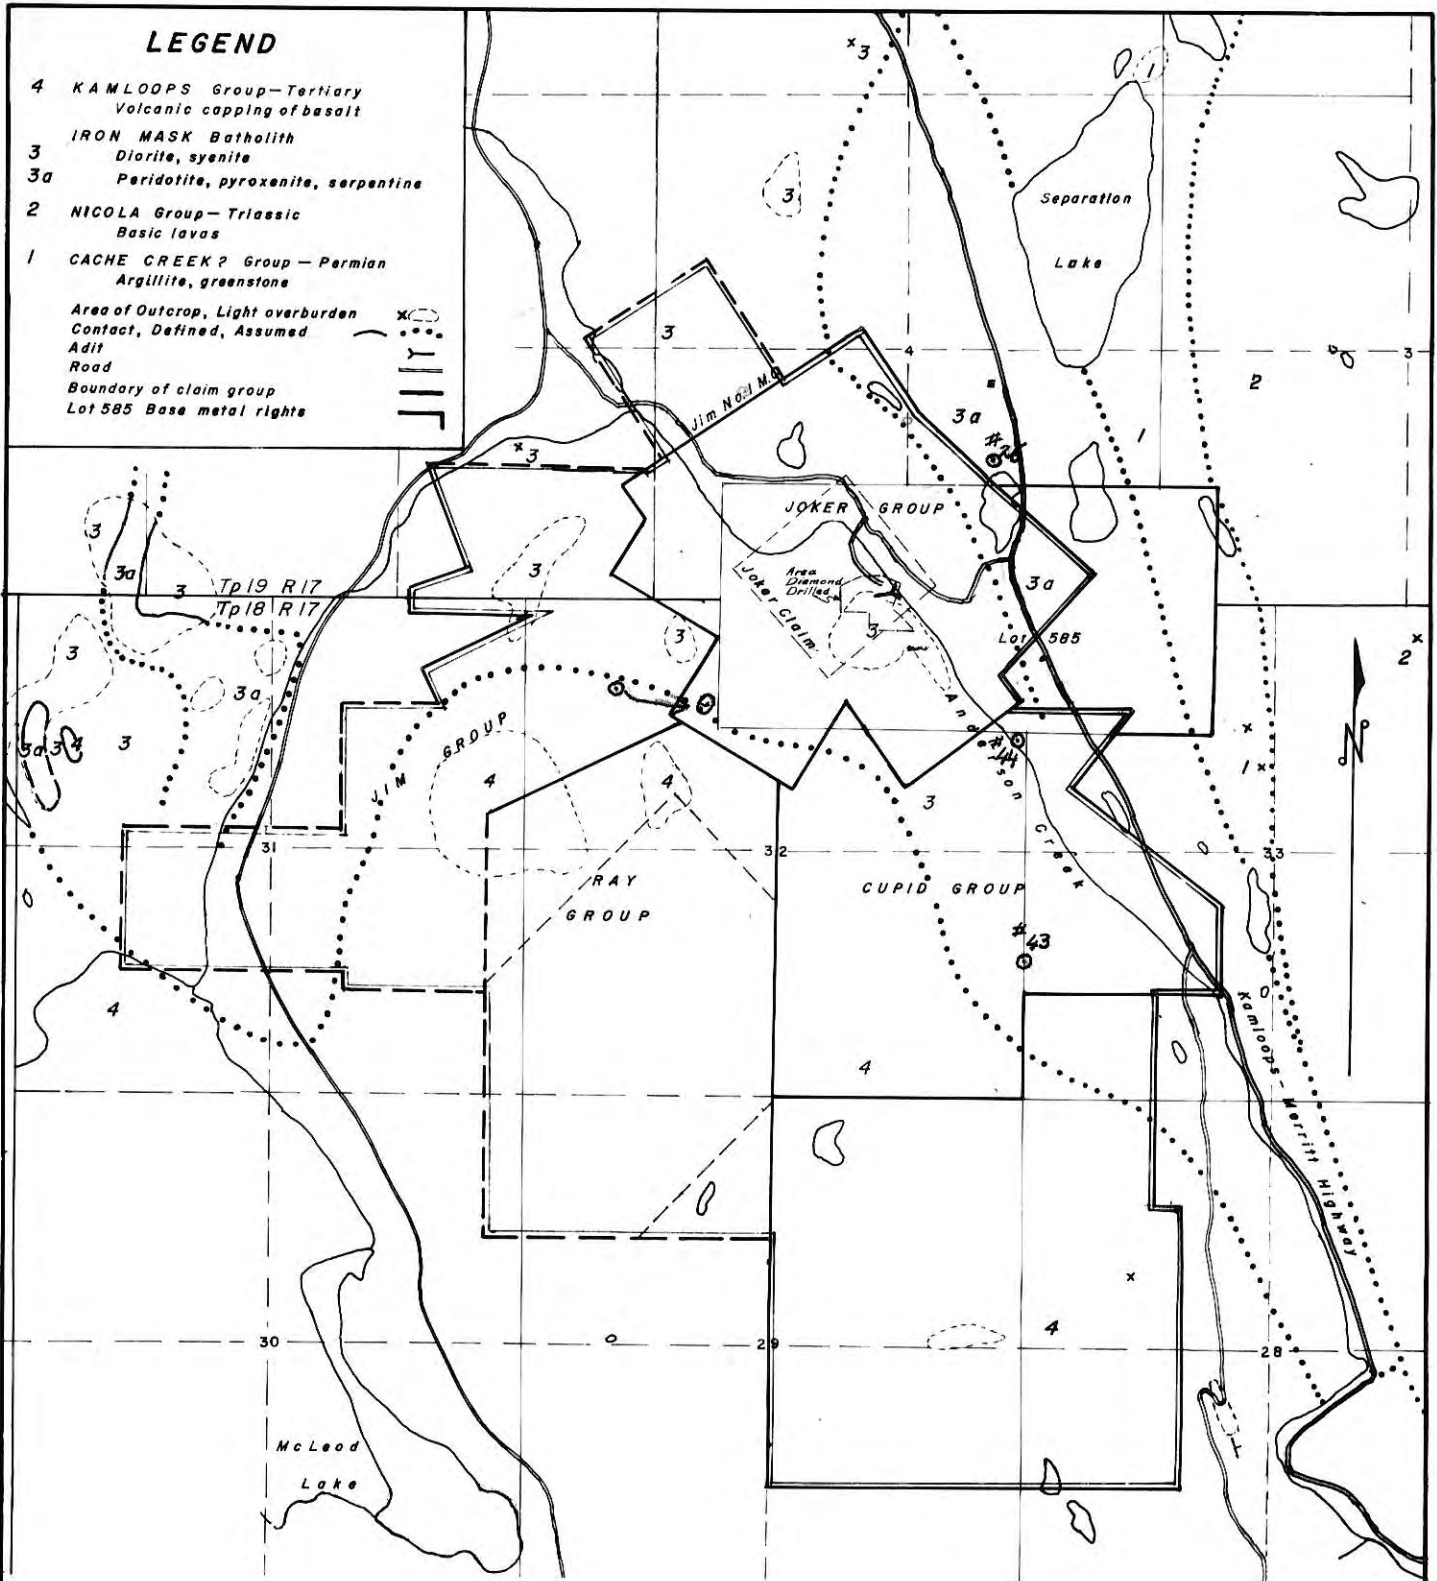

LEGEND

- 4 KAMLOOPS Group—Tertiary
Volcanic capping of basalt
 - IRON MASK Batholith
3 Diorite, syenite
 - 3a Peridotite, pyroxenite, serpentine
 - 2 NICOLA Group—Triassic
Basic lavas
 - 1 CACHE CREEK? Group—Permian
Argillite, greenstone
- Area of Outcrop, Light overburden x
 Contact, Defined, Assumed -
 Adit -
 Road -
 Boundary of claim group -
 Lot 585 Base metal rights -

NORTH PACIFIC MINING COMPANY LIMITED
 GEOLOGICAL MAP OF PROPERTIES IN THE VICINITY OF
 THE IRON MASK BATHOLITH
 KAMLOOPS, B.C.
 SCALE: 1 inch = 2000 feet
for JOKER gp
 I. Bain
 August, 1956