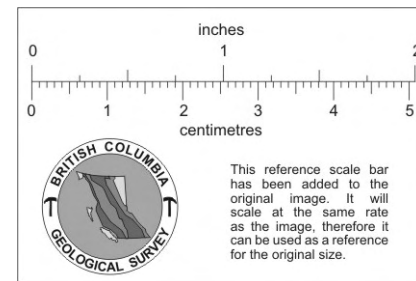

West

East

Joker group
1" = 40ft

009726