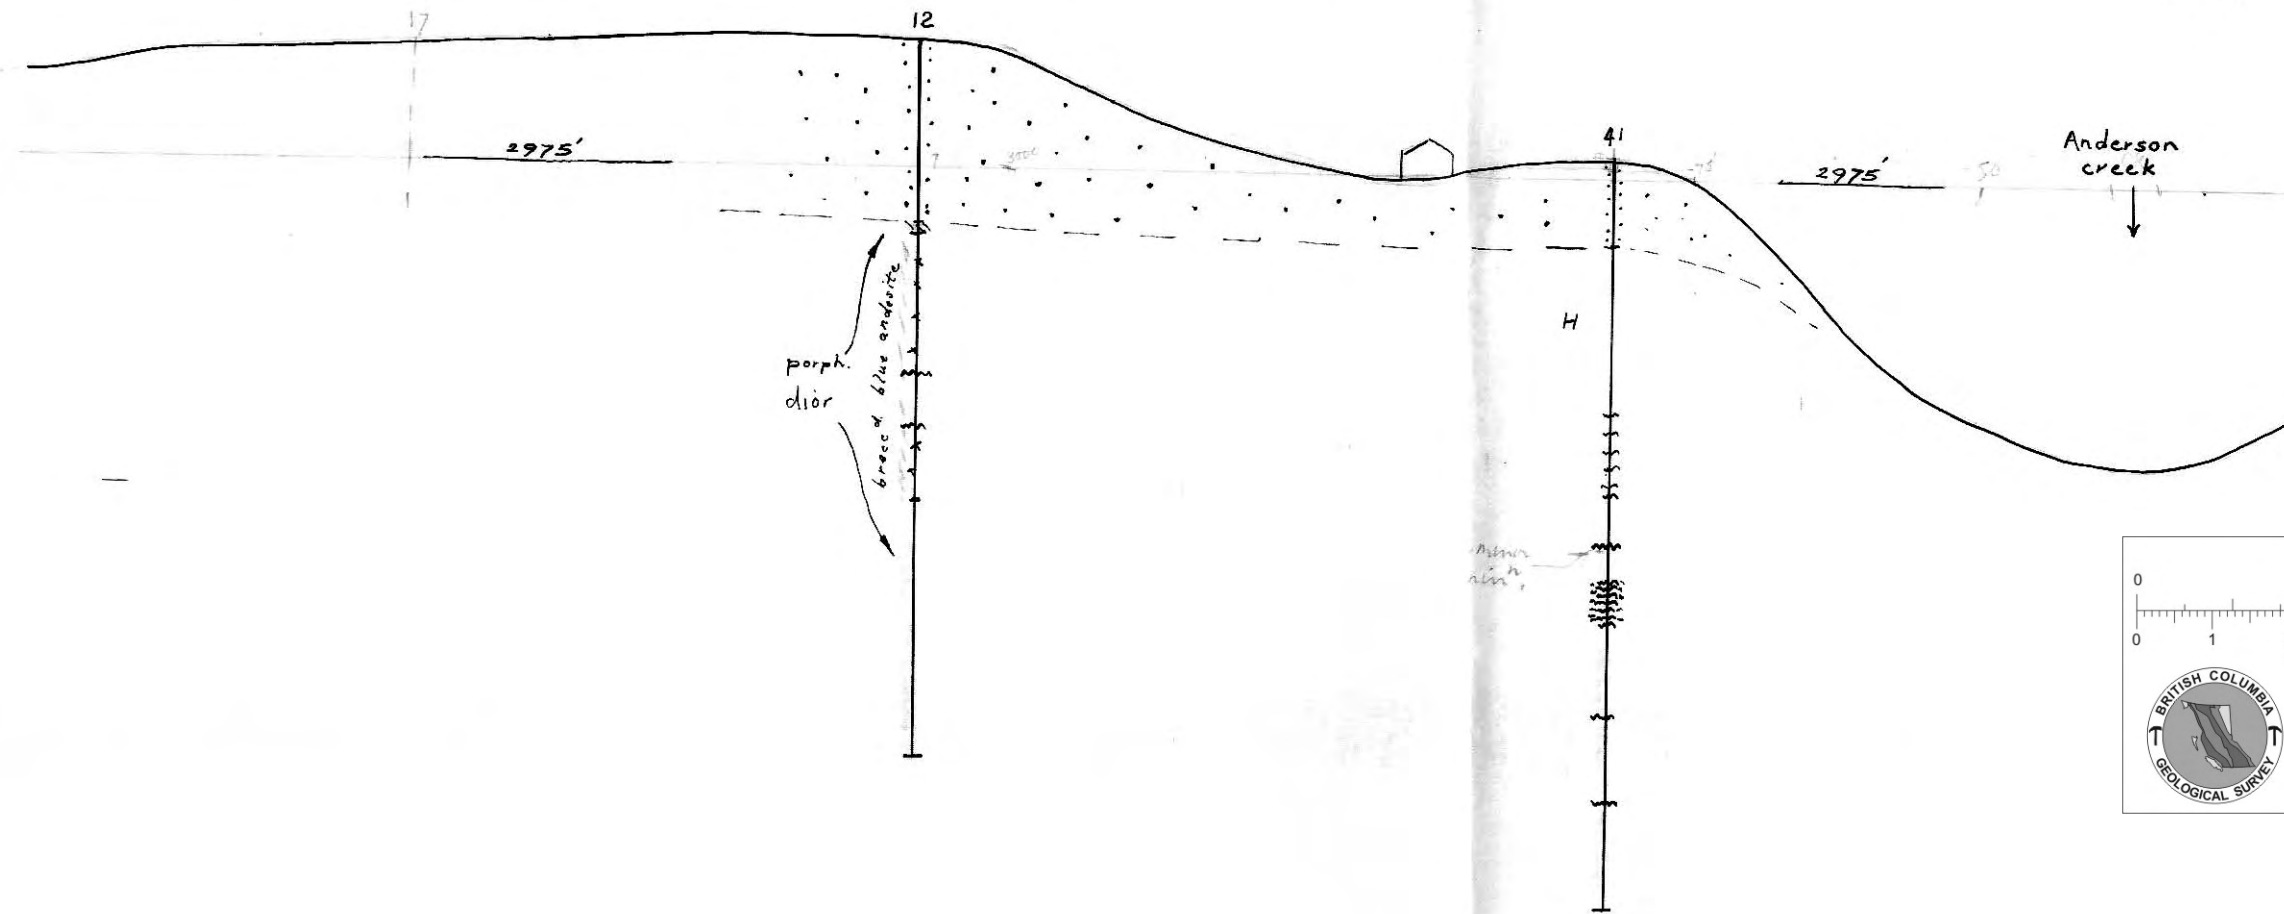

West

East

Joker group
1" = 40ft

009726