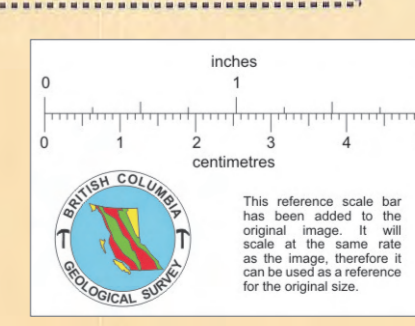

IP HIGH (Green hatched)

GEOCHEM HIGH (Yellow hatched)

92INE10
PROPERTY FILE
 ROYAL CANADIAN VENTURES LTD.
 KAMLOOPS, B.C.

921/9 IRON MASK AREA
GEOLOGICAL PLAN
 Drawn by: M.F. Scale: 1"=400' Date: JAN. '70 Approved: *M.F.*