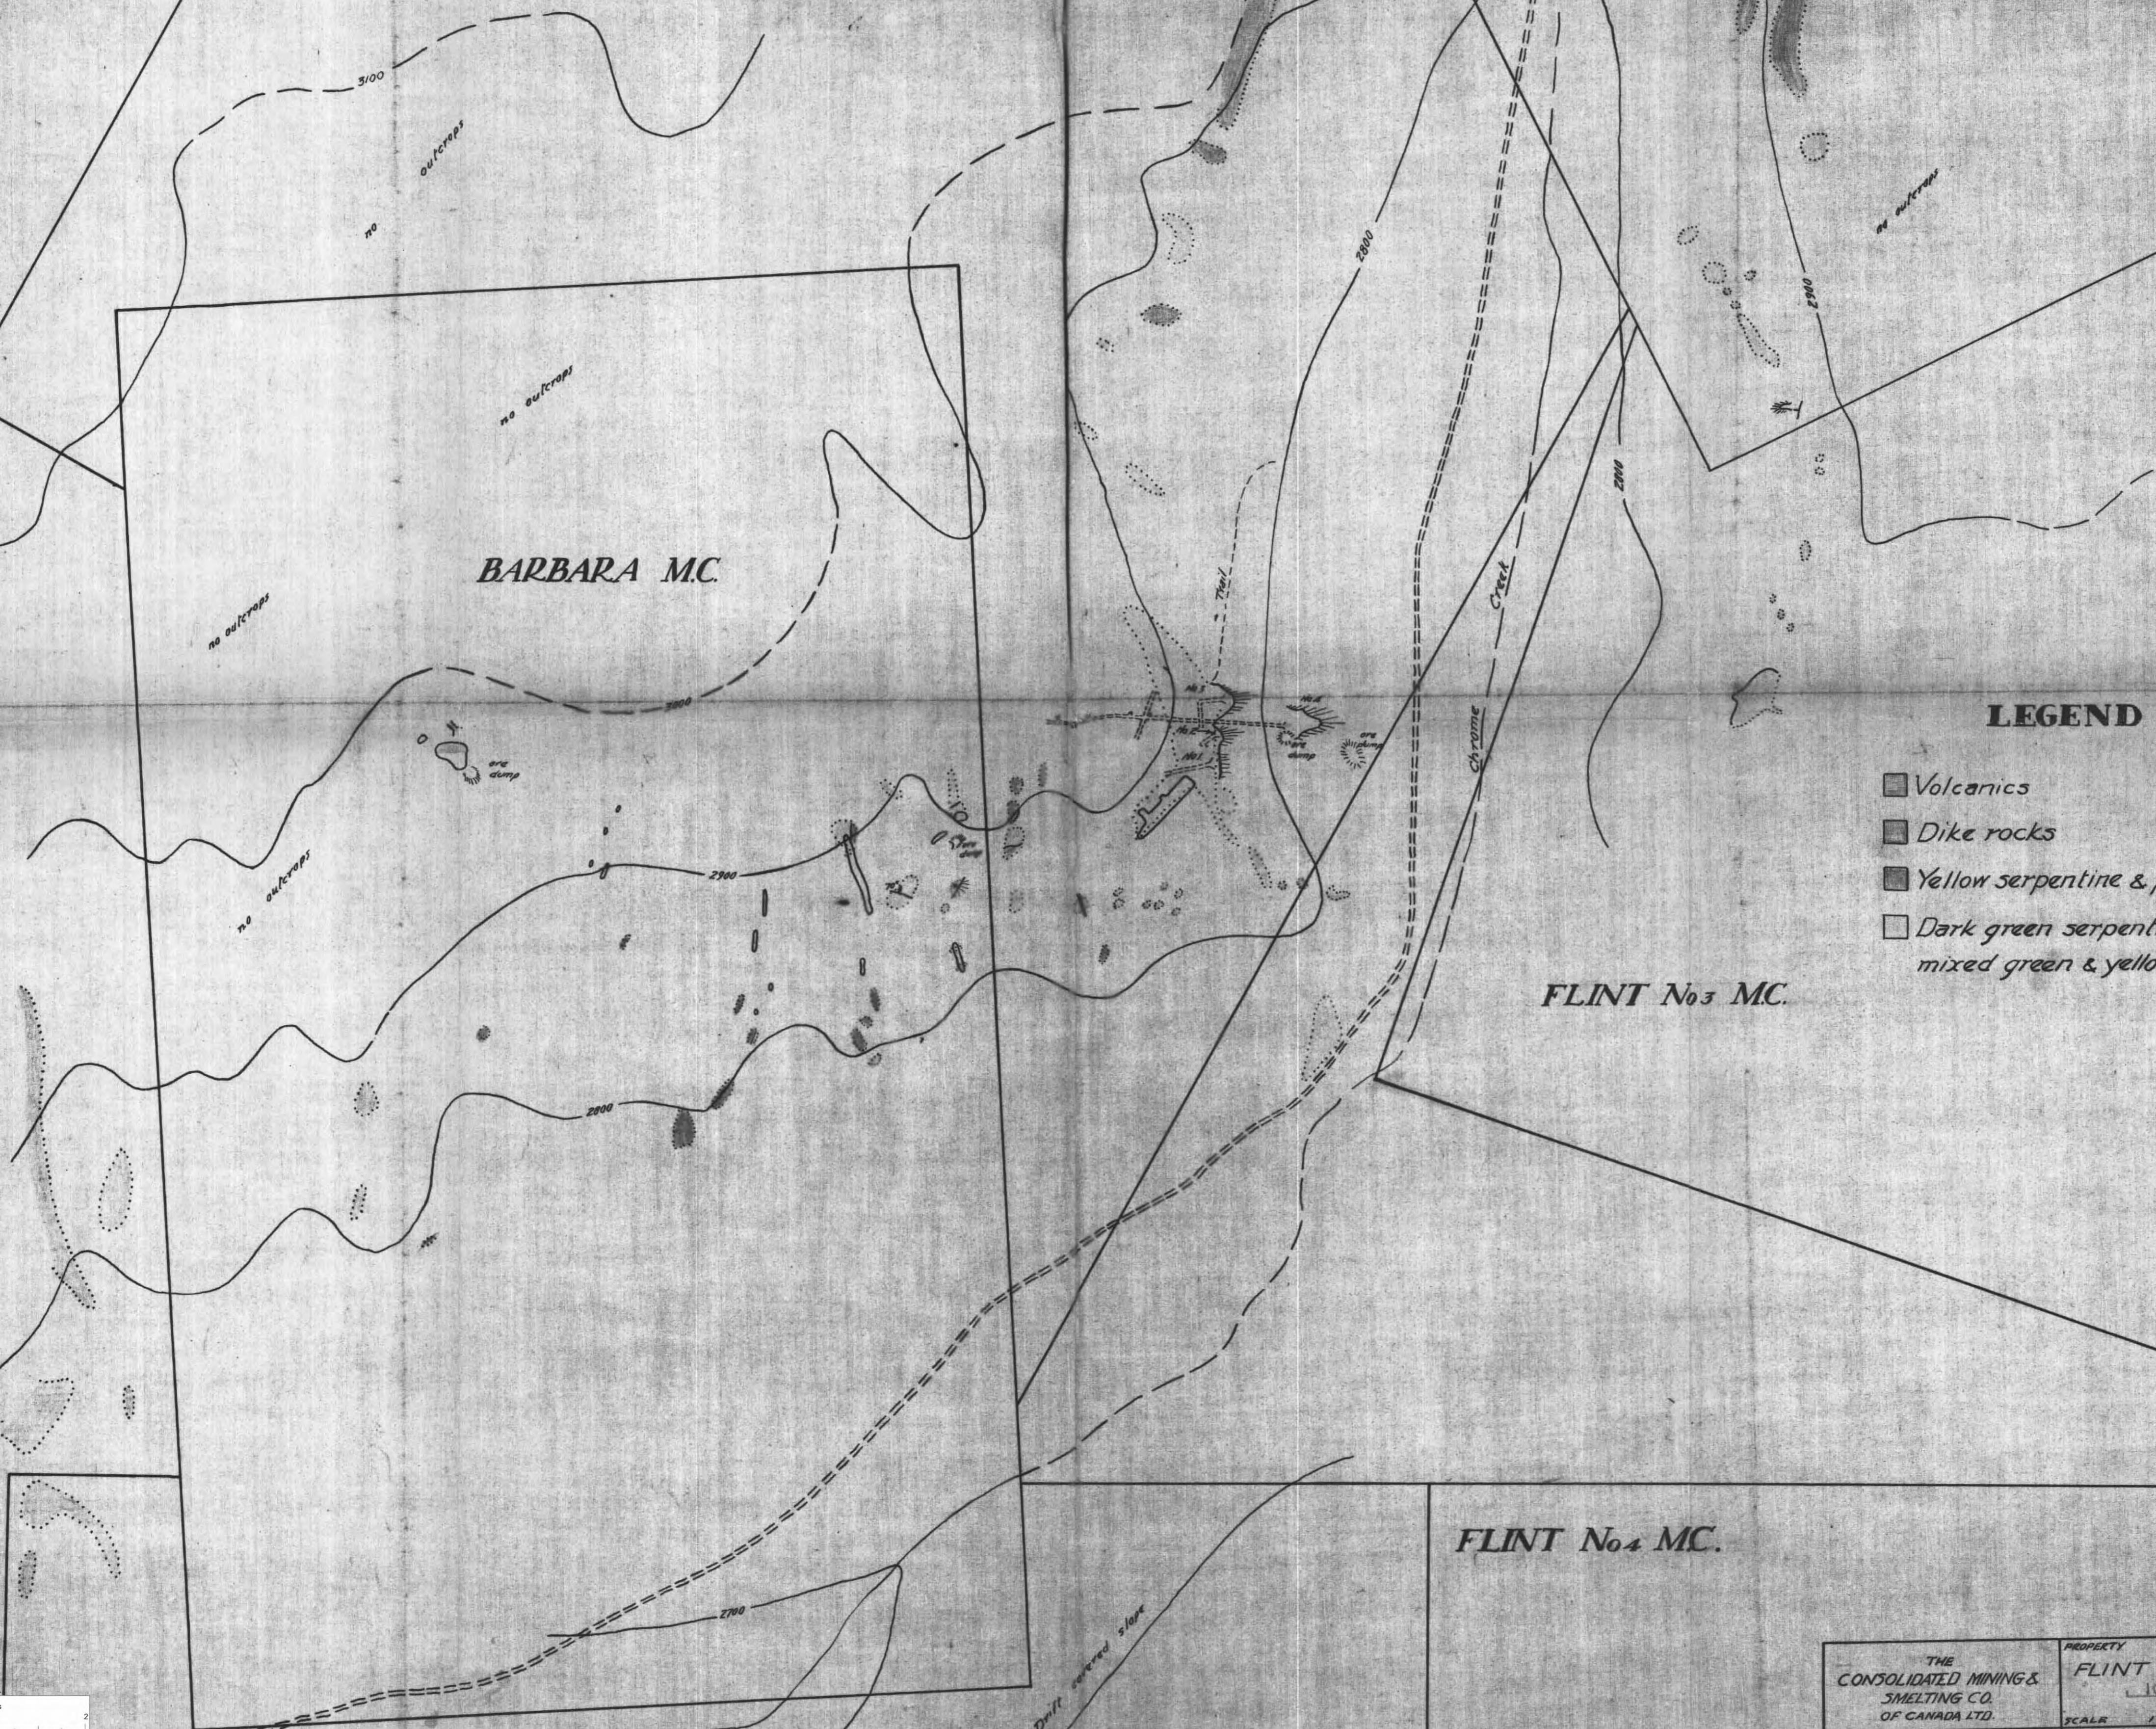

FLINT No2 MC.

FLINT MC.

BARBARA MC.

FLINT No3 MC.

FLINT No4 MC.

FLINT No5 MC.

LEGEND

- Volcanics
- Dike rocks
- Yellow serpentine & peridotite
- Dark green serpentine or mixed green & yellow

Traced by B.C. Dept. of Mines, Dec. 1941

THE CONSOLIDATED MINING & SMELTING CO. OF CANADA LTD.	PROPERTY
	FLINT CHROME
SCALE 1"=100'	DATE NOV. 1941
AREA: ASHCROFT MINING DIV.	