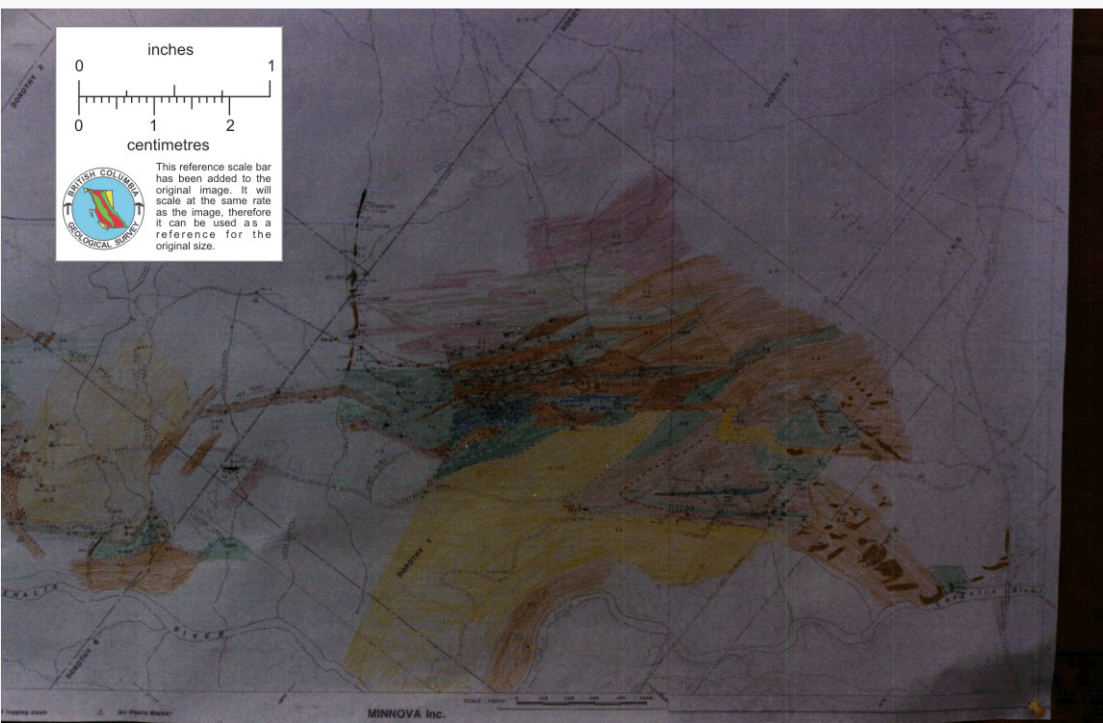

This reference scale bar has been added to the original image. It will scale at the same rate as the image, therefore it can be used as a reference for the original size.

SONE CO

12 May 92

May

== 22 +00 HNNNN 043 -18