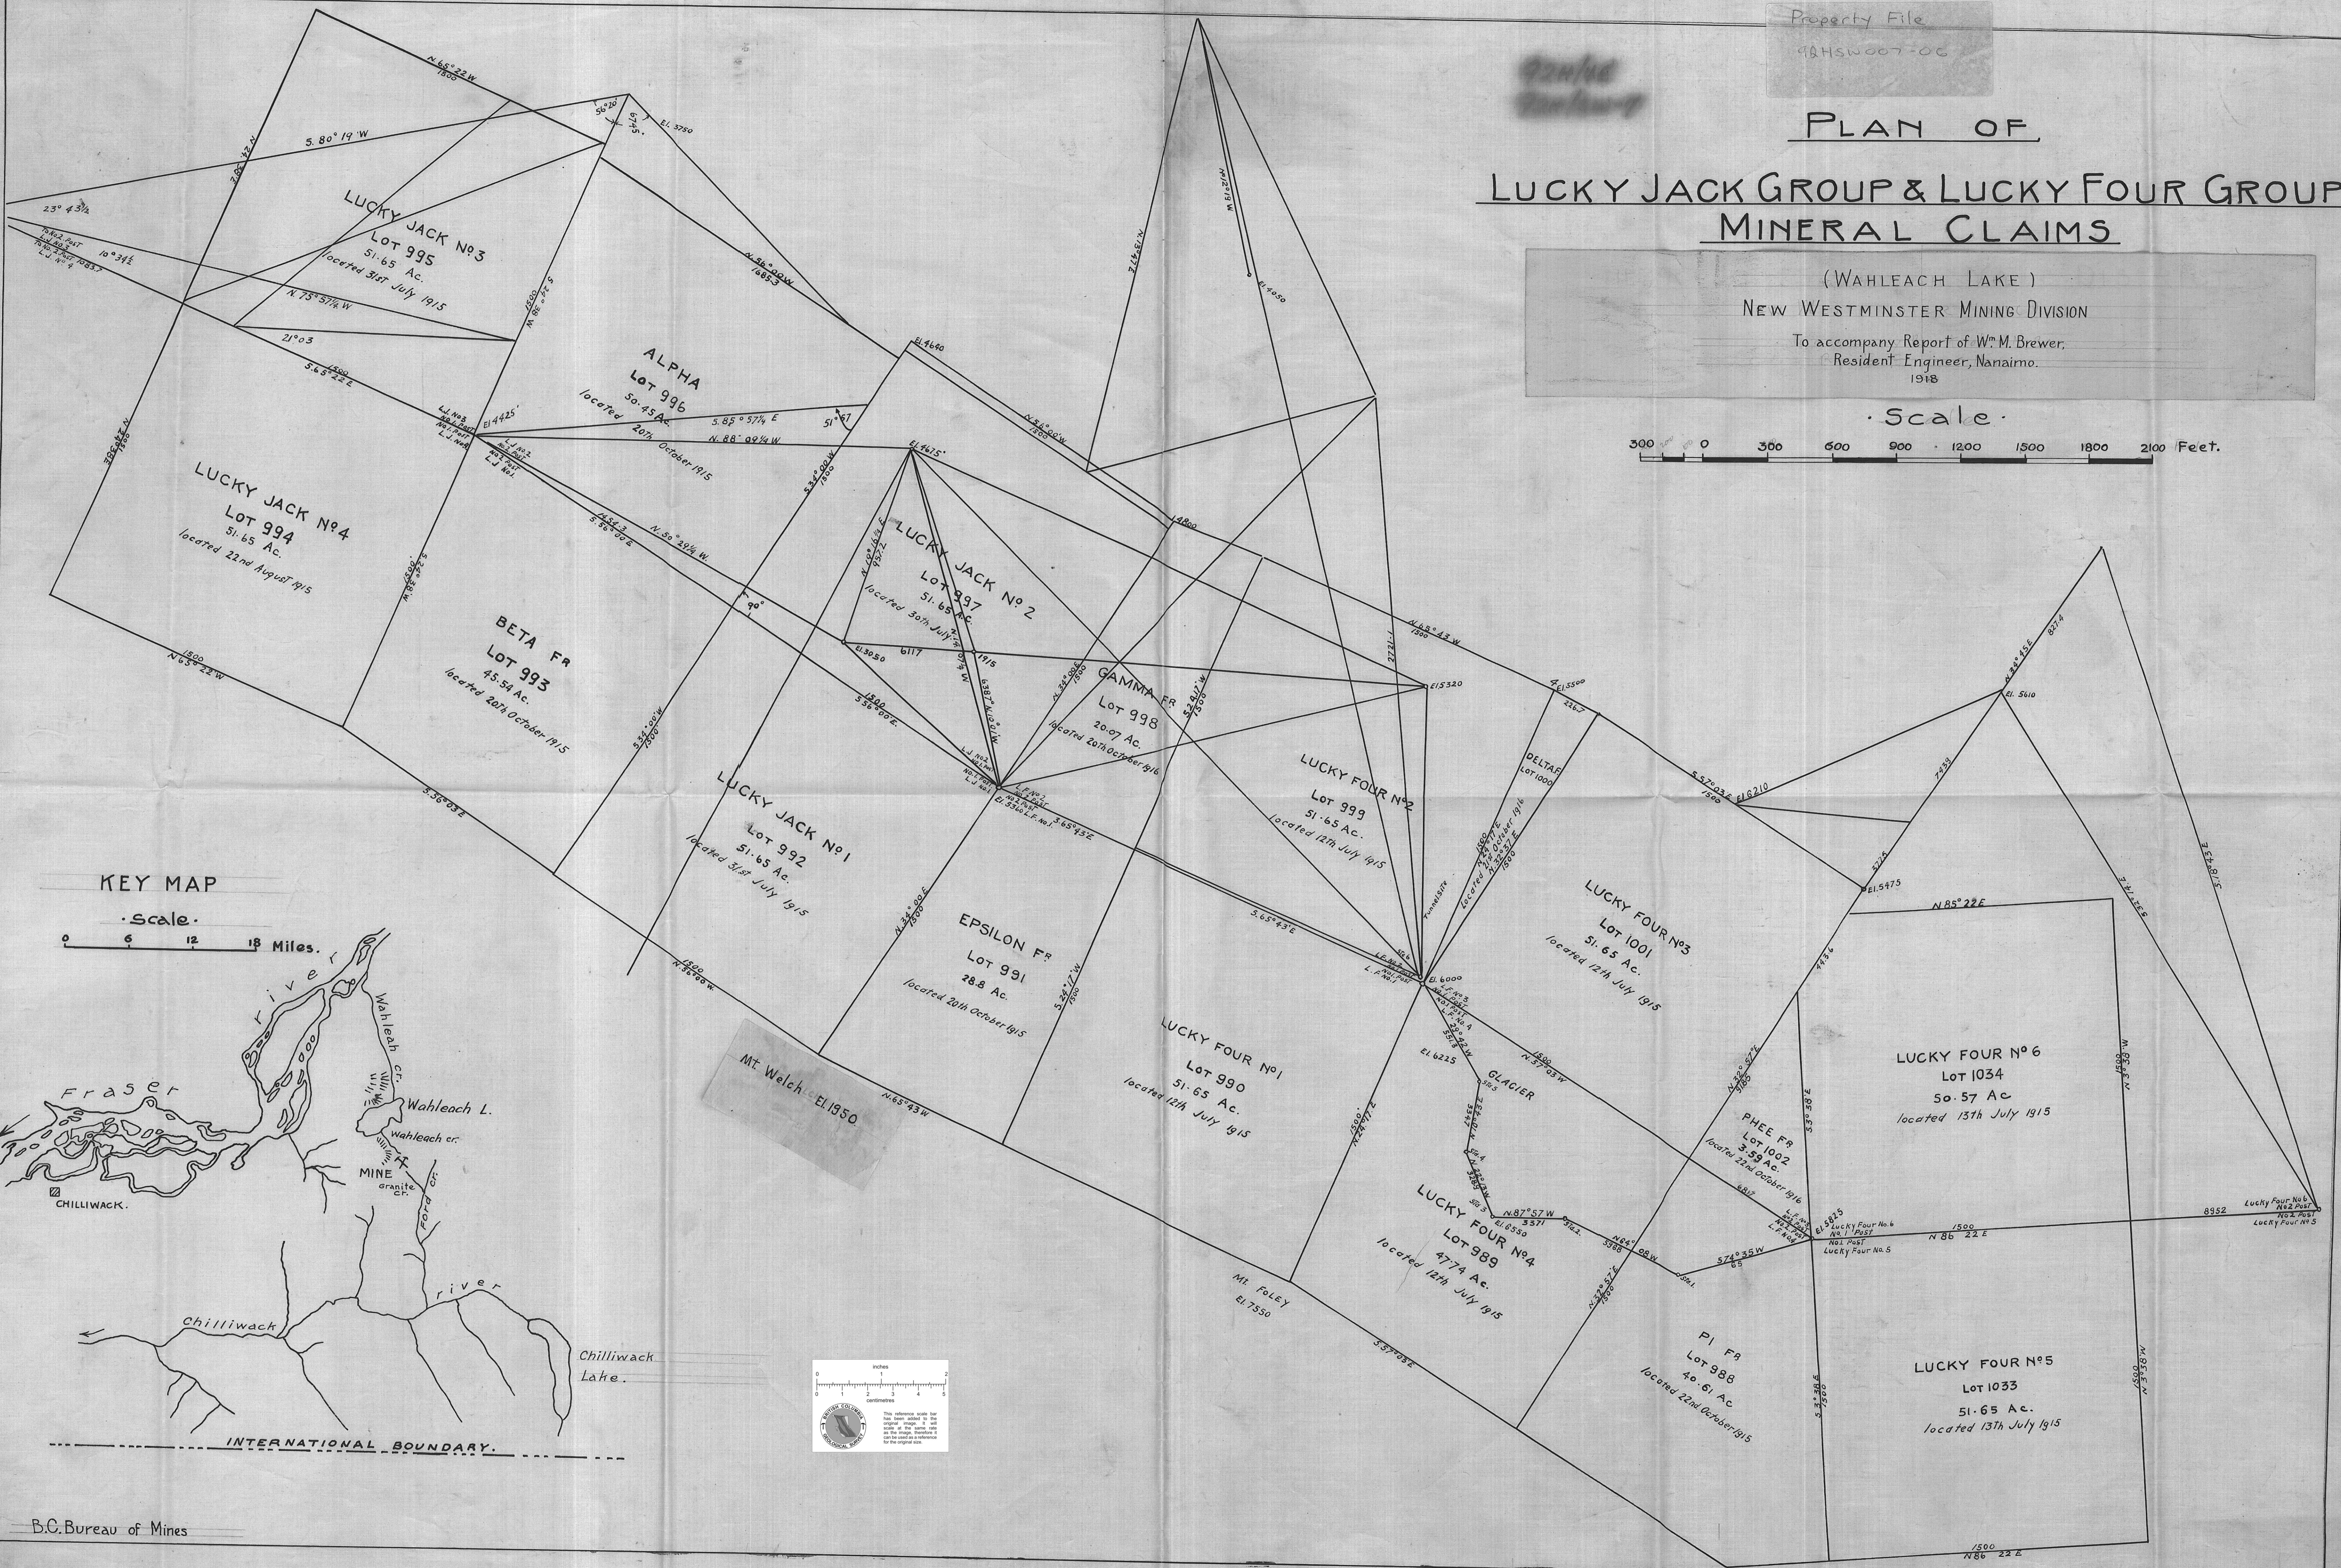

Property File  
Q8HSW007-06

# PLAN OF LUCKY JACK GROUP & LUCKY FOUR GROUP MINERAL CLAIMS

(WAHLEACH LAKE)  
NEW WESTMINSTER MINING DIVISION  
To accompany Report of W. M. Brewer,  
Resident Engineer, Nanaimo.  
1918

Scale

## KEY MAP

Scale