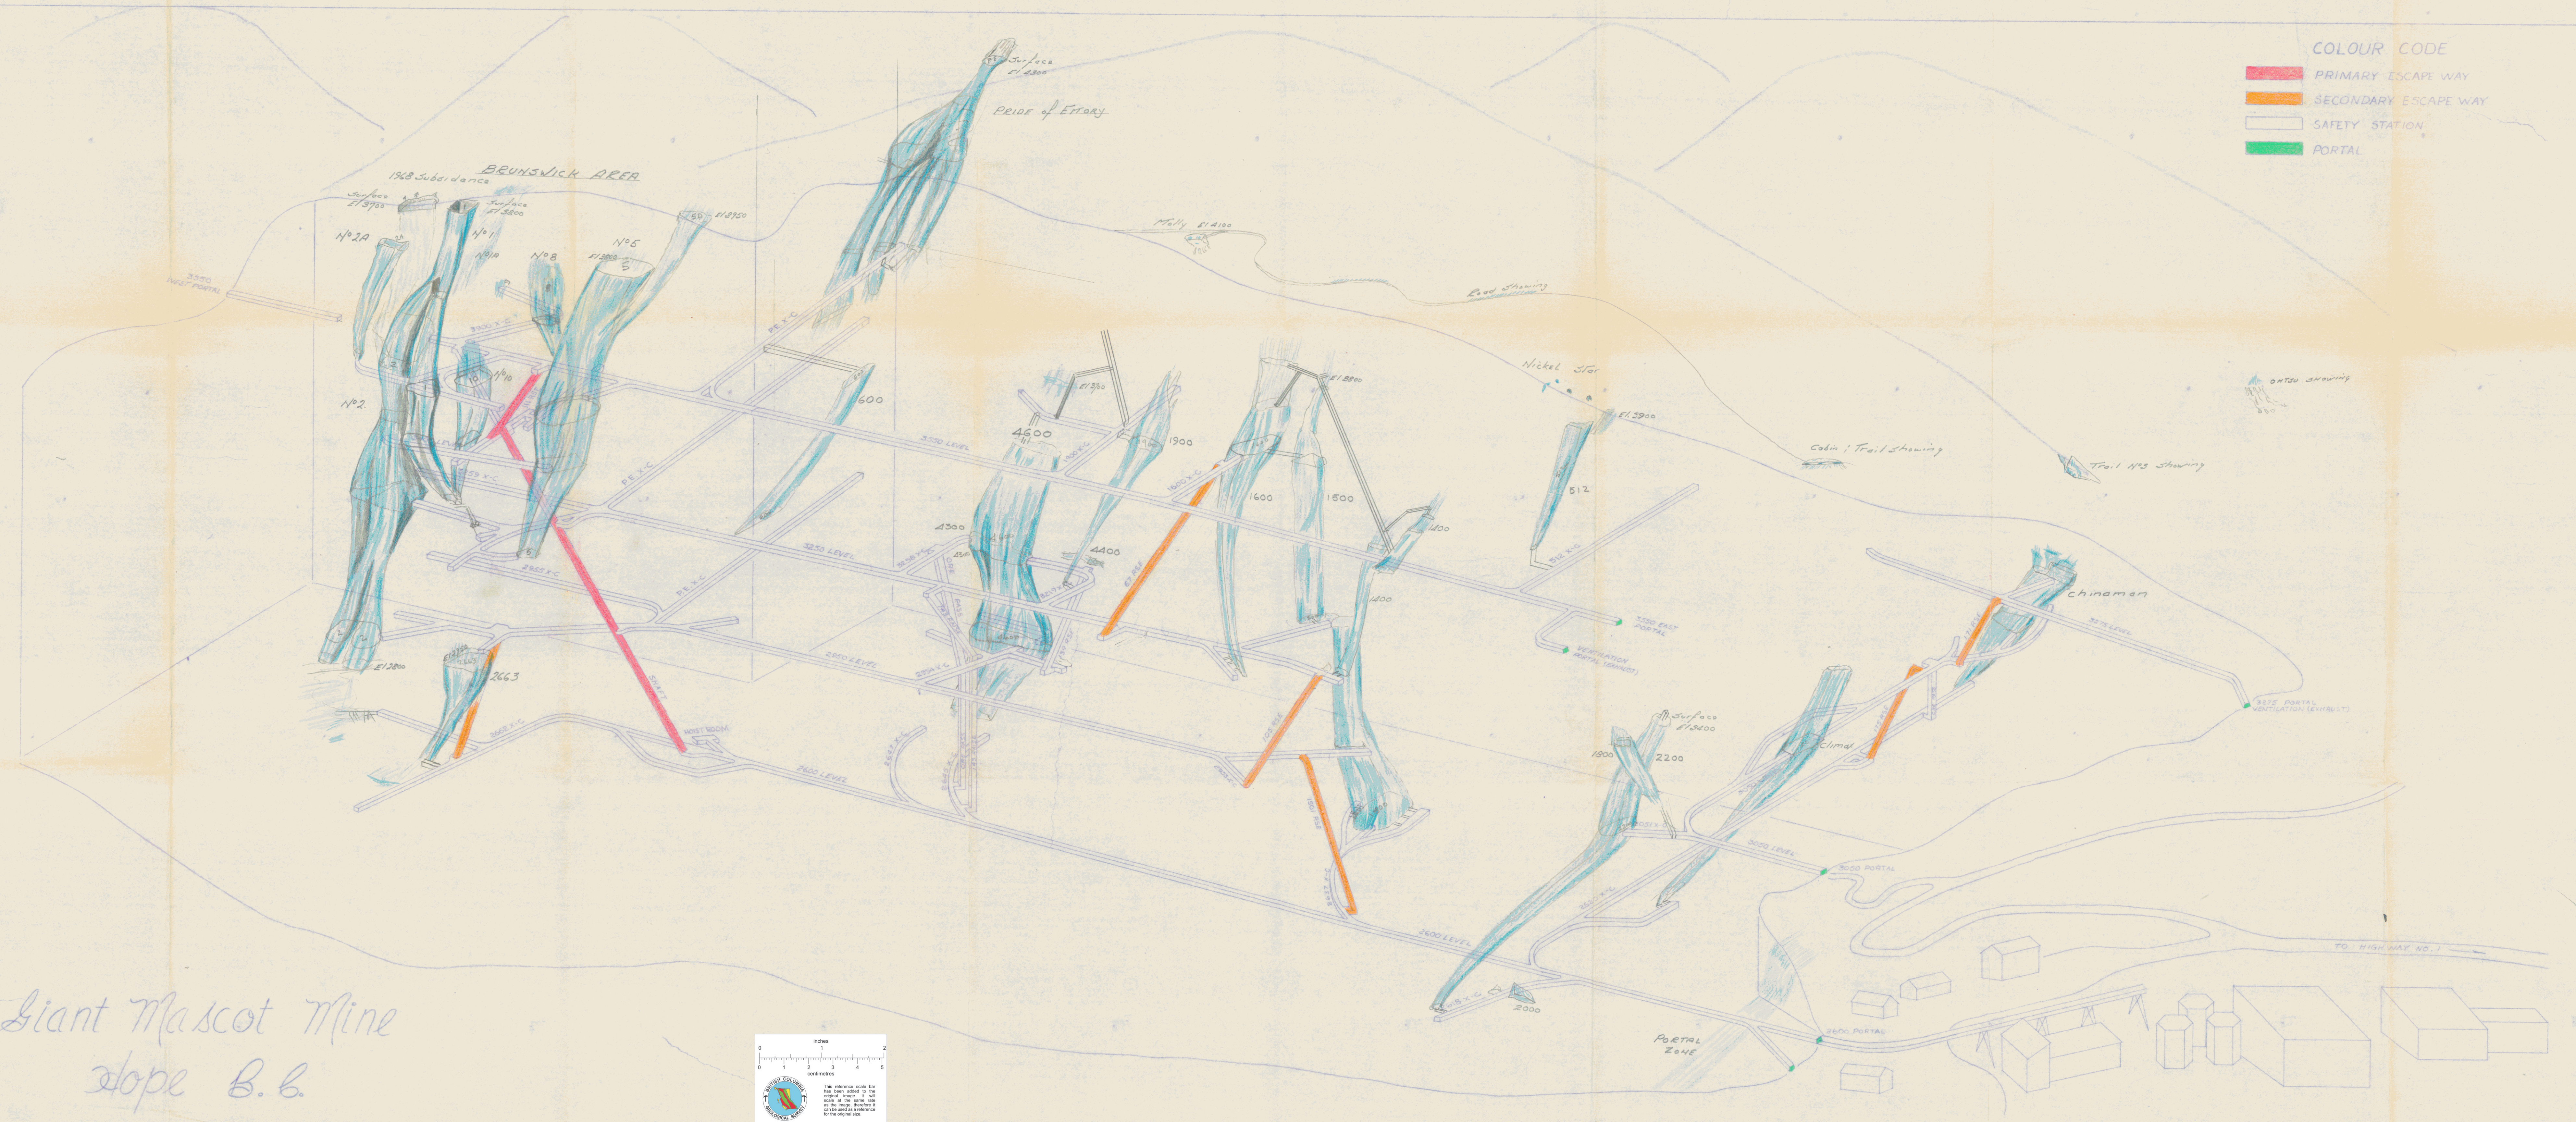

COLOUR CODE

- PRIMARY ESCAPE WAY
- SECONDARY ESCAPE WAY
- SAFETY STATION
- PORTAL

*Giant Mascot Mine
Dope B. B.*