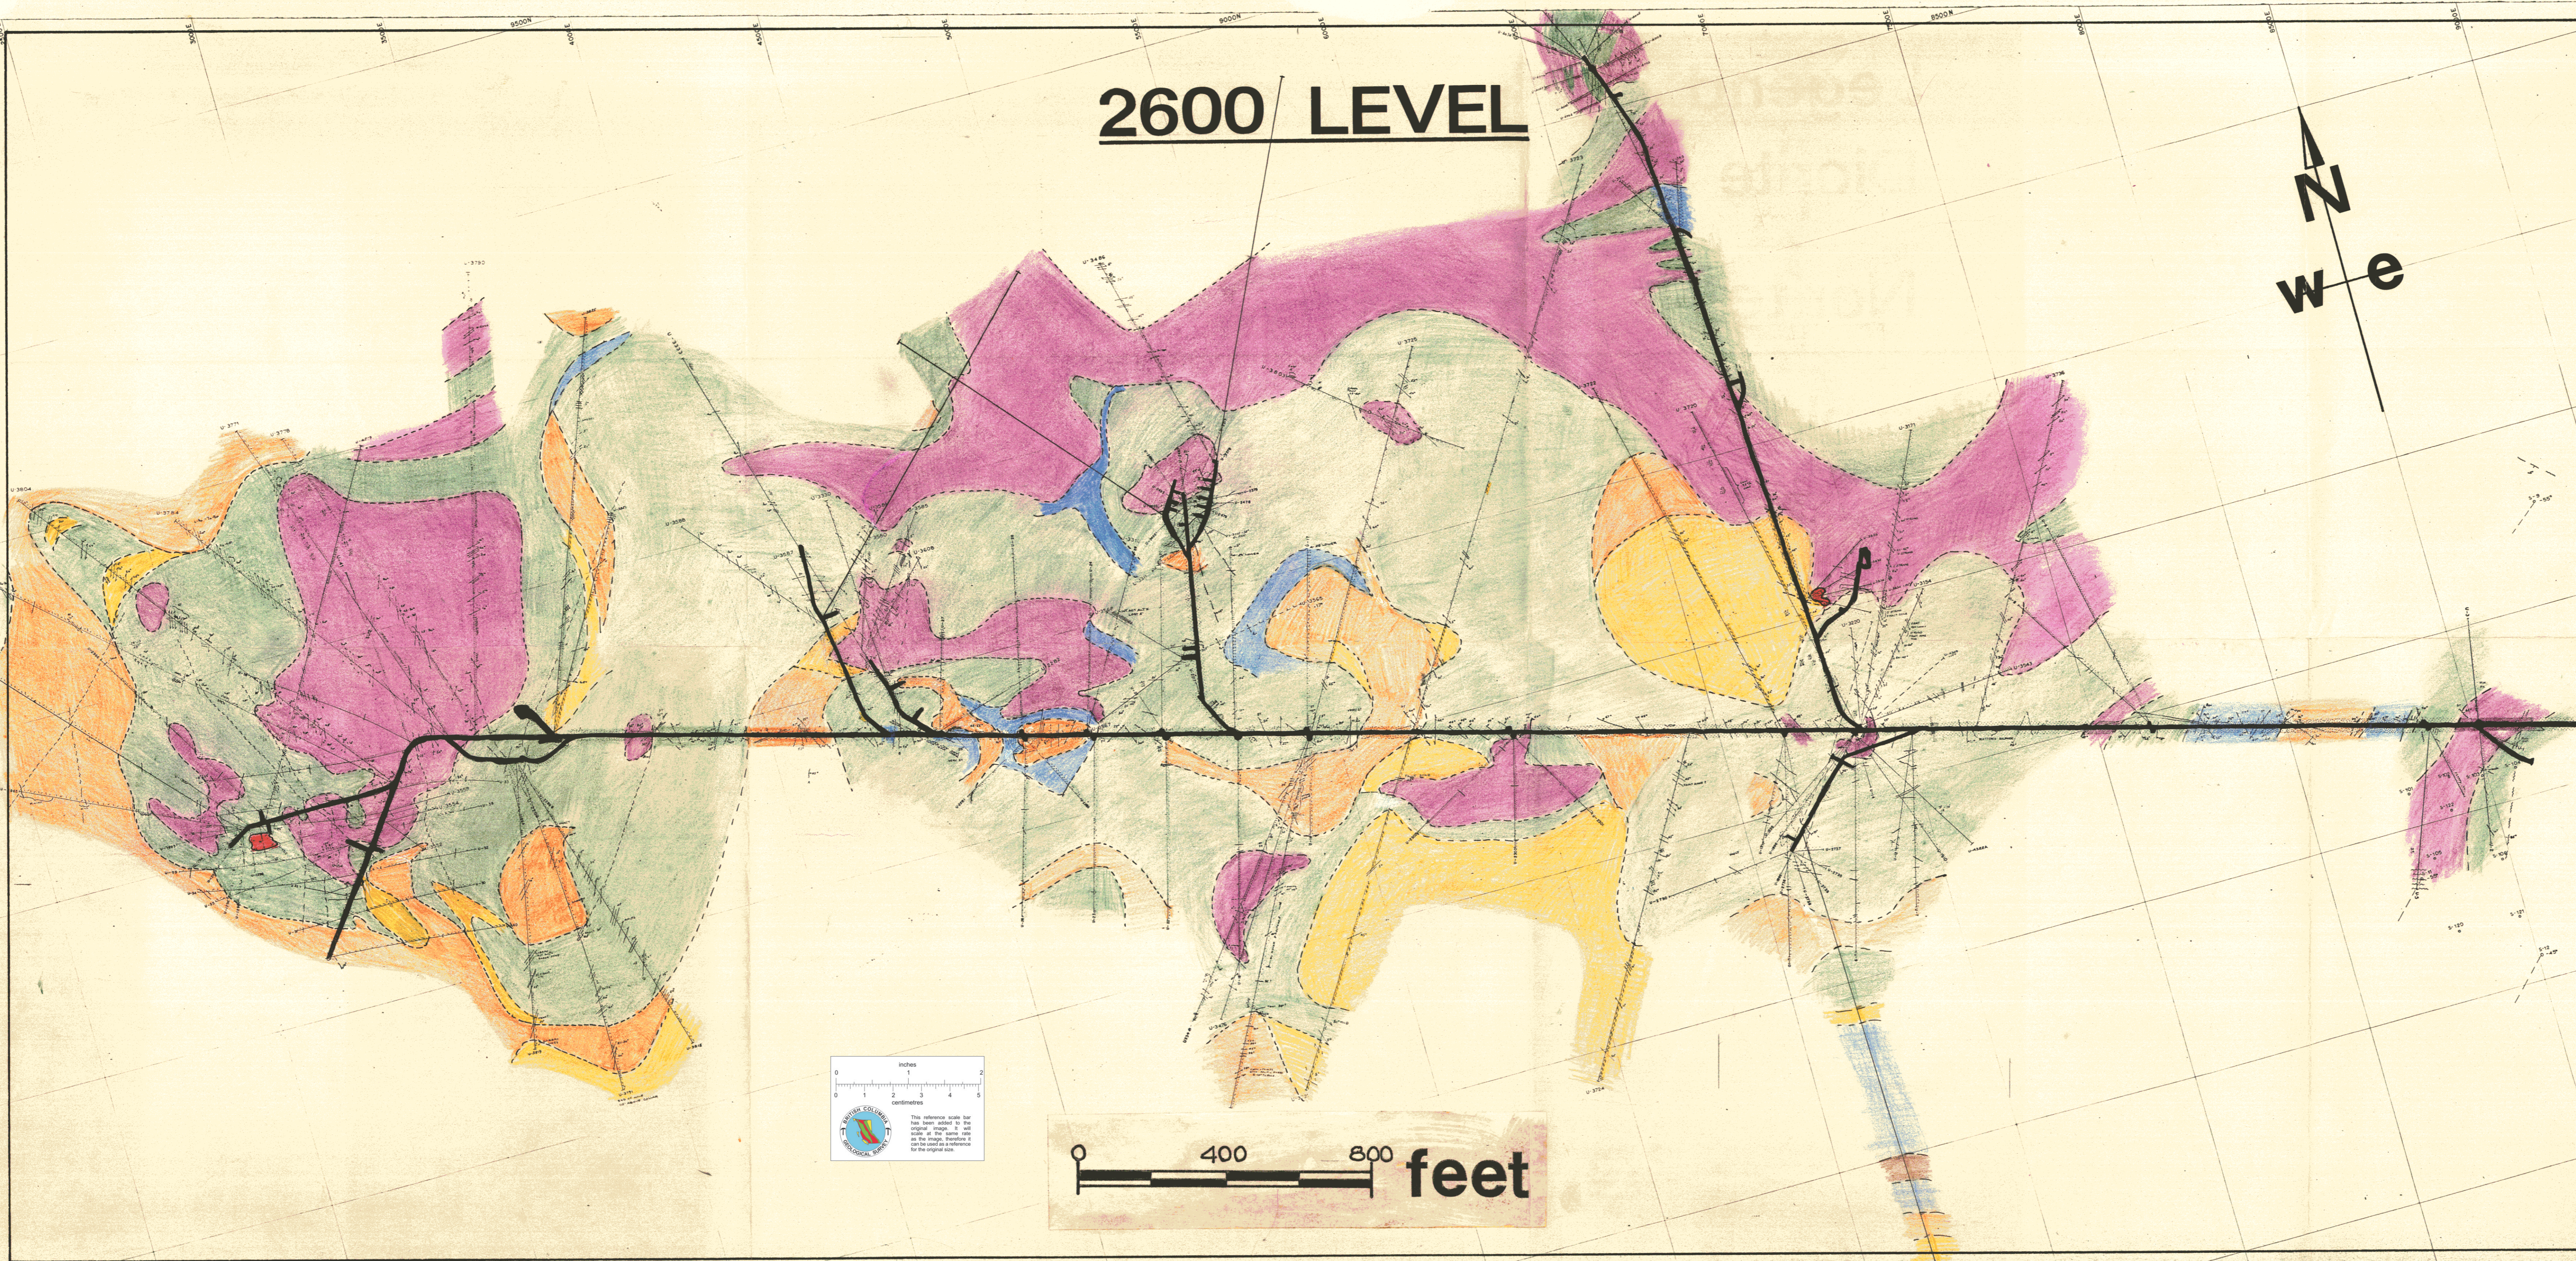

2600 LEVEL

- Legend**
- Diorite 
 - Norite 
 - Hornblendite 
 - Hornblende Pyroxenite 
 - Peridotite 
 - Metasediment 
 - Ore 

FROM: GIANT MASCOT LEVEL PLANS

Fig. 7E "2600"

009218