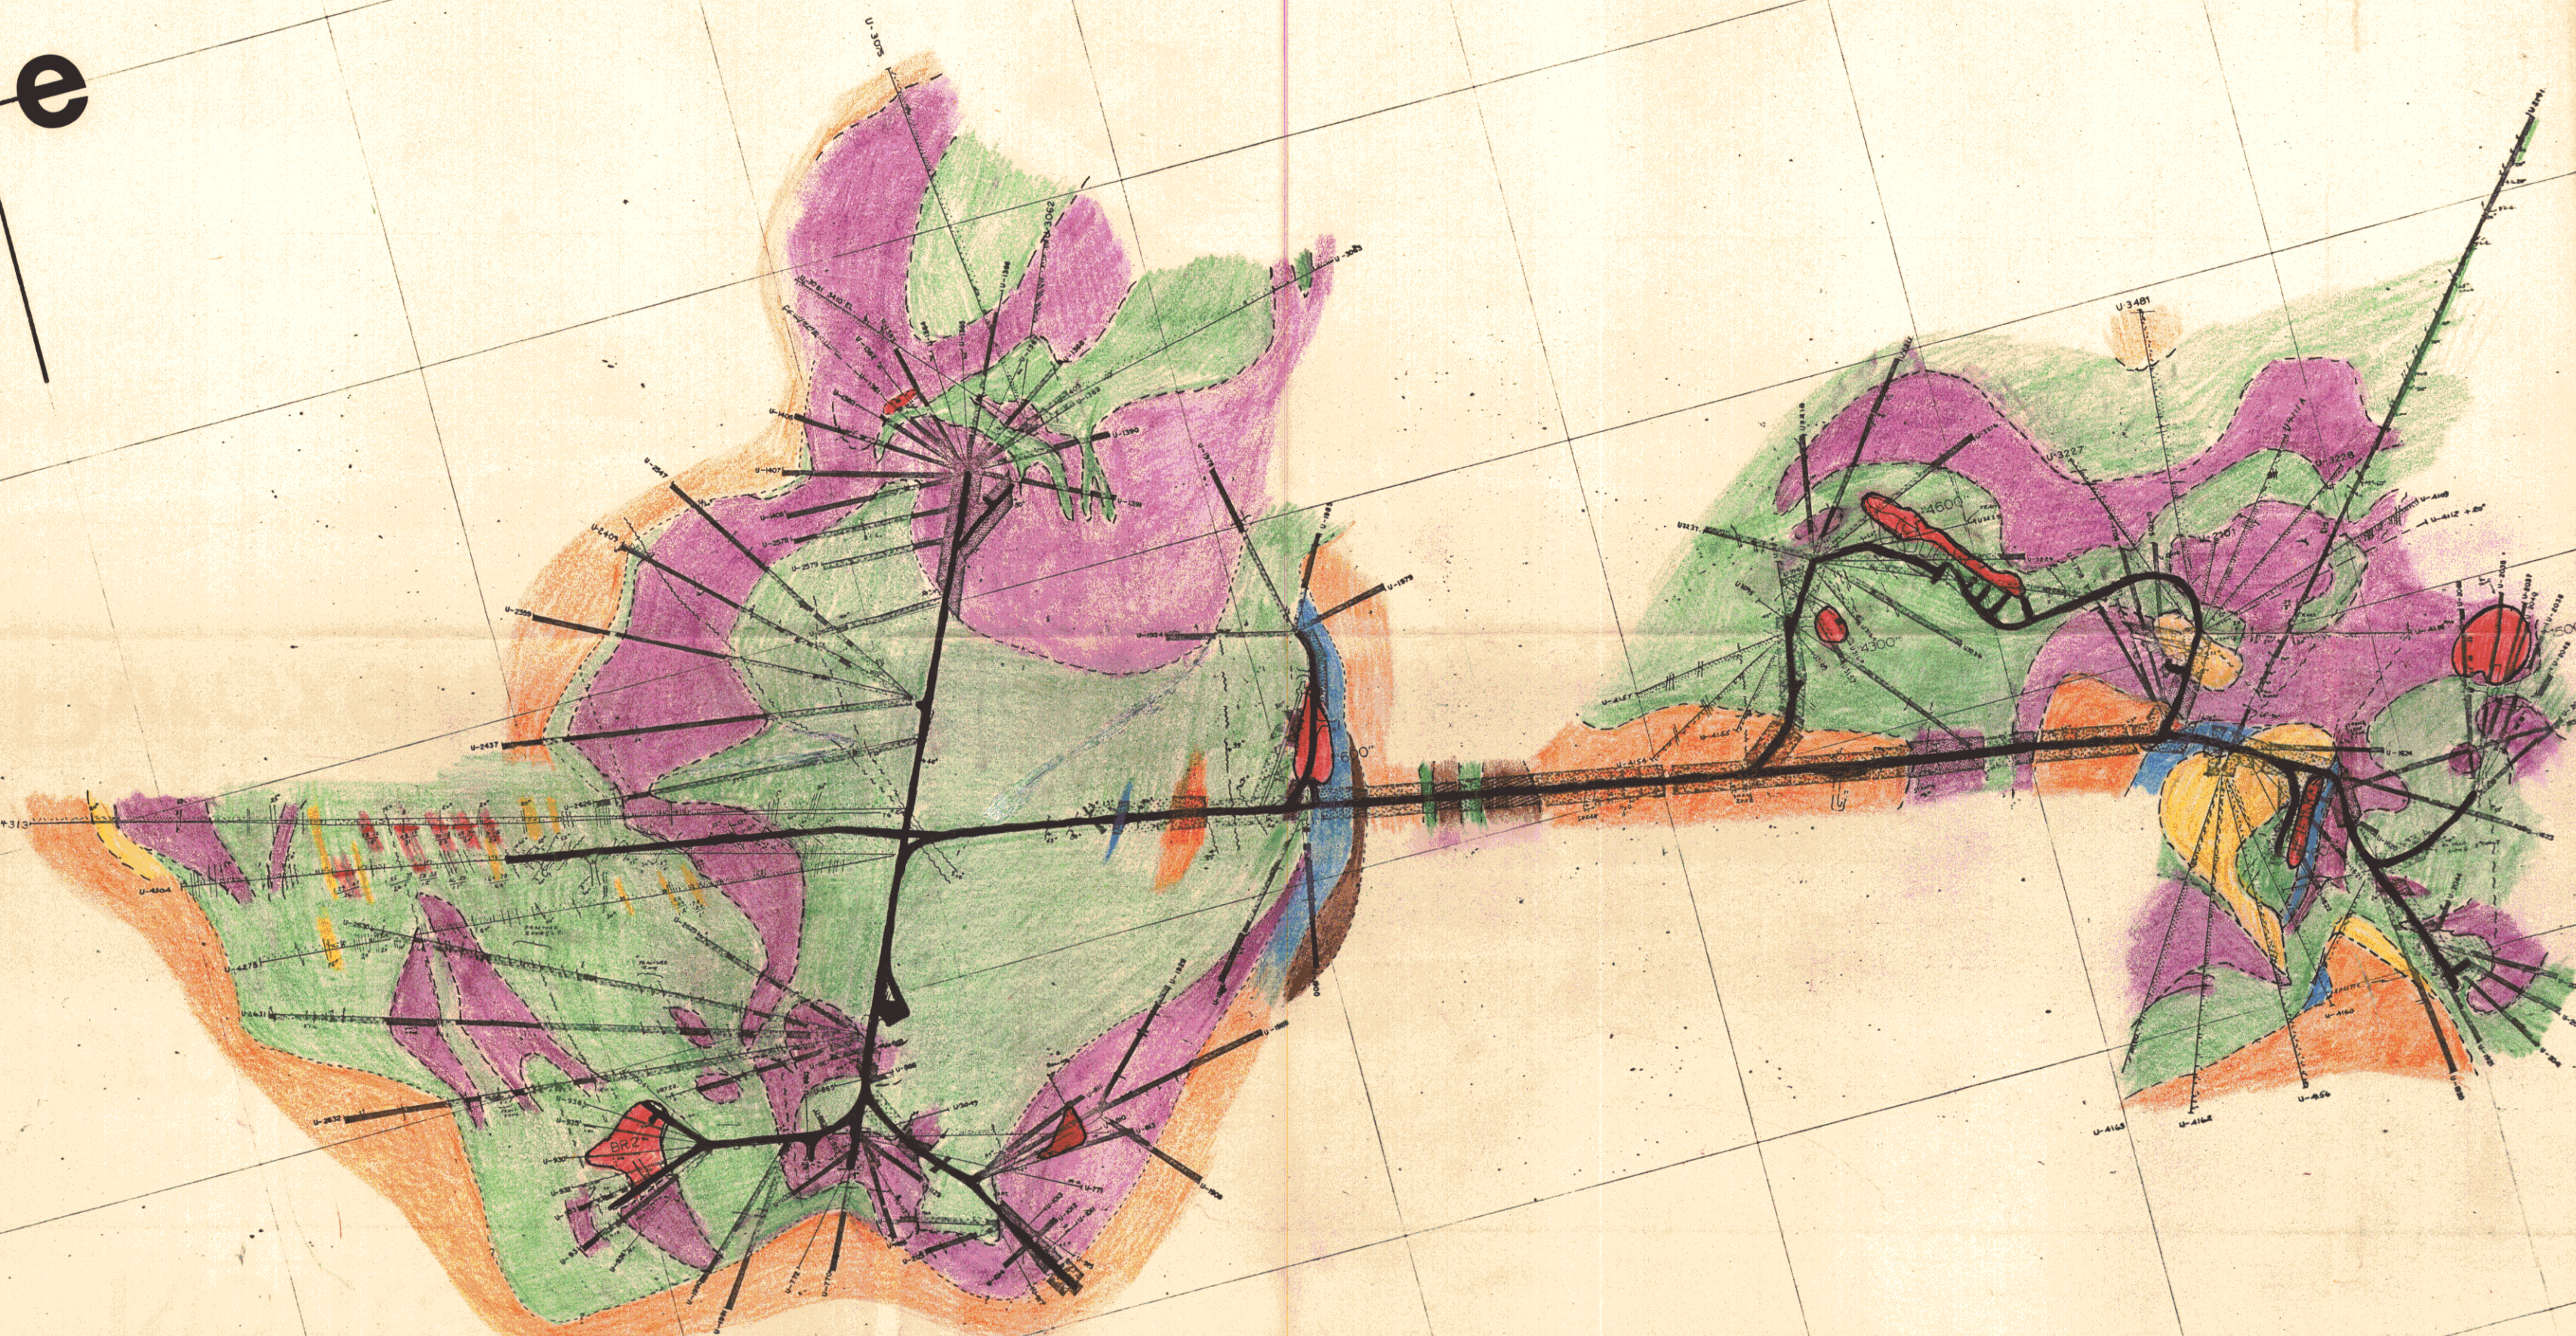

3250 LEVEL

Legend

Diorite

Norite

Hornblendite

**Hornblende
Pyroxenite**

Peridotite

Metasediment

Ore

FROM: GIANT MASCOT LEVEL PLANS

Fig 7.B

009216