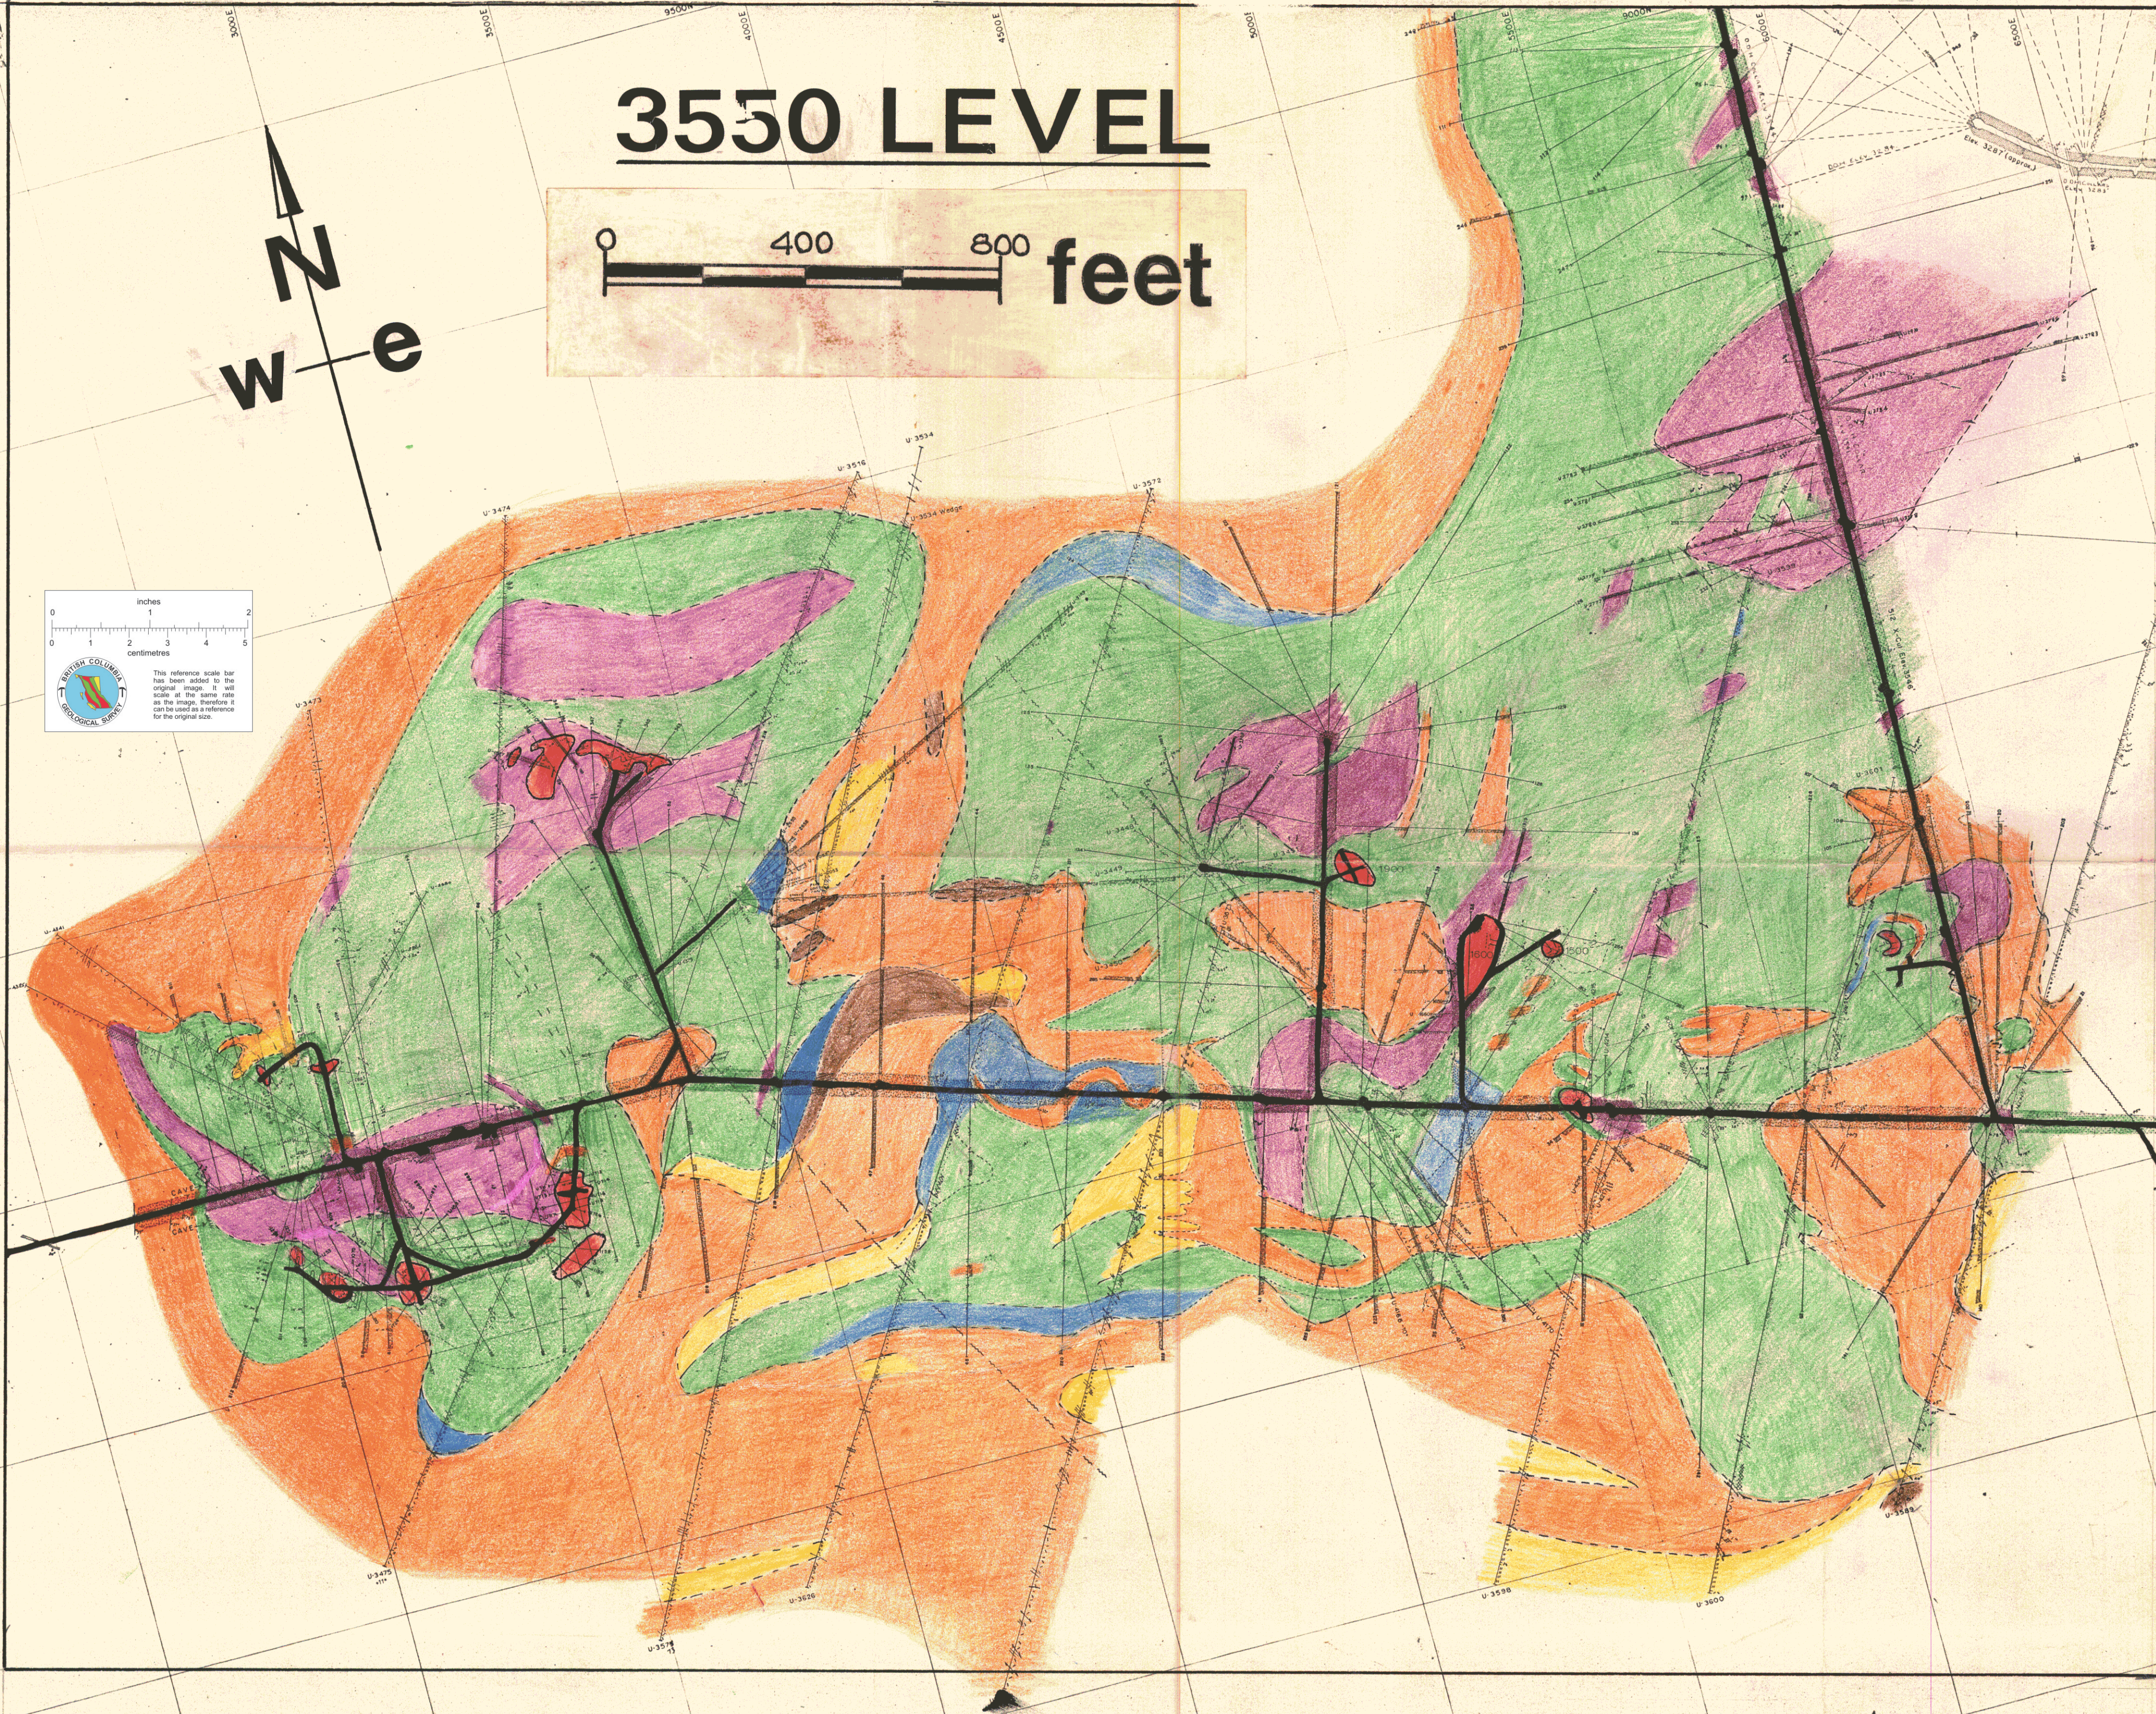

# 3550 LEVEL

0 400 800 feet

## Legend

Diorite

Norite

Hornblendite

Hornblende  
Pyroxenite

Peridotite

Metasediment

Ore

FROM: GIANT MASCOT LEVEL PLANS

FIG. NO. 7A

3500

009214