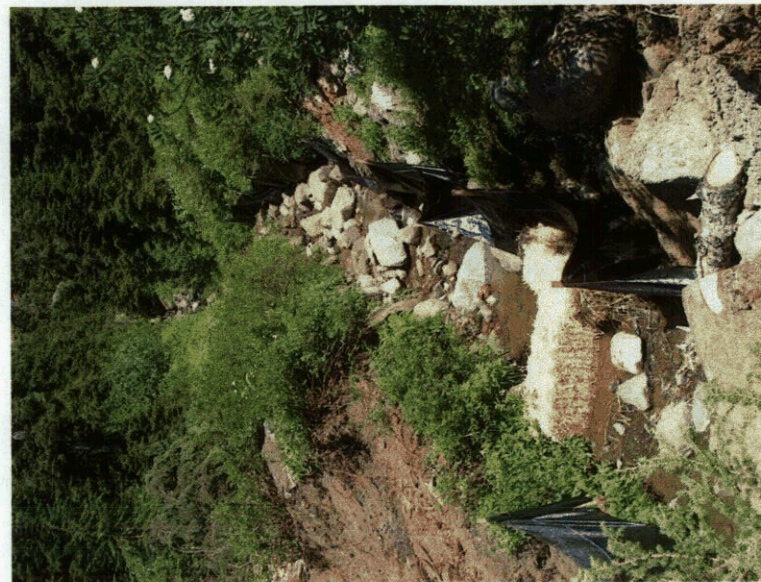

July 11, 2001 - Giant Mascot Mine - Brunswick Zone
Glory Hole - View Looking West

July 11, 2001 - Giant Mascot Mine - Star of Emory Area
Stream Sediment Control at Glory Hole Reclamation Site

PROPERTY FILE

July 11, 2001 - Giant Mascot Mine - Reclaimed Portal
Robert Pinsent, Chris Ash, Mary (student) of G.S.B.

July 11, 2001 - Giant Mascot Mine - Star of Emory Area
Robert Pinsent, Chris Ash, Mary (student) of G.S.B.