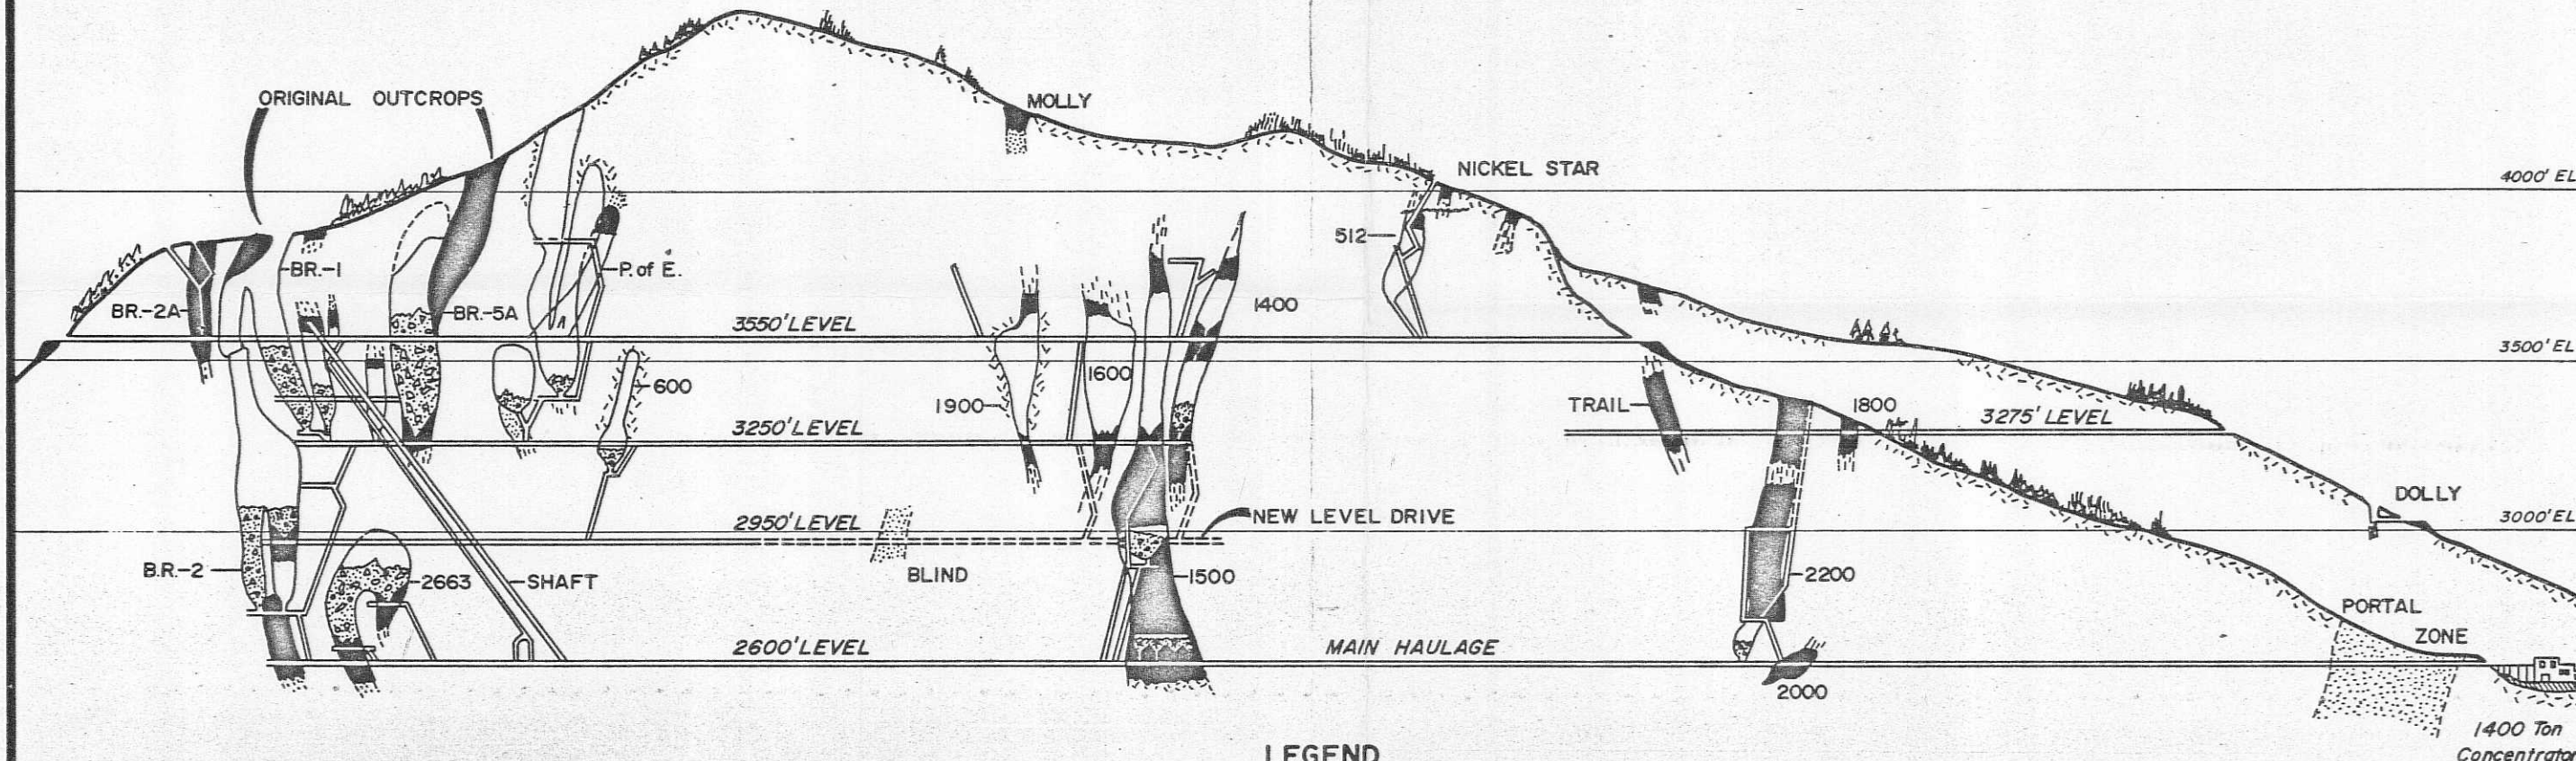

GIANT MASCOT MINES LIMITED (N.P.L.)

LONGITUDINAL SECTION OF GIANT NICKEL MINE

HOPE, B.C.

SCALE: 1" = 500 ft.

Feet 500 0 500 1000 1500 2000 2500 Feet

WEST

EAST

LEGEND

-  Broken Ore Reserves
-  Ore Reserves in place
-  Indicated Zones
- BR — Brunswick Zones
- P. of E. — Pride of Emory Zone

DECEMBER, 1967

PROPERTY LOCATED 124 MILES EAST OF VANCOUVER.

PROPERTY FILE
92HSW004(5E)