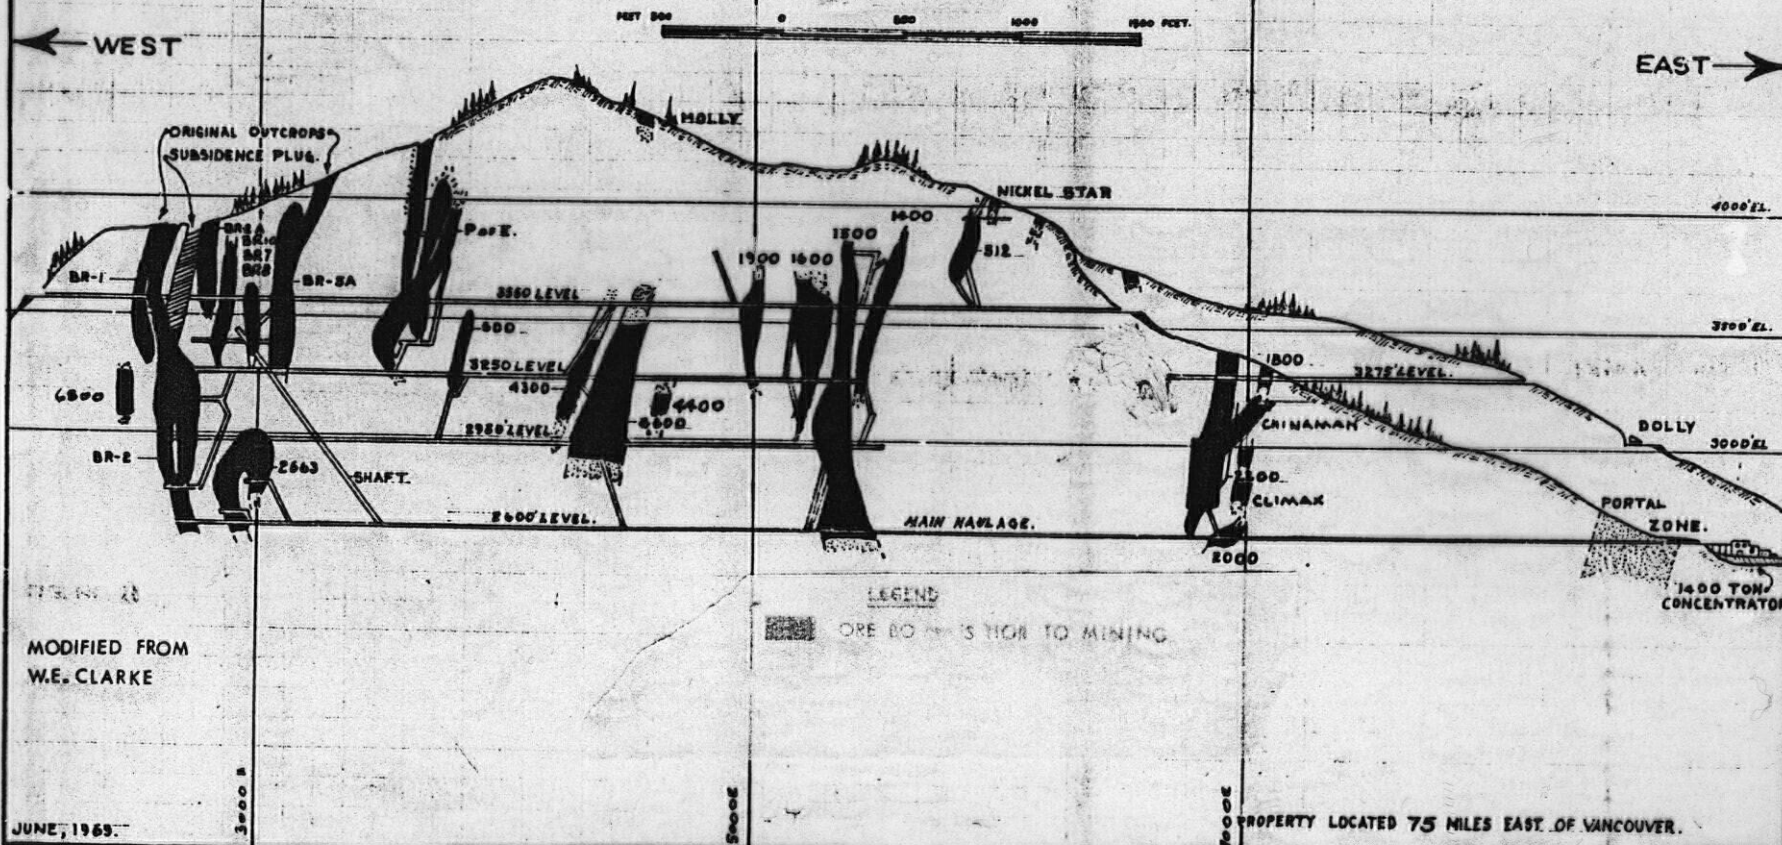

GIANT MASCOT MINES LIMITED.

LONGITUDINAL PROJECTION OF GIANT NICKEL MINE

HOPE, B.C.

MODIFIED FROM
W.E. CLARKE

JUNE, 1969.

PROPERTY LOCATED 75 MILES EAST OF VANCOUVER.

009156