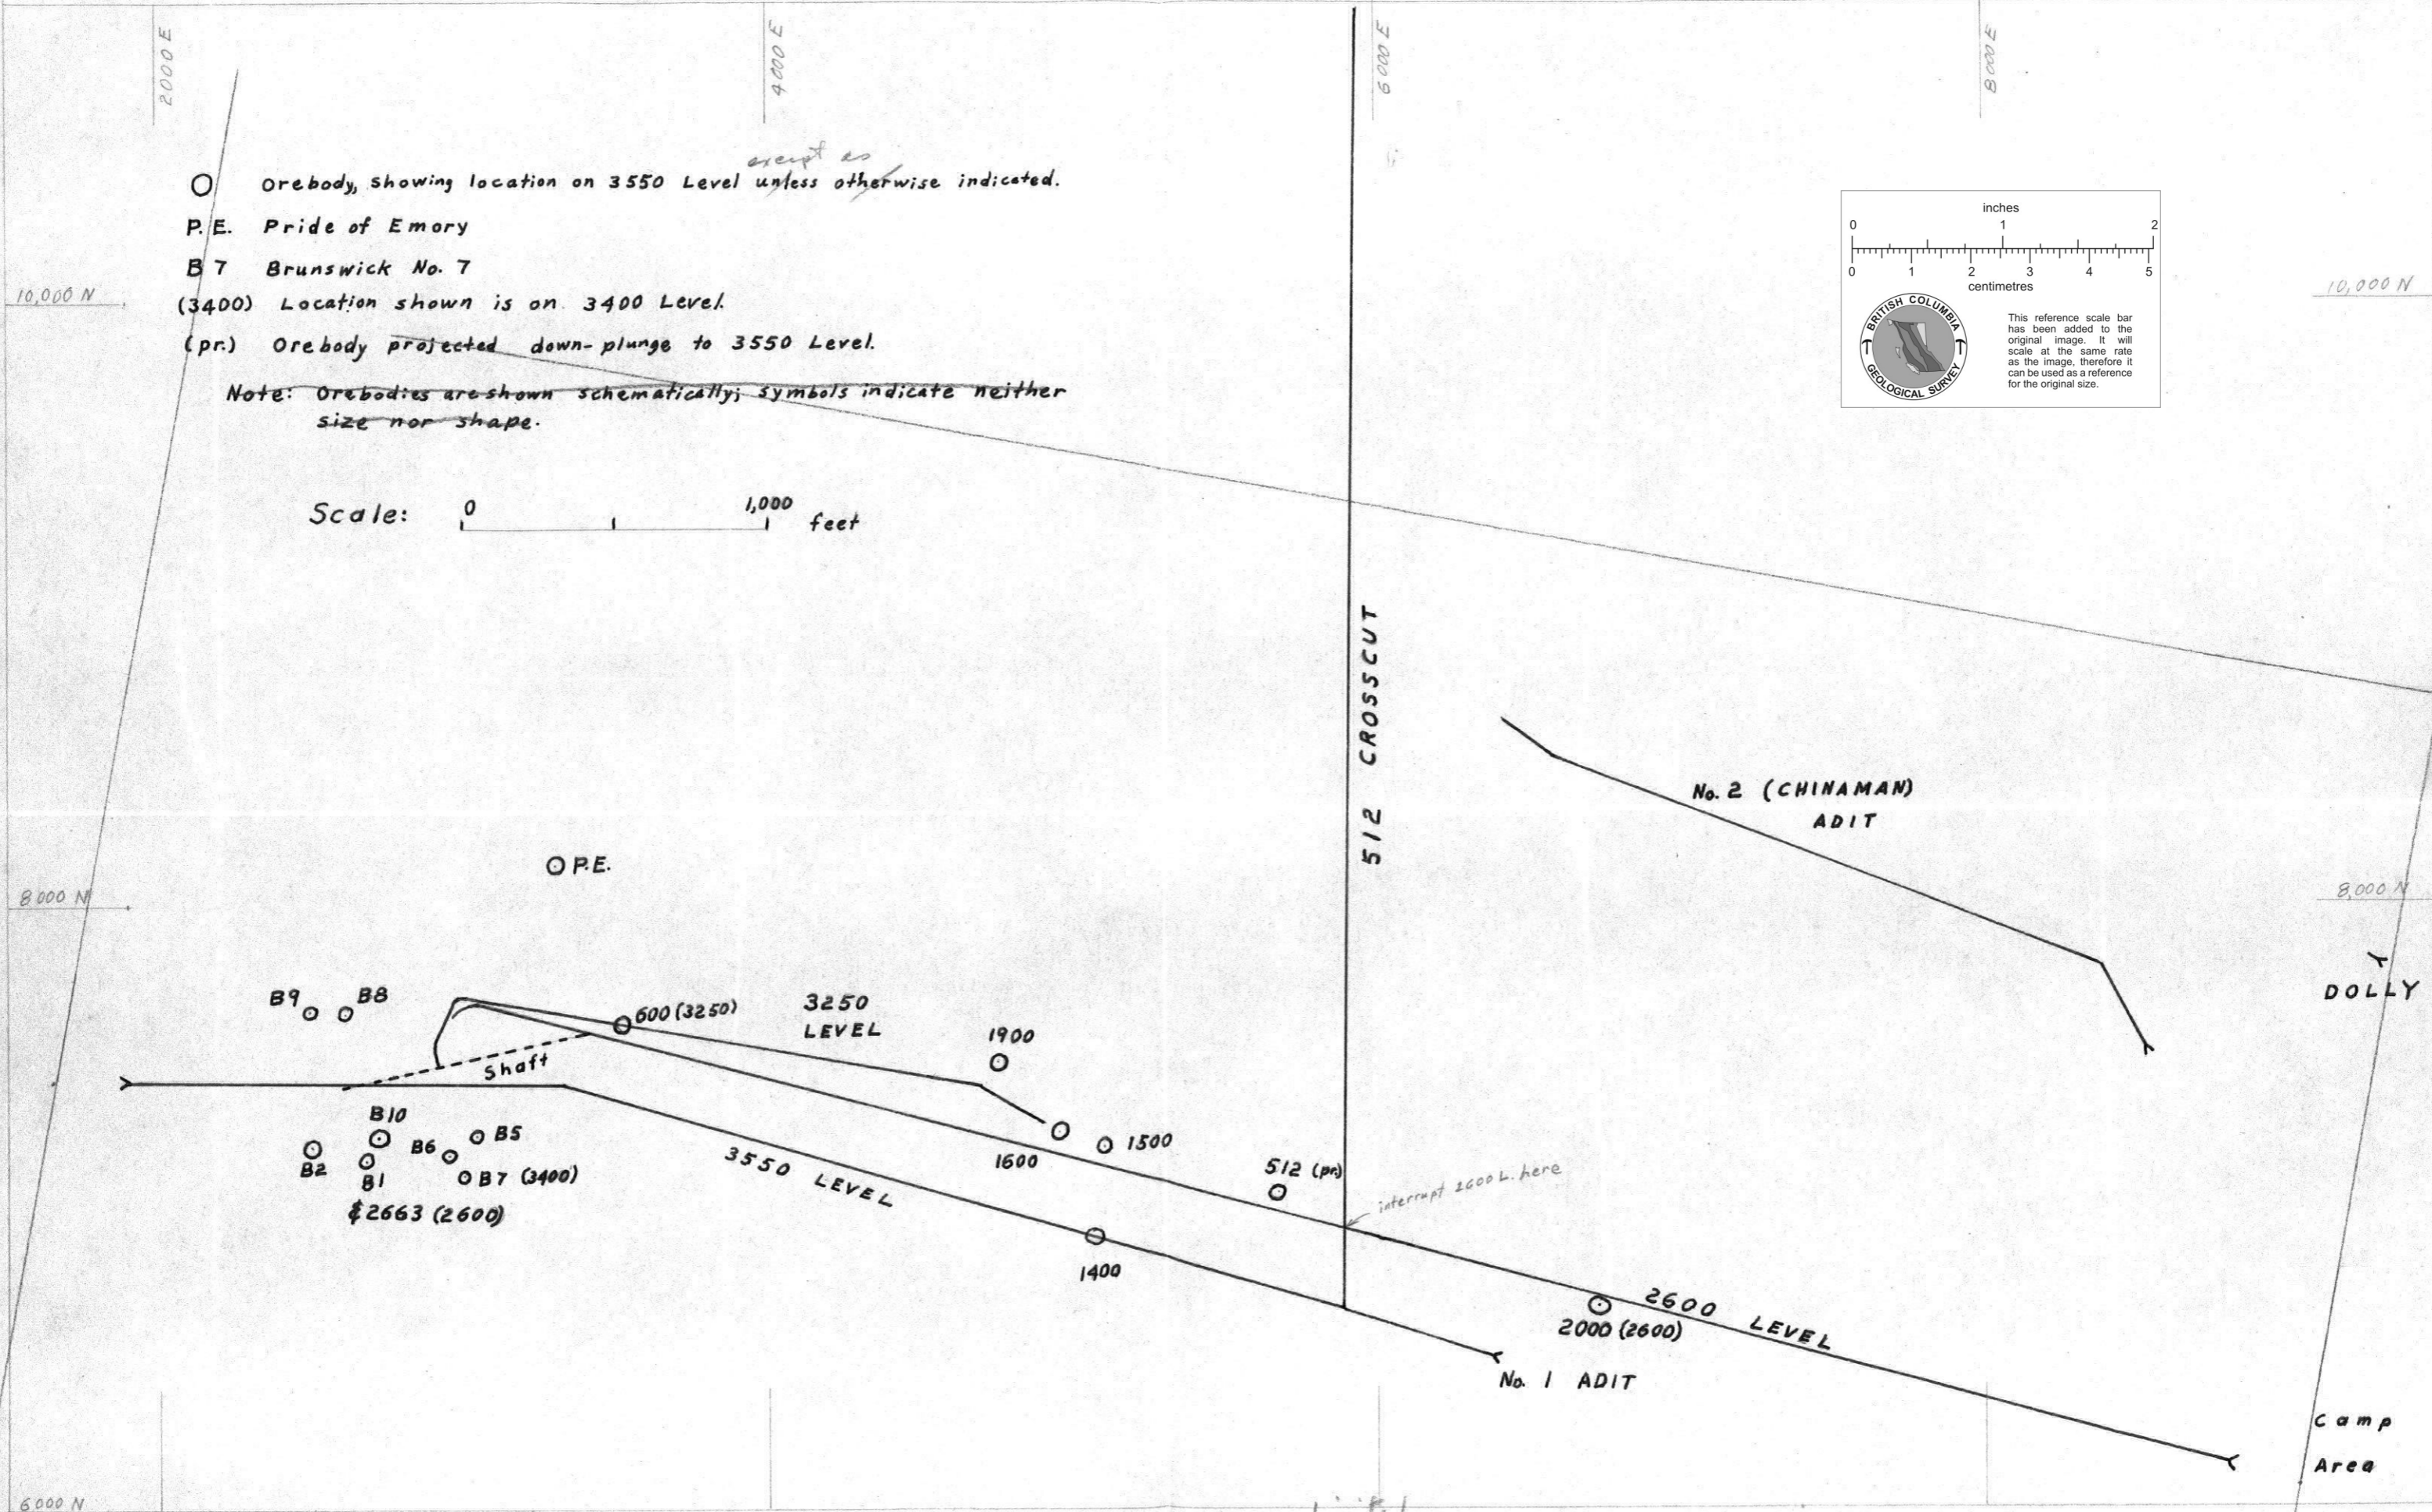

○ Orebody, showing location on 3550 Level *except as* unless otherwise indicated.
 P.E. Pride of Emory
 B7 Brunswick No. 7
 (3400) Location shown is on 3400 Level.
 (pr.) Orebody projected down-plunge to 3550 Level.

Note: Orebodies are shown schematically; symbols indicate neither size nor shape.

Scale: 0 1,000 feet

Reduce 2/1 for page size

Fig. E3.

Giant Mascot Mine: ³Limited Orebodies and principal workings

92HSW004-06

009139