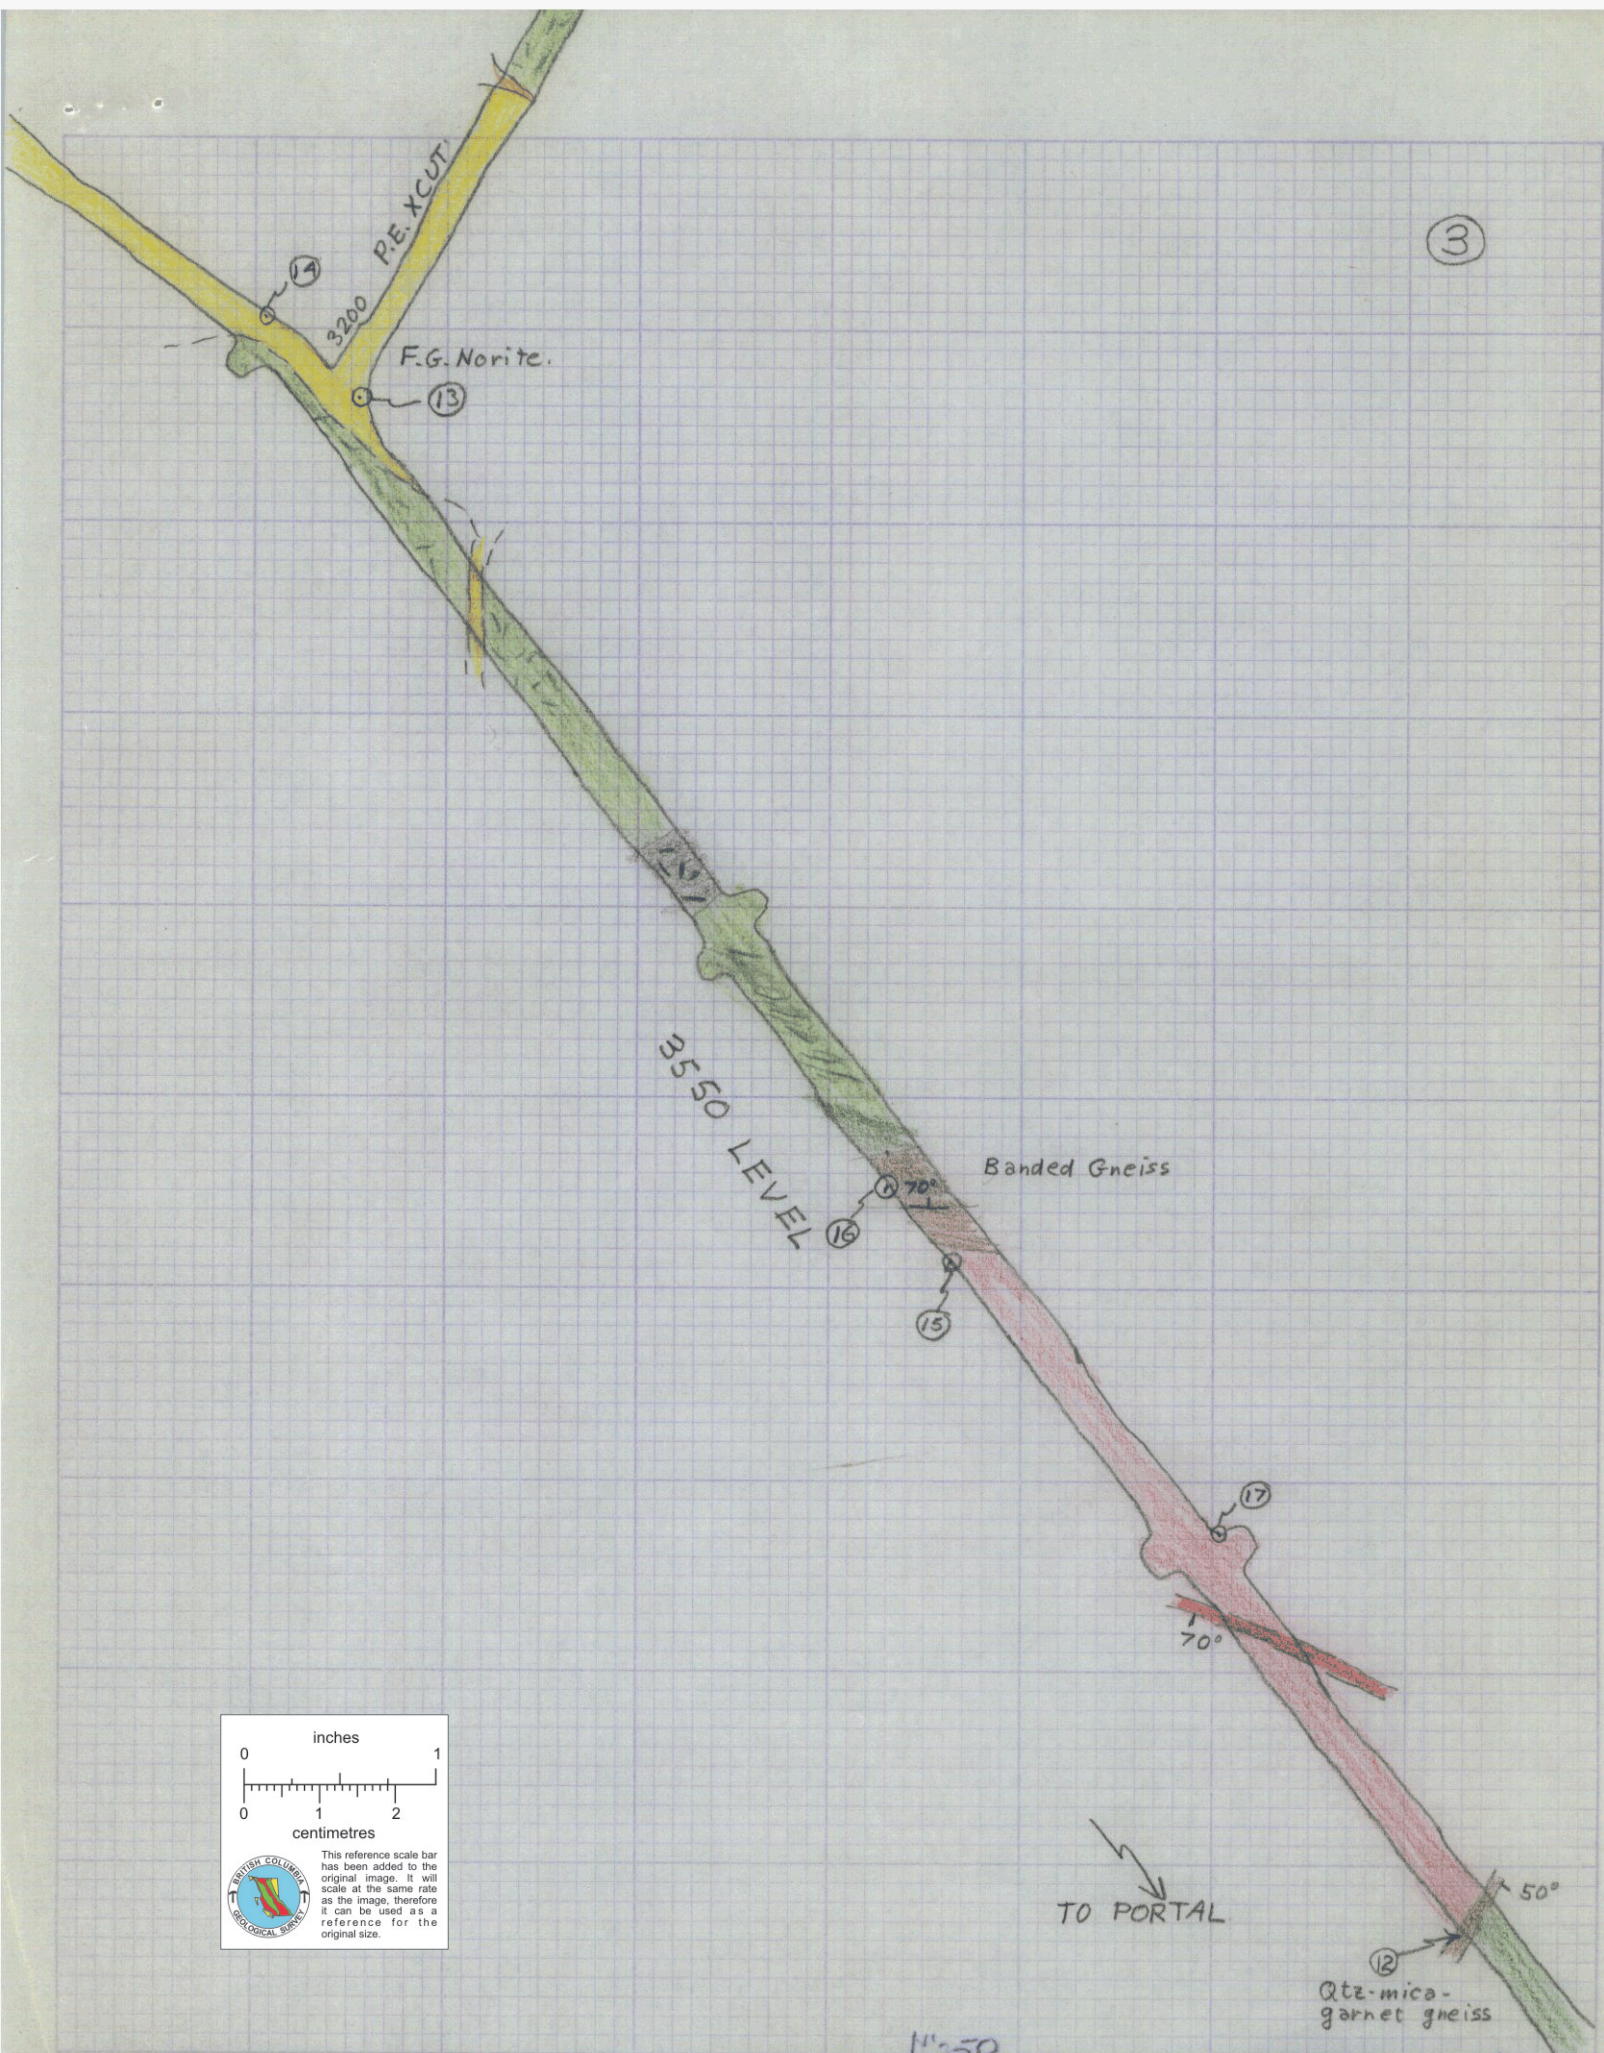

7200 N

1353

m/g Hpo

1438
slightly

1439

schistose
1/4 mile sp. 13

67 r36

Massive Hpo

inches
0 1

centimetres
0 1 2

BRITISH COLUMBIA
GEOLOGICAL SURVEY

This reference scale bar has been added to the original image. It will scale at the same rate as the image, therefore it can be used as a reference for the original size.

TO PORTAL

1"=50

GRHSW004(SE)

BUFFEL & BERRY CO.
MADE IN U.S.A.

0 1 inches

0 1 2 centimetres

This reference scale bar has been added to the original image. It will scale at the same rate as the image, therefore it can be used as a reference for the original size.

3

1"=50

92HSW004(5E)