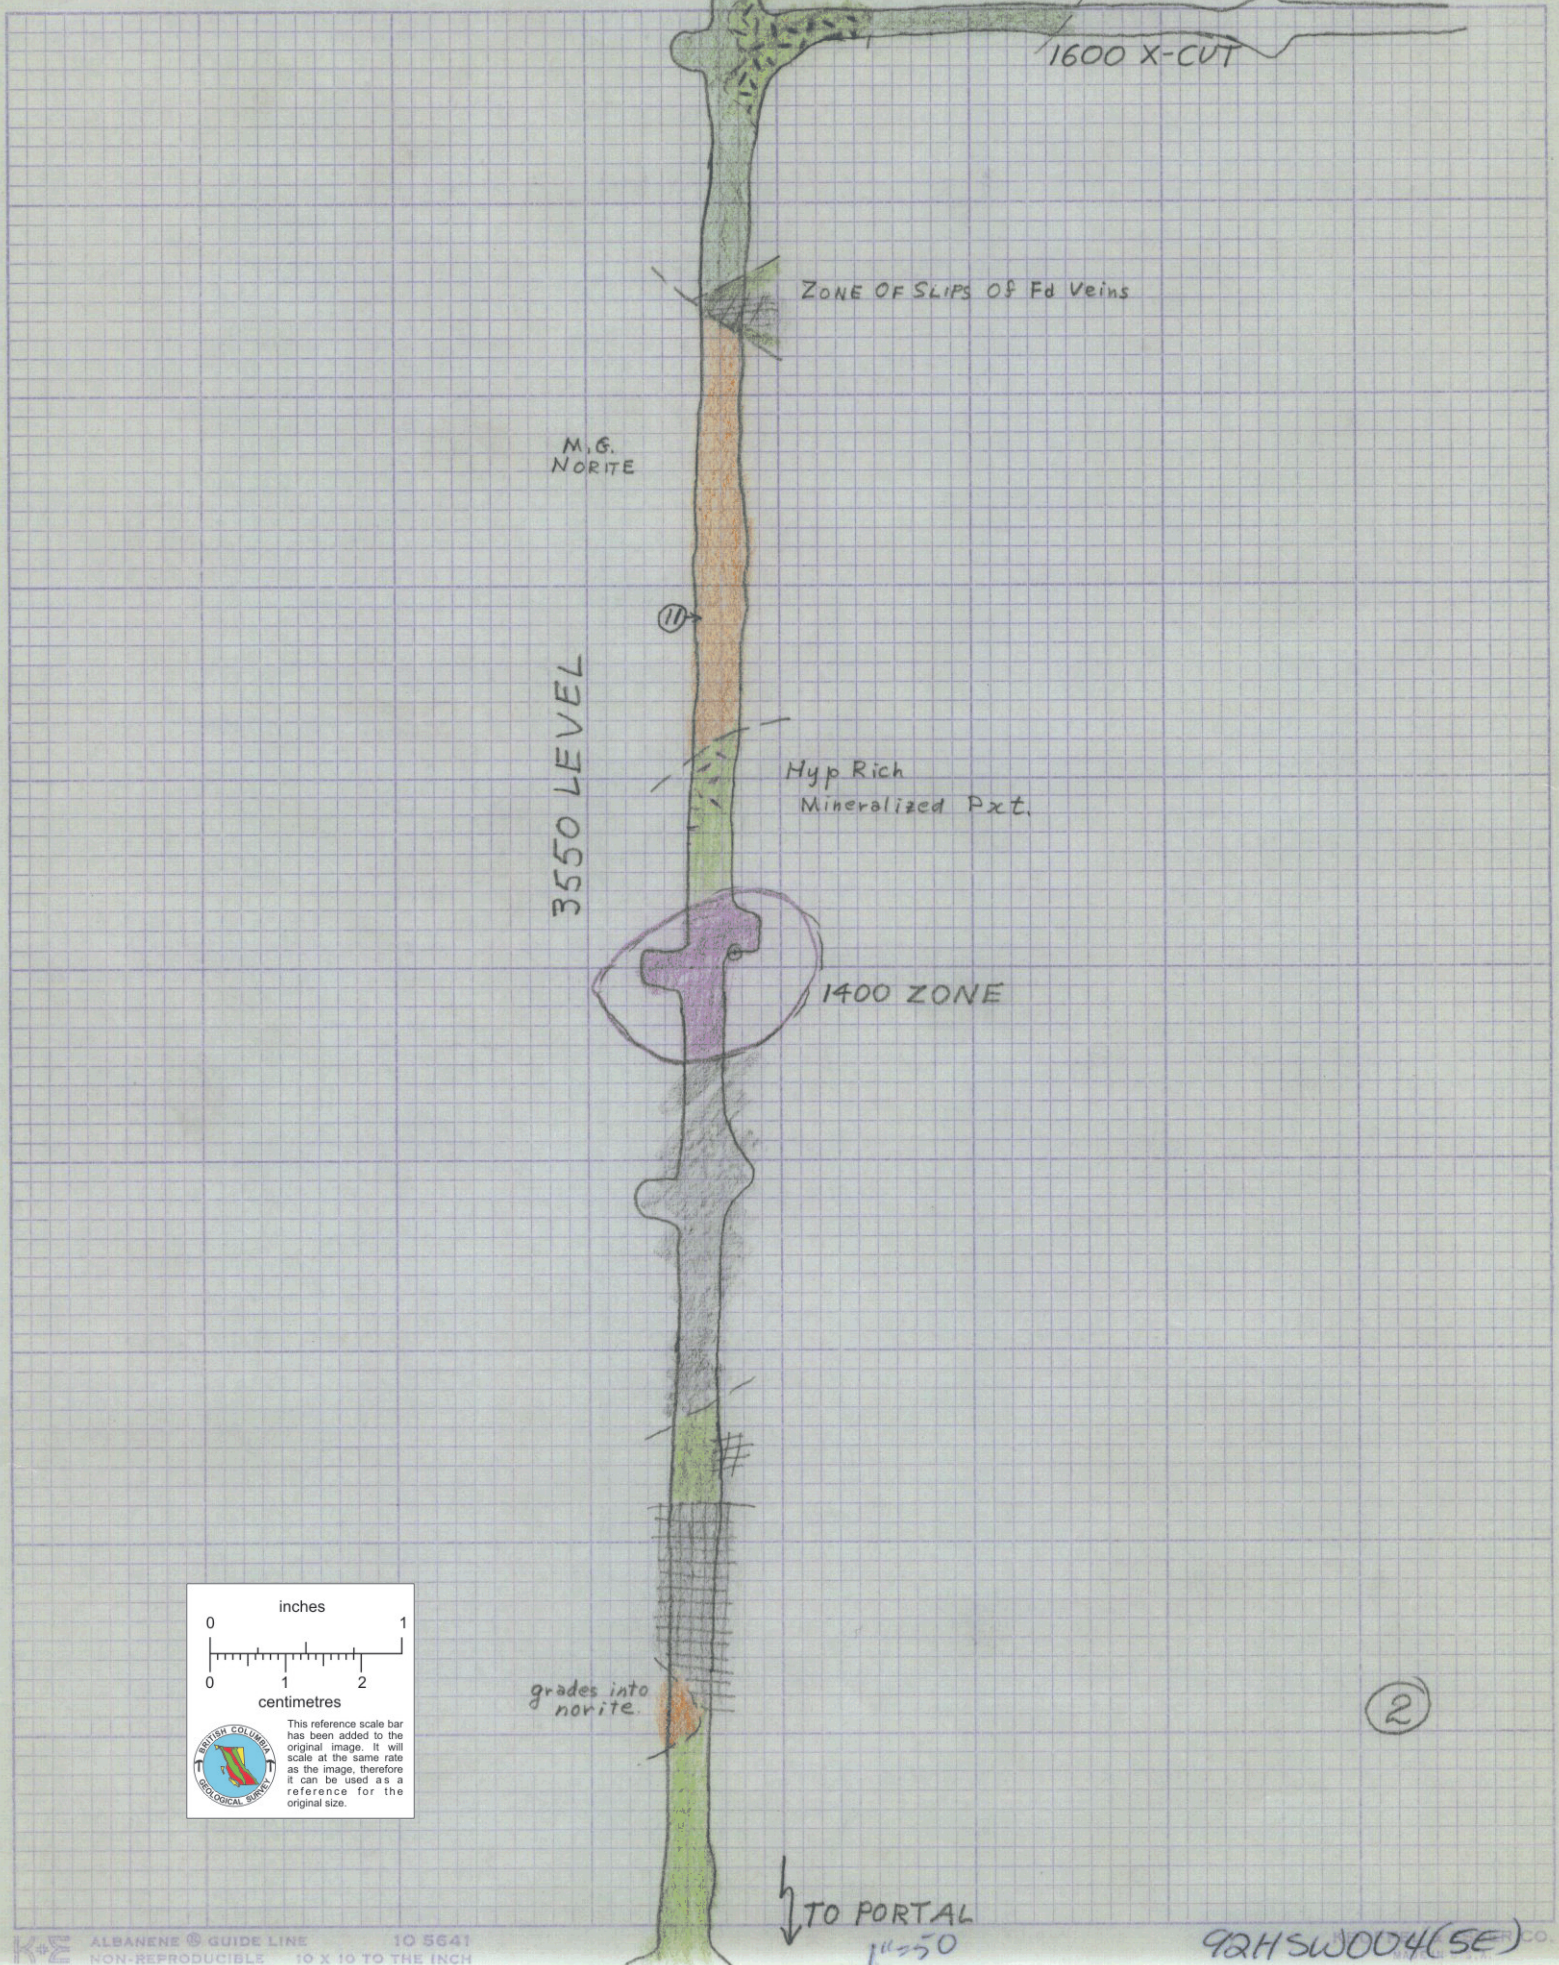

7200 N

1353

m/g Hpo

1438
slightly

1439

schistose
1/4 mile sp. 13

67 r36

Massive Hpo

inches
0 1

centimetres
0 1 2

BRITISH COLUMBIA
GEOLOGICAL SURVEY

This reference scale bar has been added to the original image. It will scale at the same rate as the image, therefore it can be used as a reference for the original size.

TO PORTAL

1"=50

GRHSW004(SE)

BUFFEL & BERRY CO.
MADE IN U.S.A.

0 1 inches

0 1 2 centimetres

This reference scale bar has been added to the original image. It will scale at the same rate as the image, therefore it can be used as a reference for the original size.

3

1"=50

92HSW004(5E)