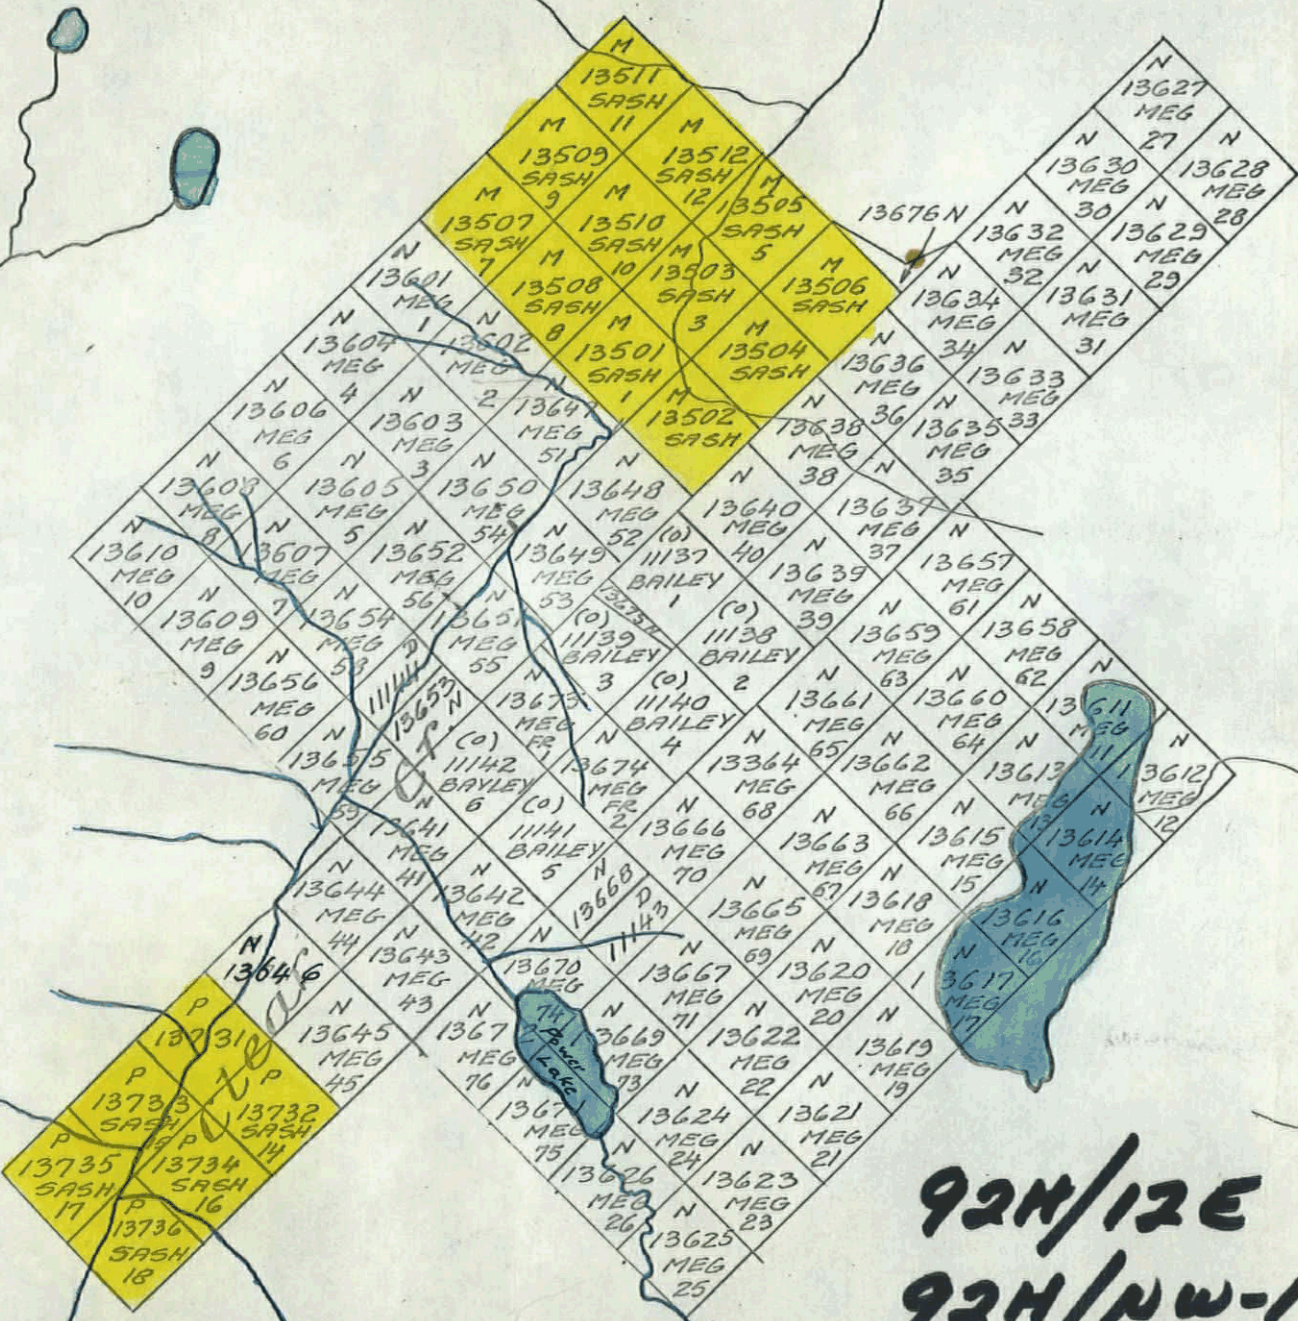

Gem Exploration Feb '66

92HNW001-06  
PROPERTY FILE  
1" = 1/2 mile

Spuzzum Ck.

Tsileuh  
Tsileuh

Sash 1-12 & 13-18  
Litch Coast

92N/12E  
92N/NW-1

008667