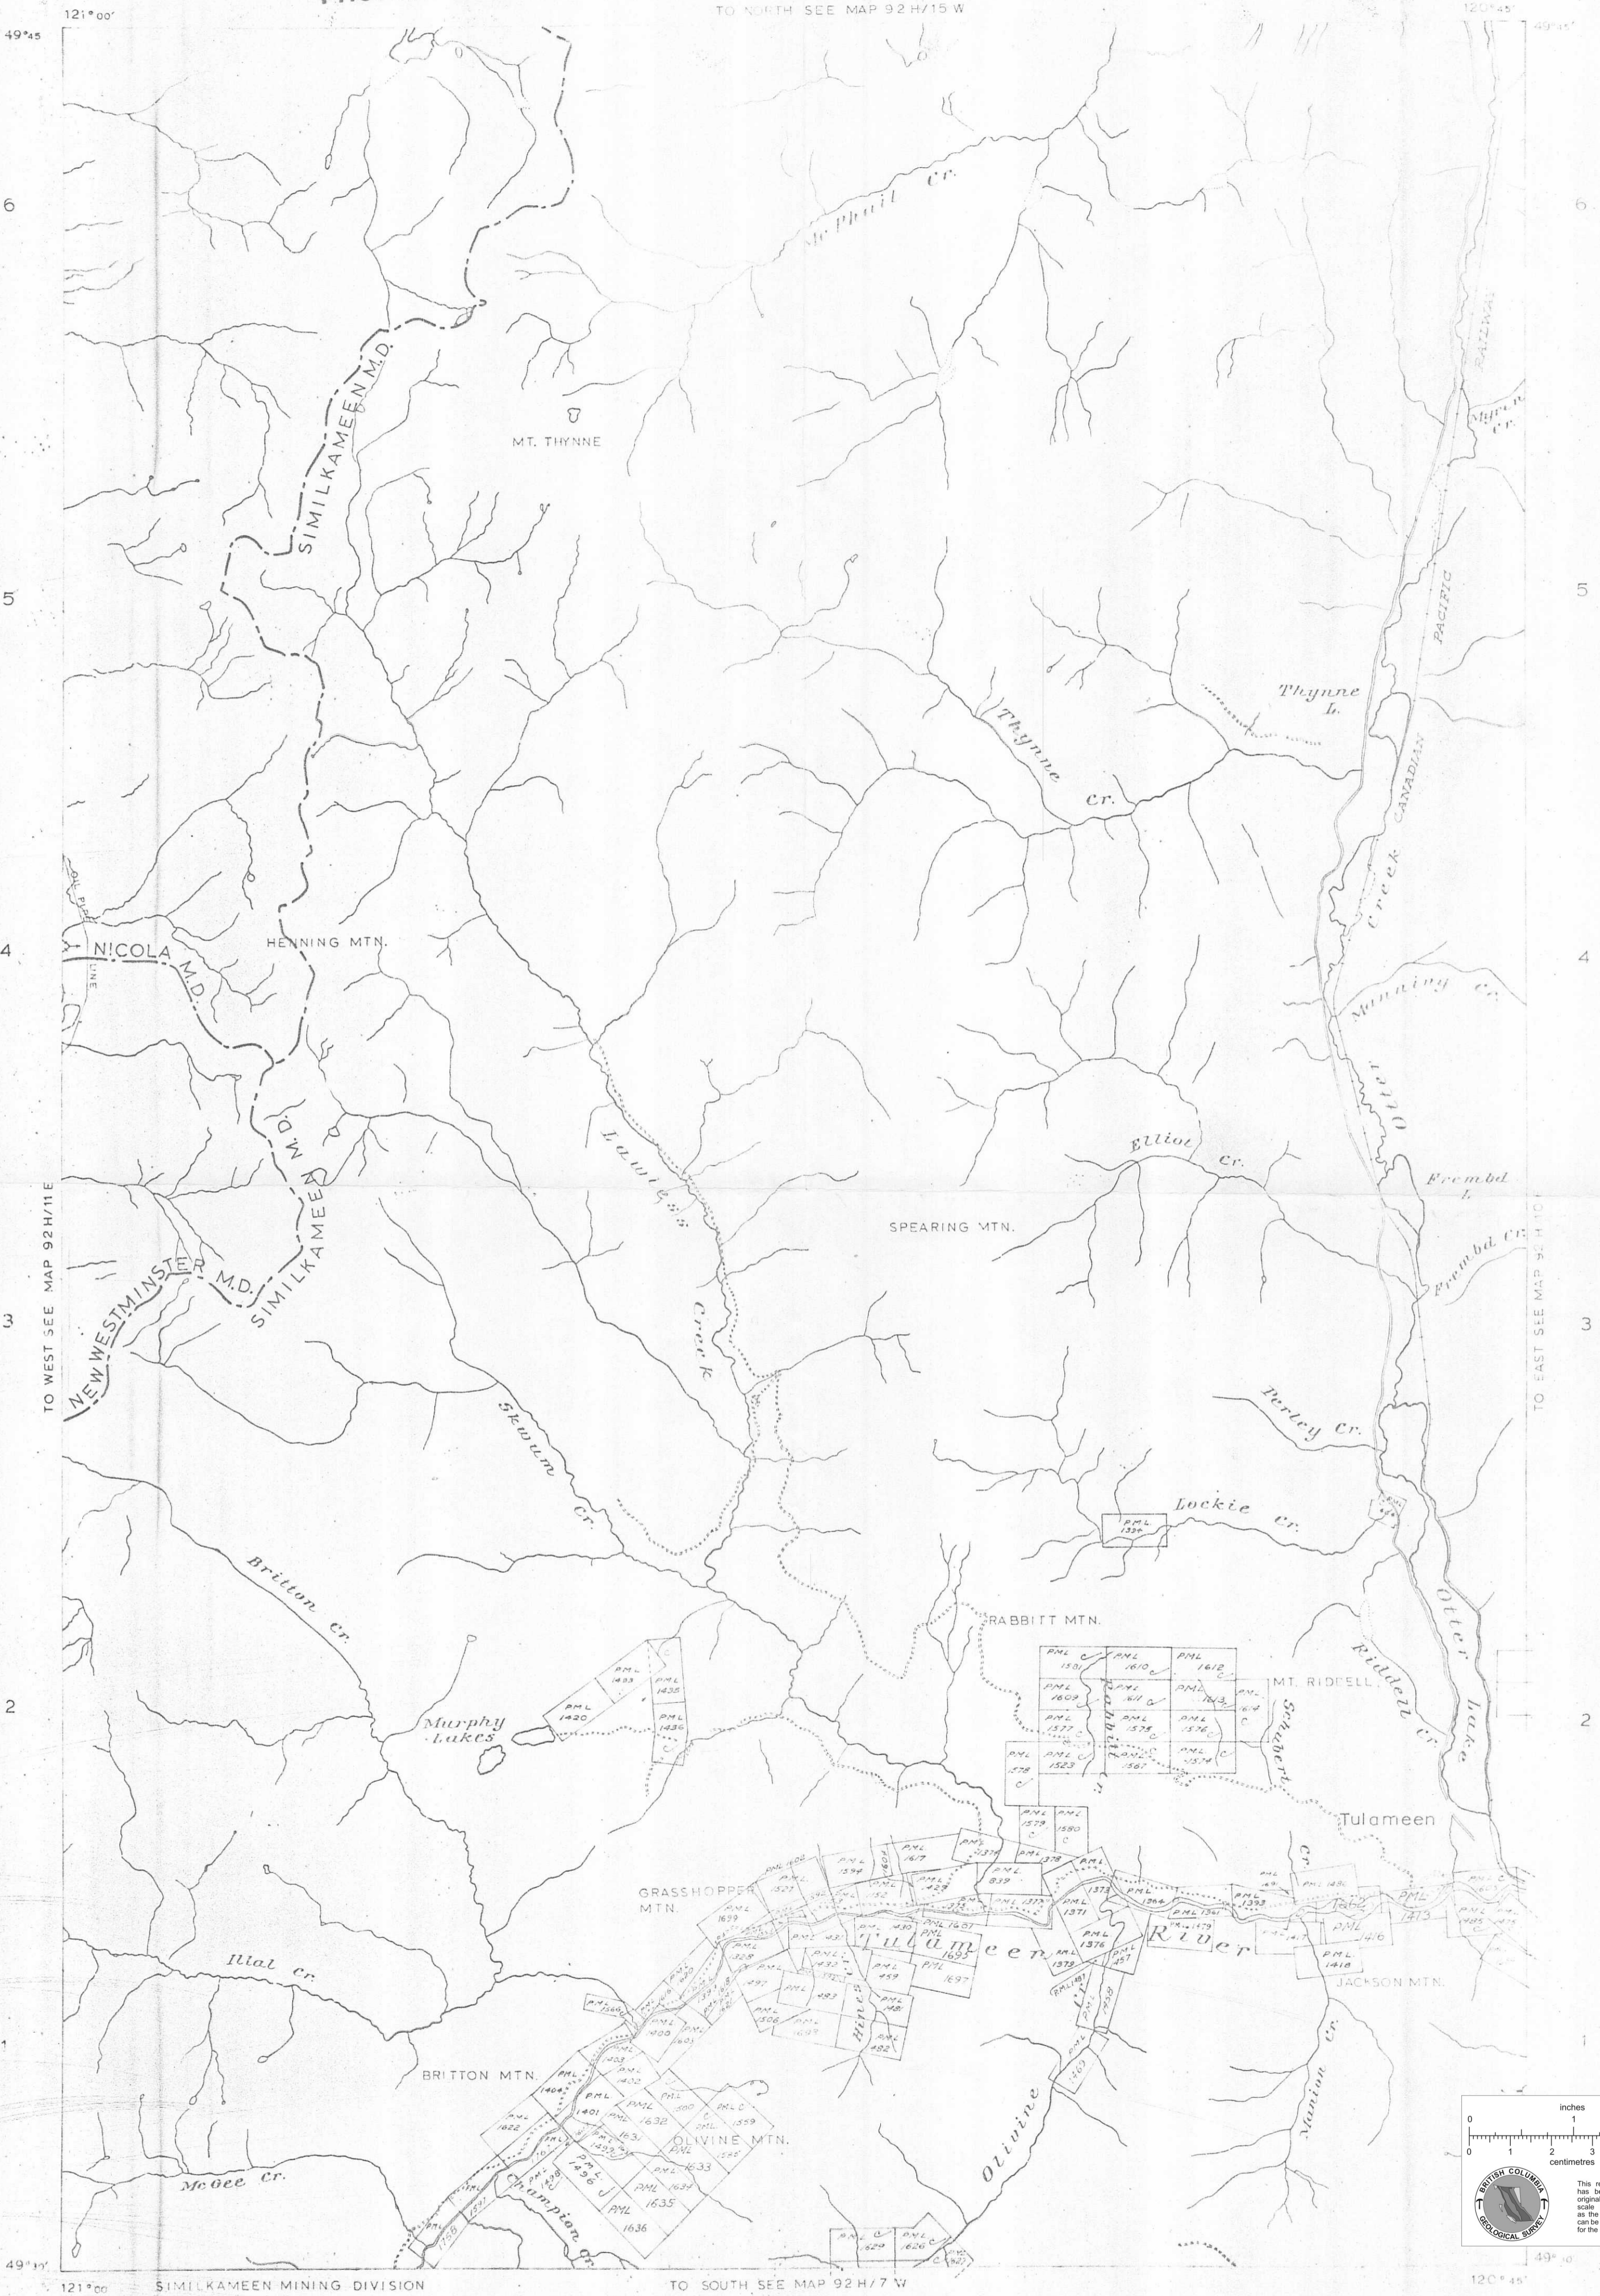

92HNE 184 (10W) -05
PROPERTY FILE

TO NORTH SEE MAP 92H/15 W

92H/10
PLACE

TO WEST SEE MAP 92H/11E

TO EAST SEE MAP 92H/10C

121° 00' SIMILKAMEEN MINING DIVISION

TO SOUTH SEE MAP 92H/7 W

For up to date information on claims in any area you should apply to the Mining Registrar at the Mining Division Office.

DEPARTMENT OF MINES AND PETROLEUM RESOURCES
VICTORIA, B.C.

This map is prepared to serve as a guide to the positions of located mineral claims and Patented Mining Leases only. Unlocated claims and leases are not shown. This map is not a legal document and should not be used as such.