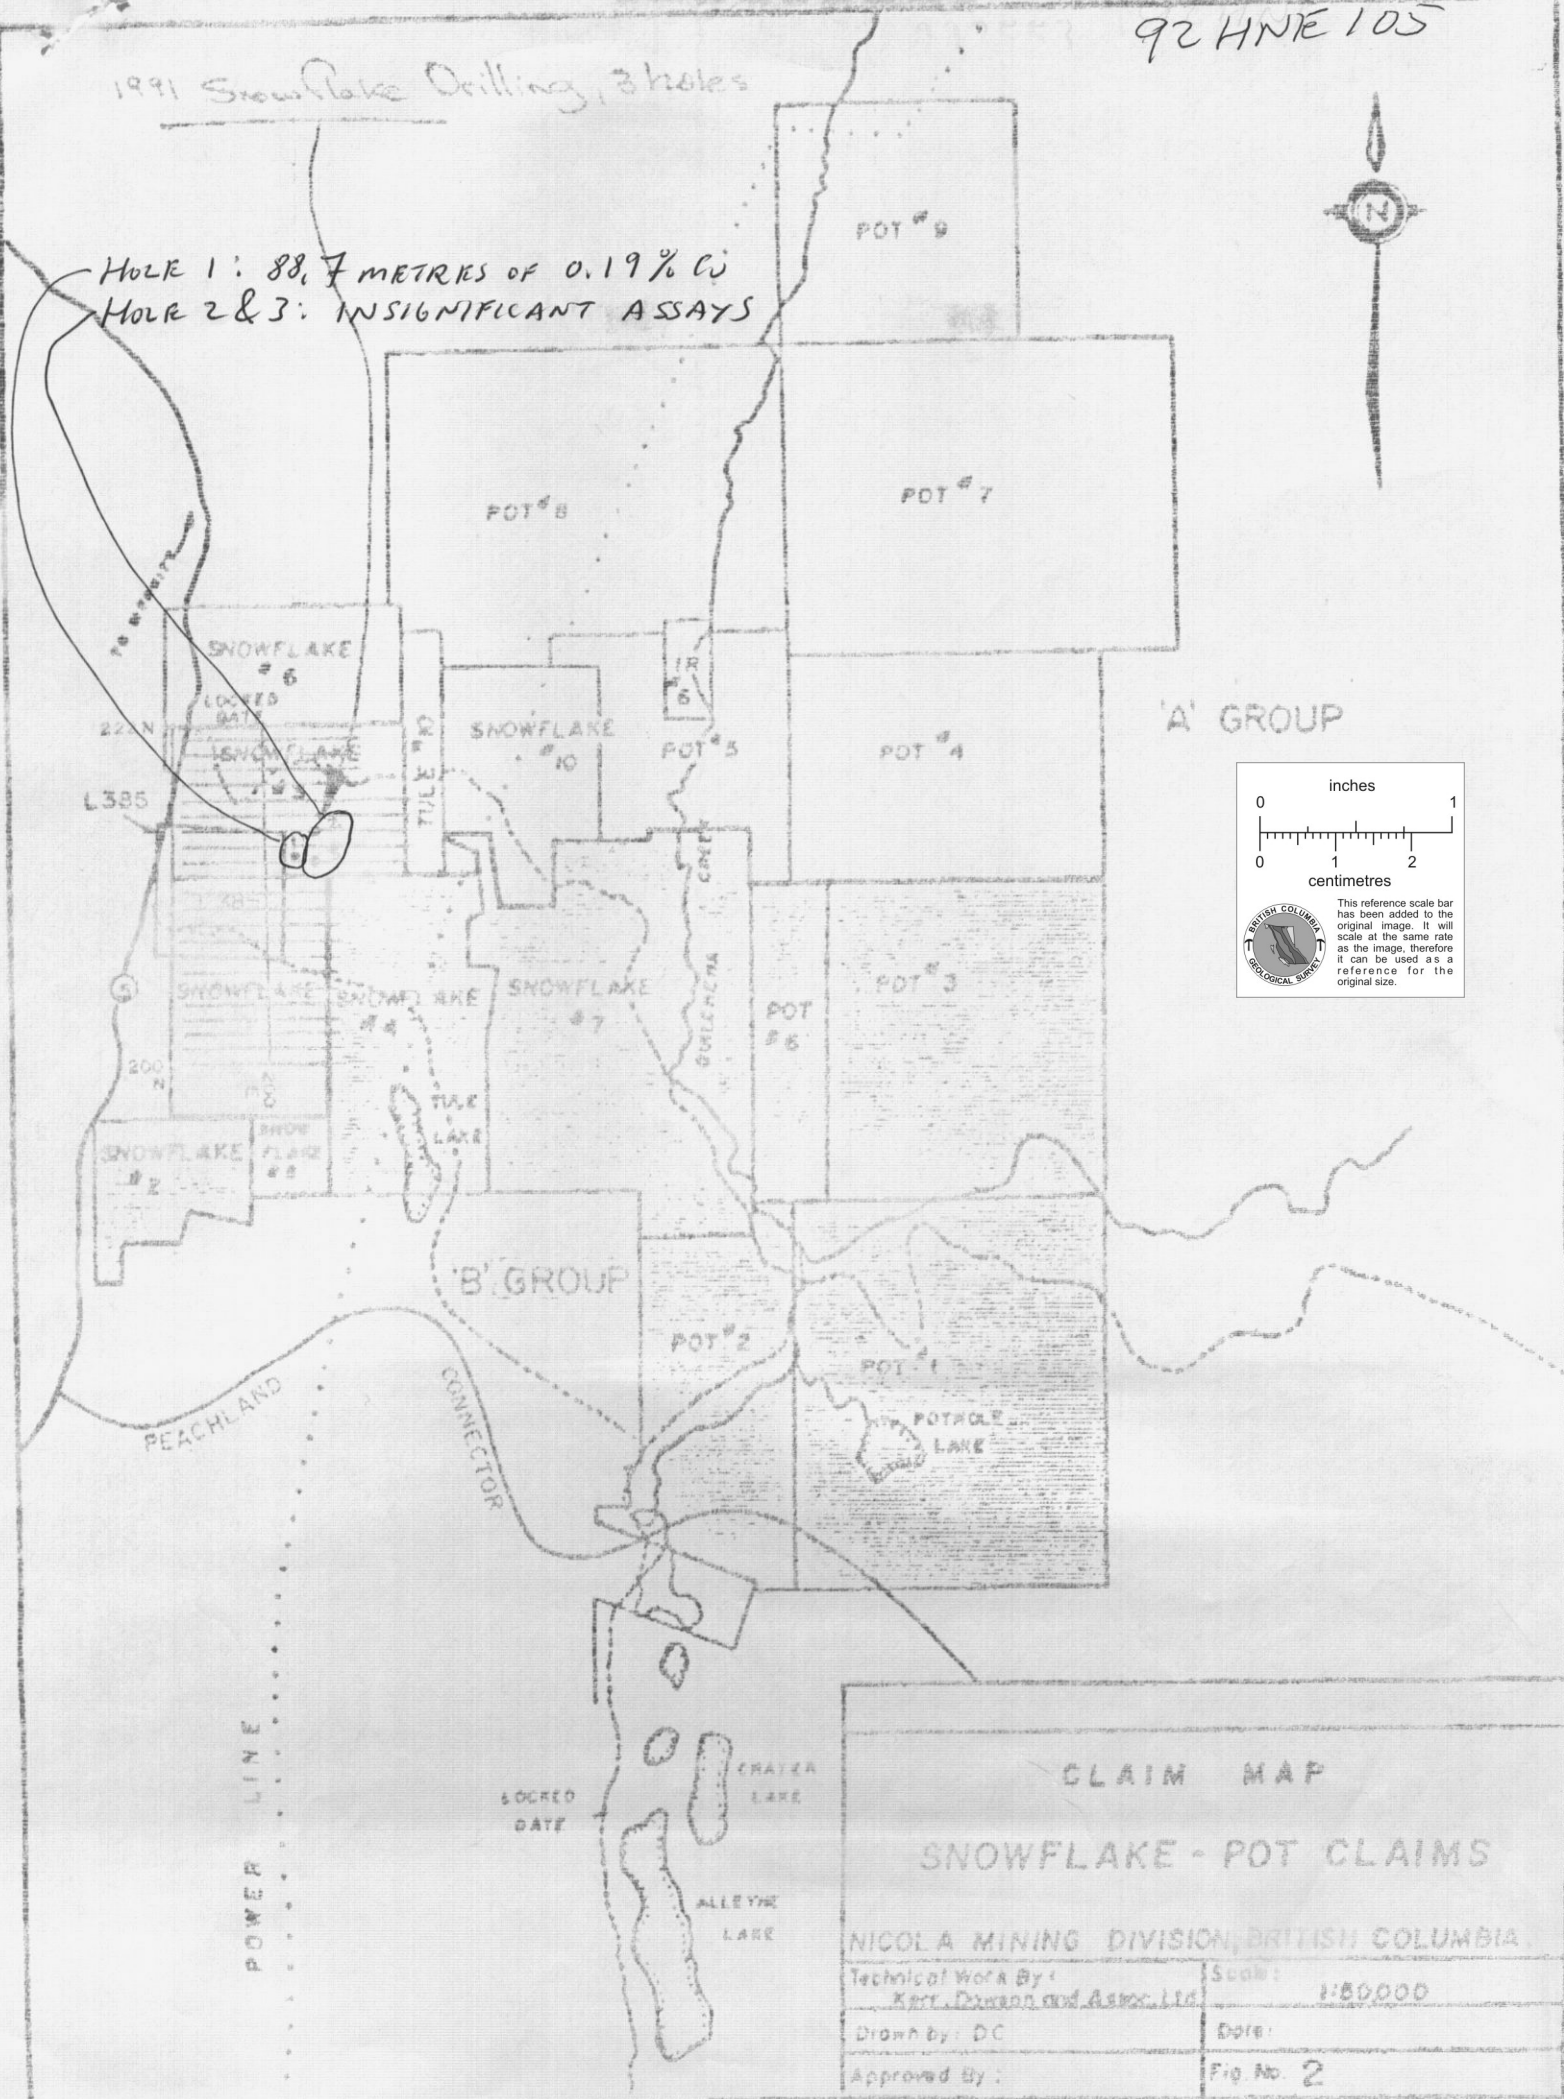

FROM: BERT REEVE

FAX #: 1-356-7413

SUBJECT: \_\_\_\_\_

PAGE 1 OF 2

INCLUDING THIS PAGE

92 HNE 105

1991 Snowflake Drilling, 3 holes

HOLE 1: 88.7 METRES OF 0.19% Cu  
HOLE 2 & 3: INSIGNIFICANT ASSAYS

0 inches 1

0 1 2 centimetres

This reference scale bar has been added to the original image. It will scale at the same rate as the image, therefore it can be used as a reference for the original size.

<b>CLAIM MAP</b>	
<b>SNOWFLAKE - POT CLAIMS</b>	
NICOLA MINING DIVISION, BRITISH COLUMBIA	
Technical Work By: Kerr, Downard and Assoc. Ltd.	Scale: 1:80000
Drawn By: DC	Date:
Approved By:	Fig. No. 2