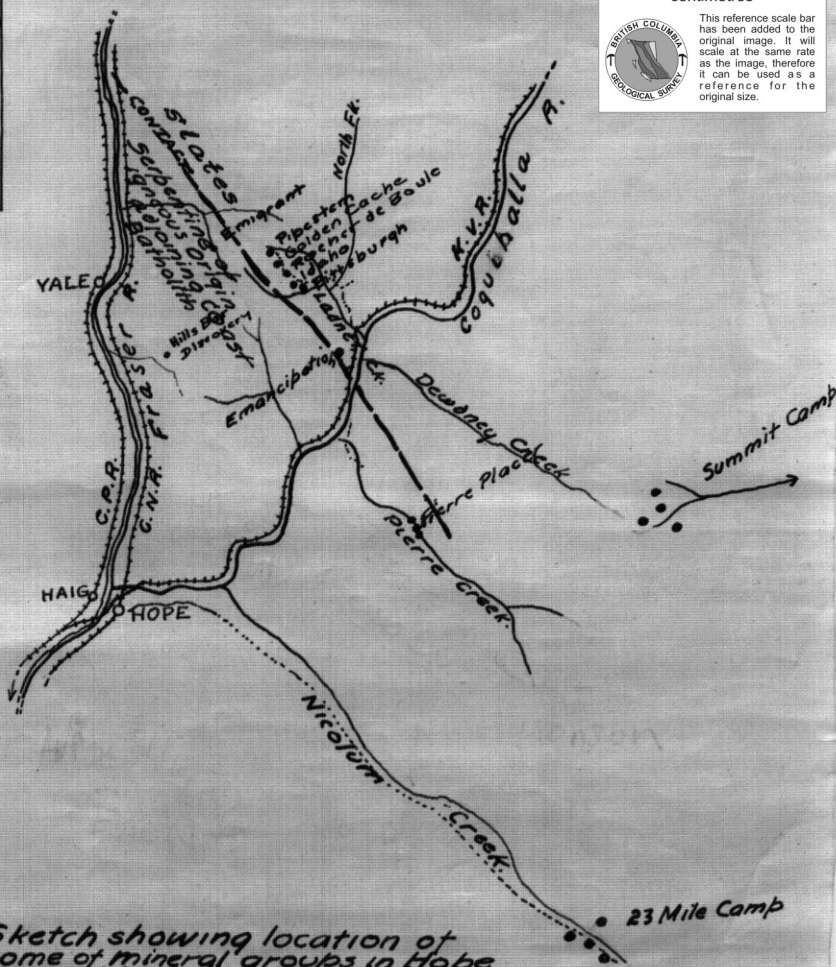

924/6411

inches

centimetres

True North

Sketch showing location of some of mineral groups in Hope area of Yale Mining Division.

008312