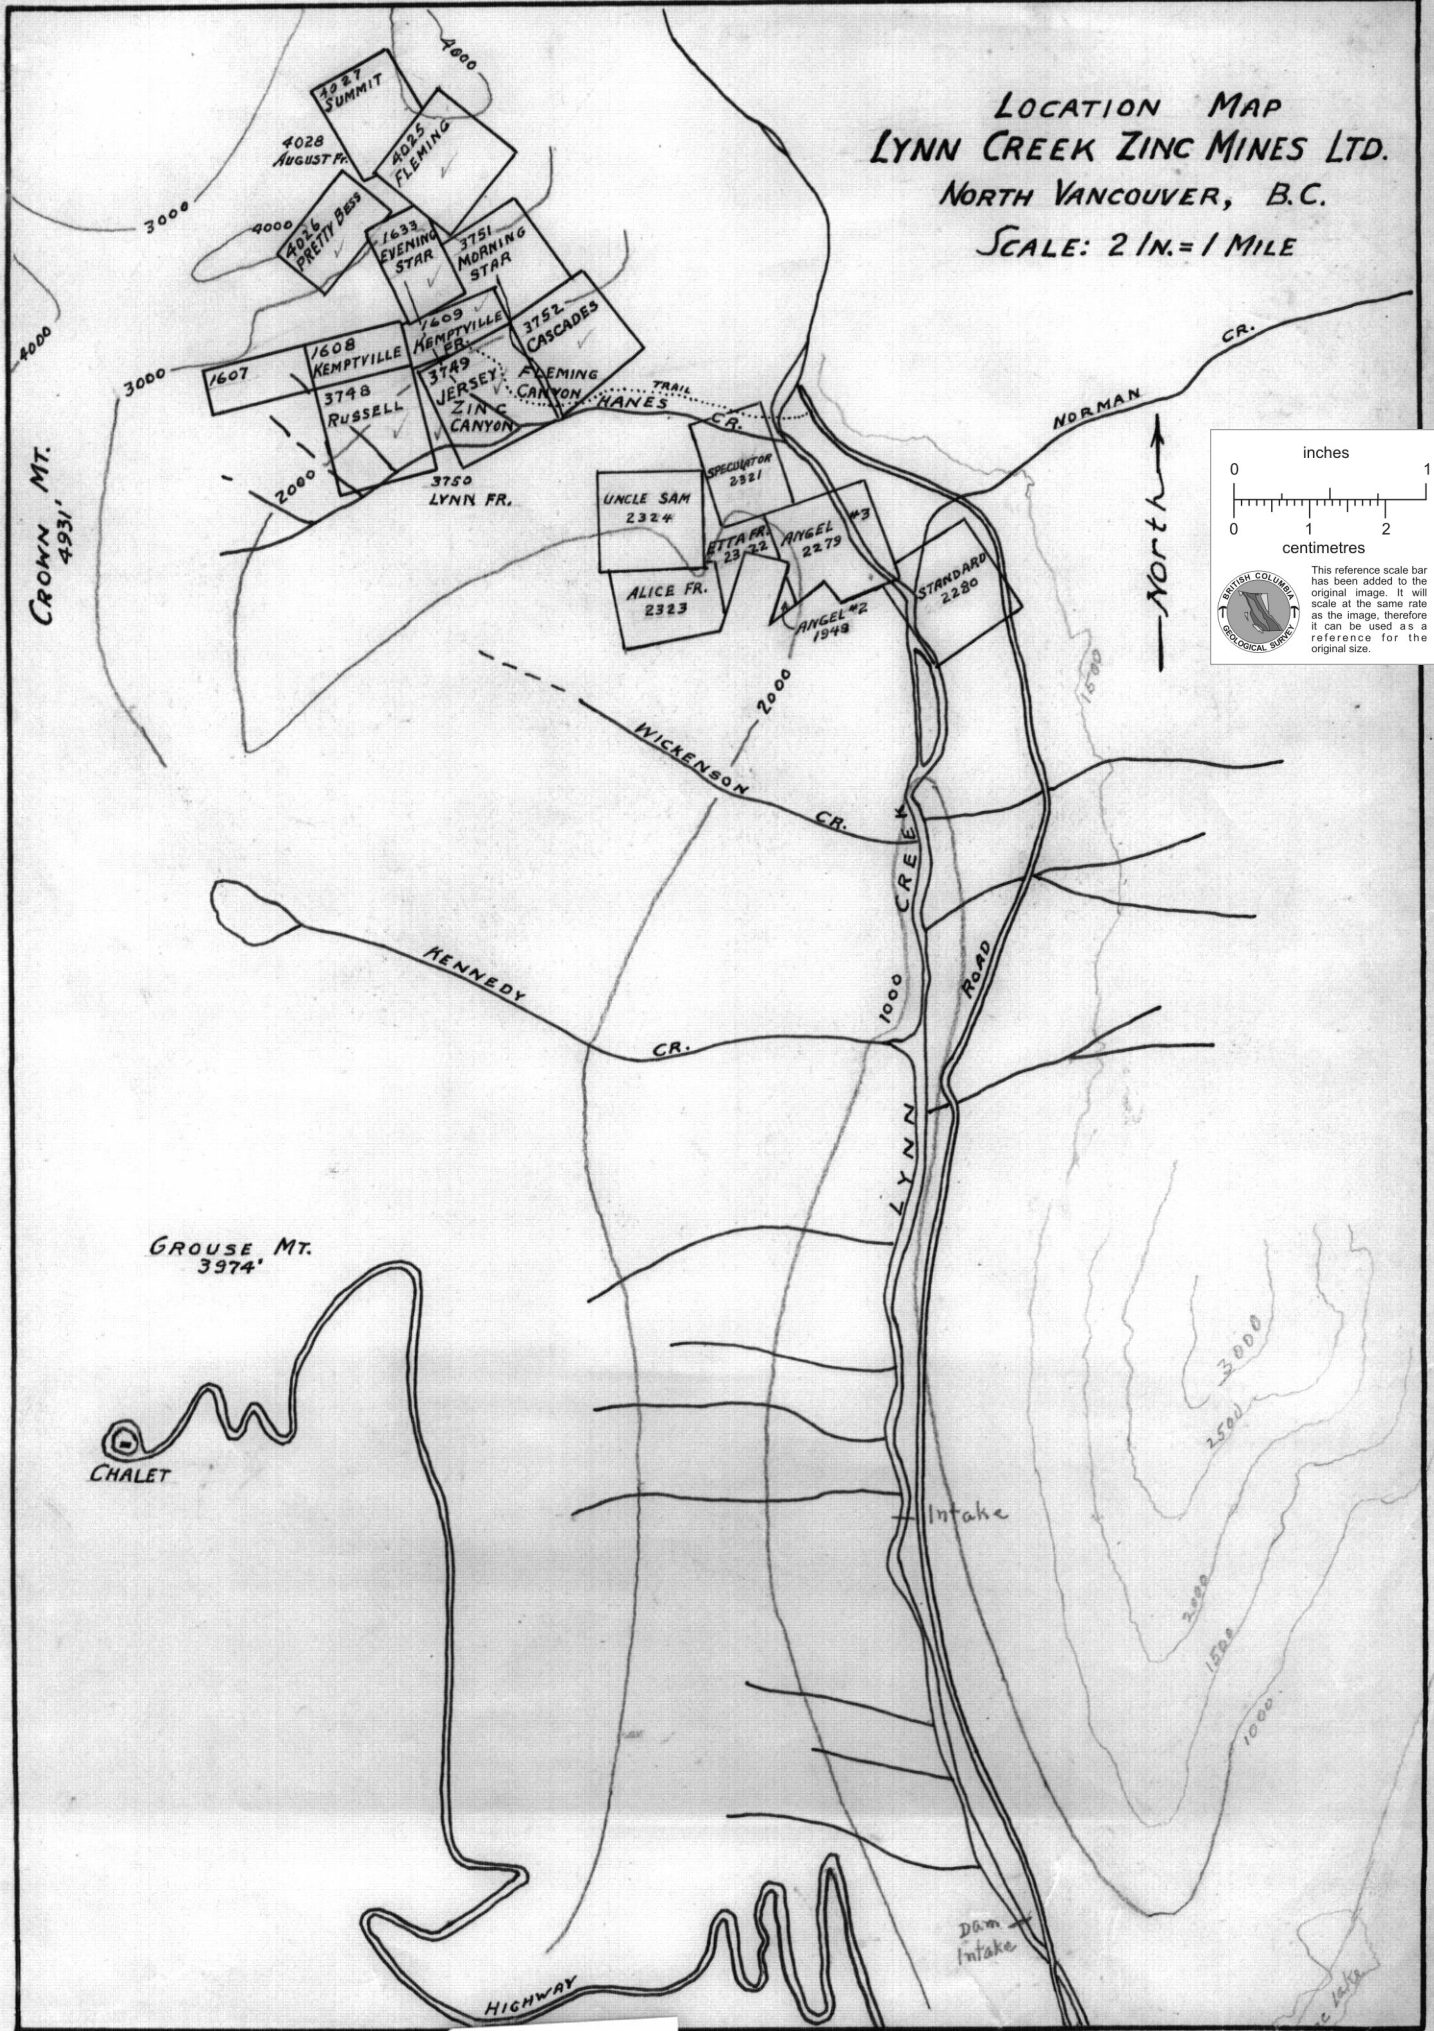

LOCATION MAP  
 LYNN CREEK ZINC MINES LTD.  
 NORTH VANCOUVER, B.C.  
 SCALE: 2 IN. = 1 MILE

008253

3 1/2 MILES TO BURRARD INLET