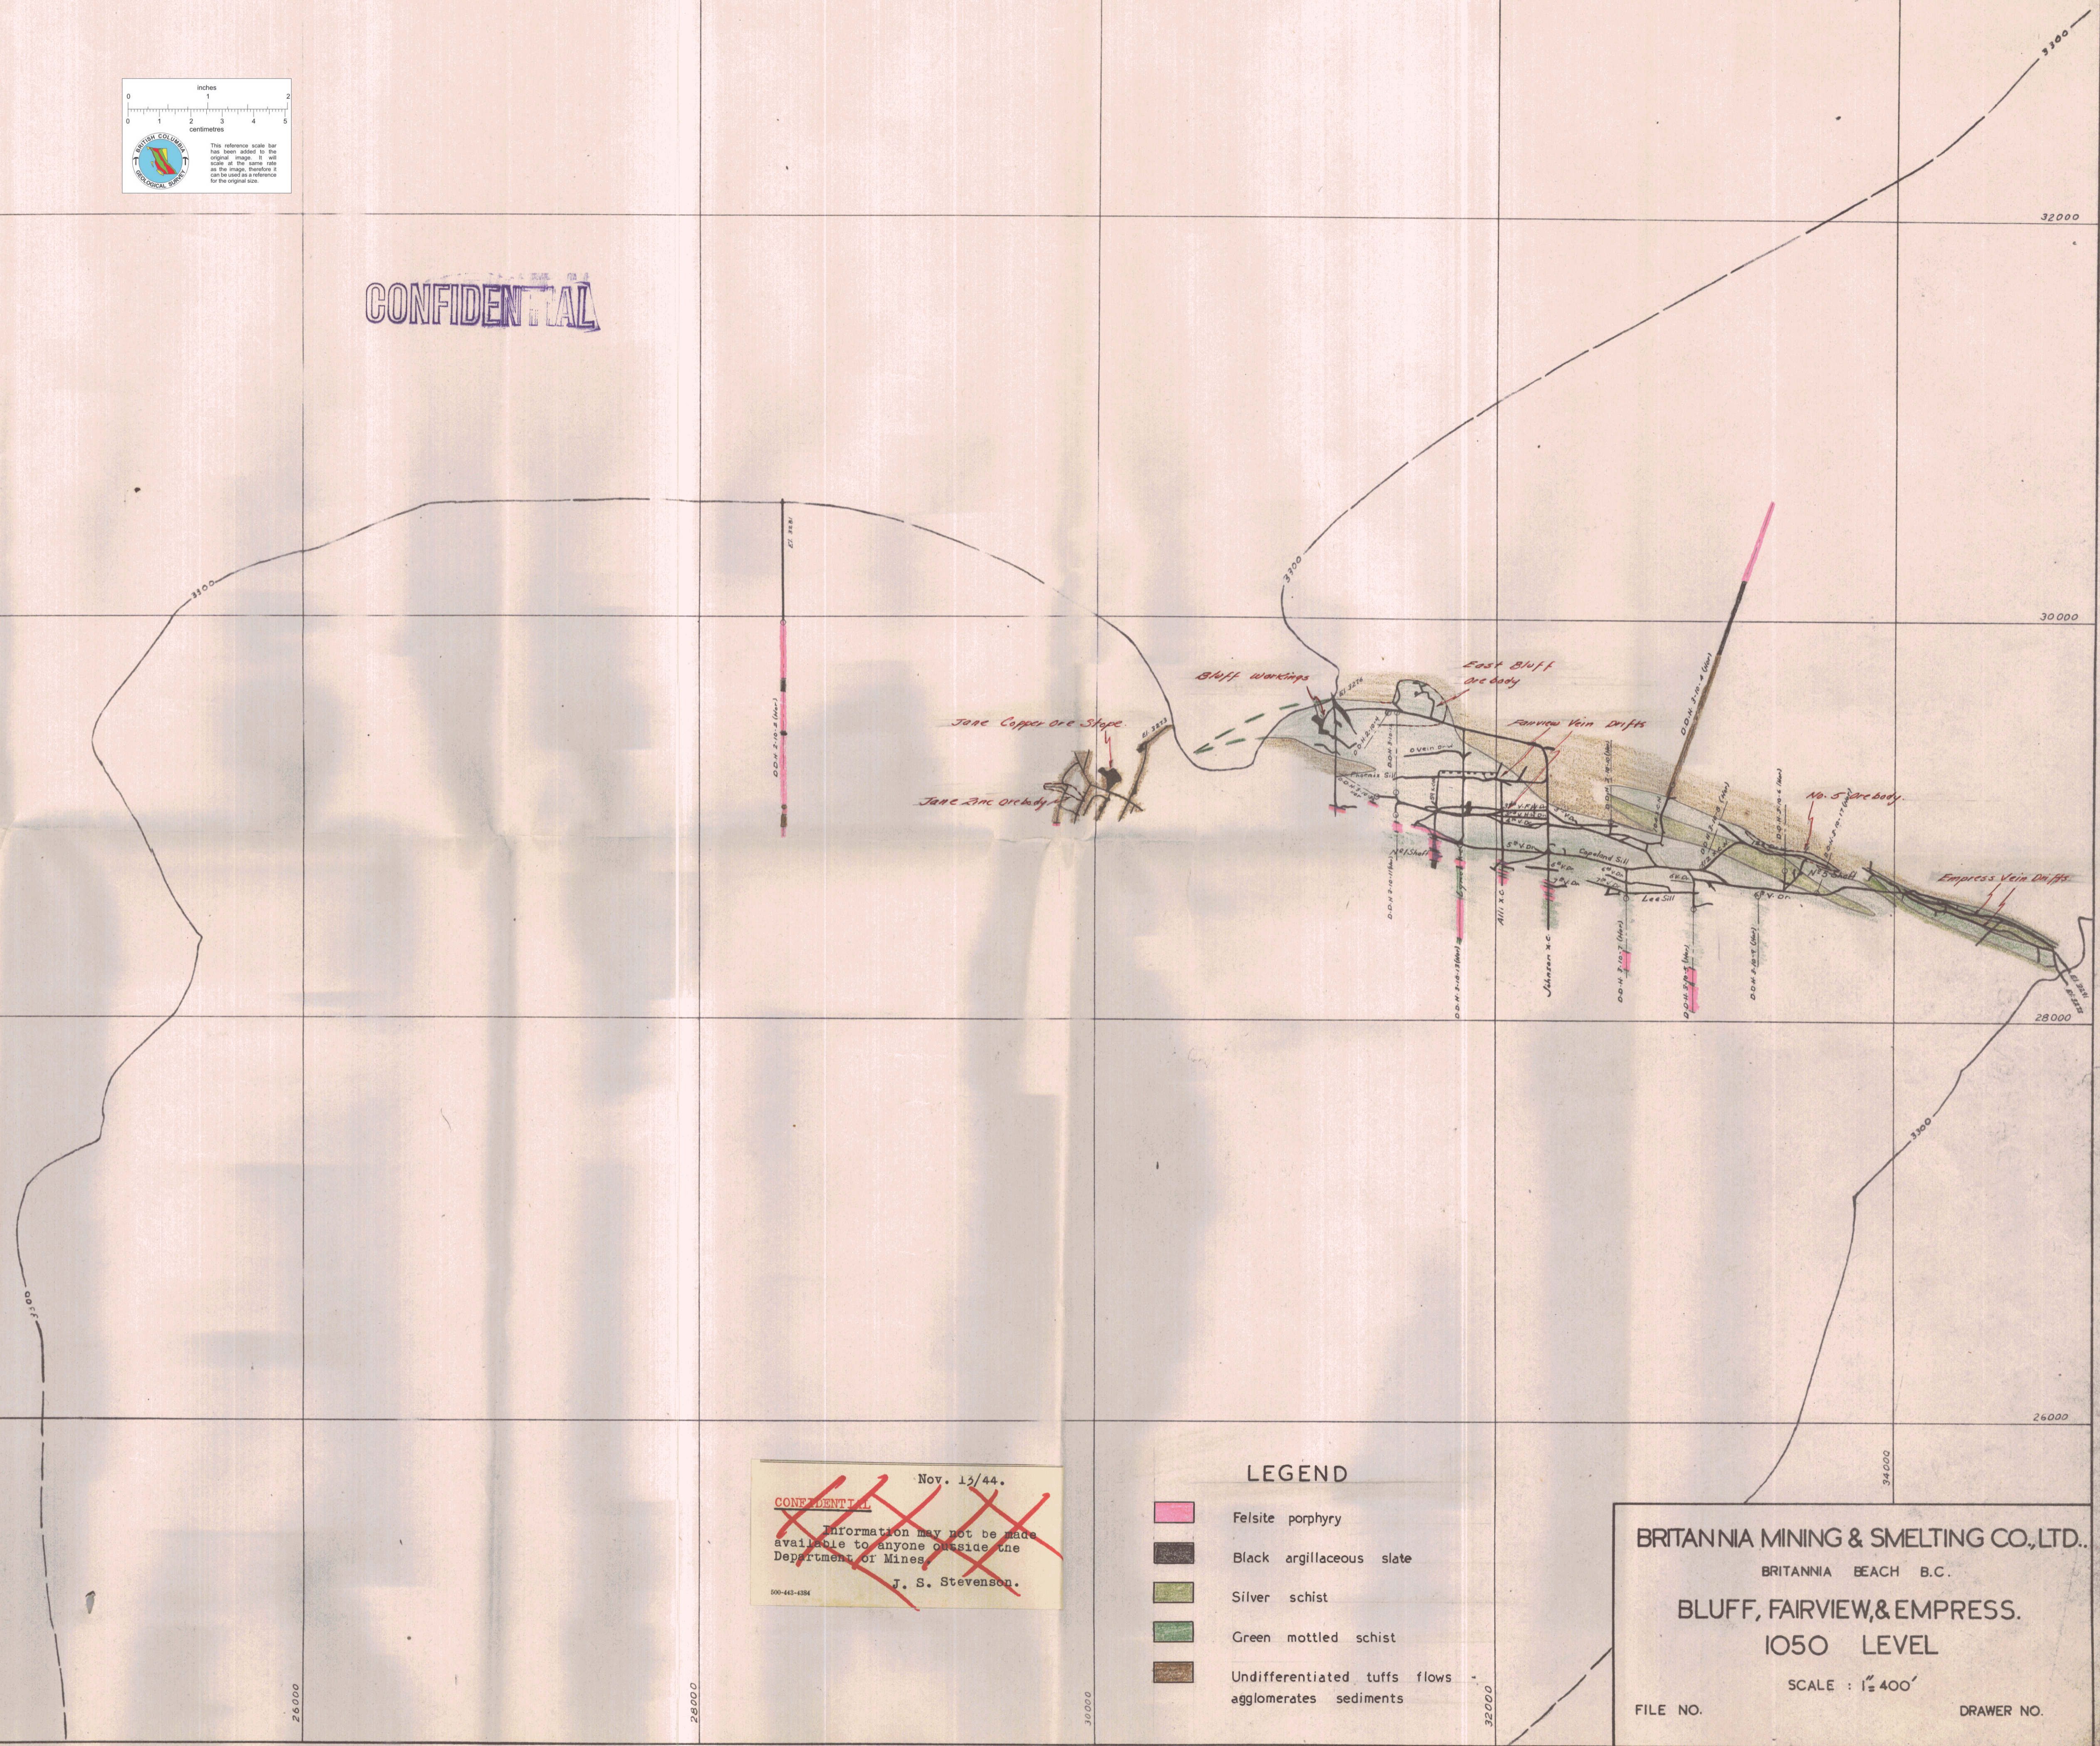

CONFIDENTIAL

CONFIDENTIAL

Nov. 12/44.  
~~CONFIDENTIAL~~  
 Information may not be made available to anyone outside the Department of Mines.  
 J. S. Stevenson.  
 100-445-1284

- LEGEND**
- Felsite porphyry
  - Black argillaceous slate
  - Silver schist
  - Green mottled schist
  - Undifferentiated tuffs flows agglomerates sediments

**BRITANNIA MINING & SMELTING CO., LTD.**  
 BRITANNIA BEACH B.C.  
**BLUFF, FAIRVIEW, & EMPRESS.**  
**IO50 LEVEL**  
 SCALE : 1" = 400'  
 FILE NO. \_\_\_\_\_ DRAWER NO. \_\_\_\_\_