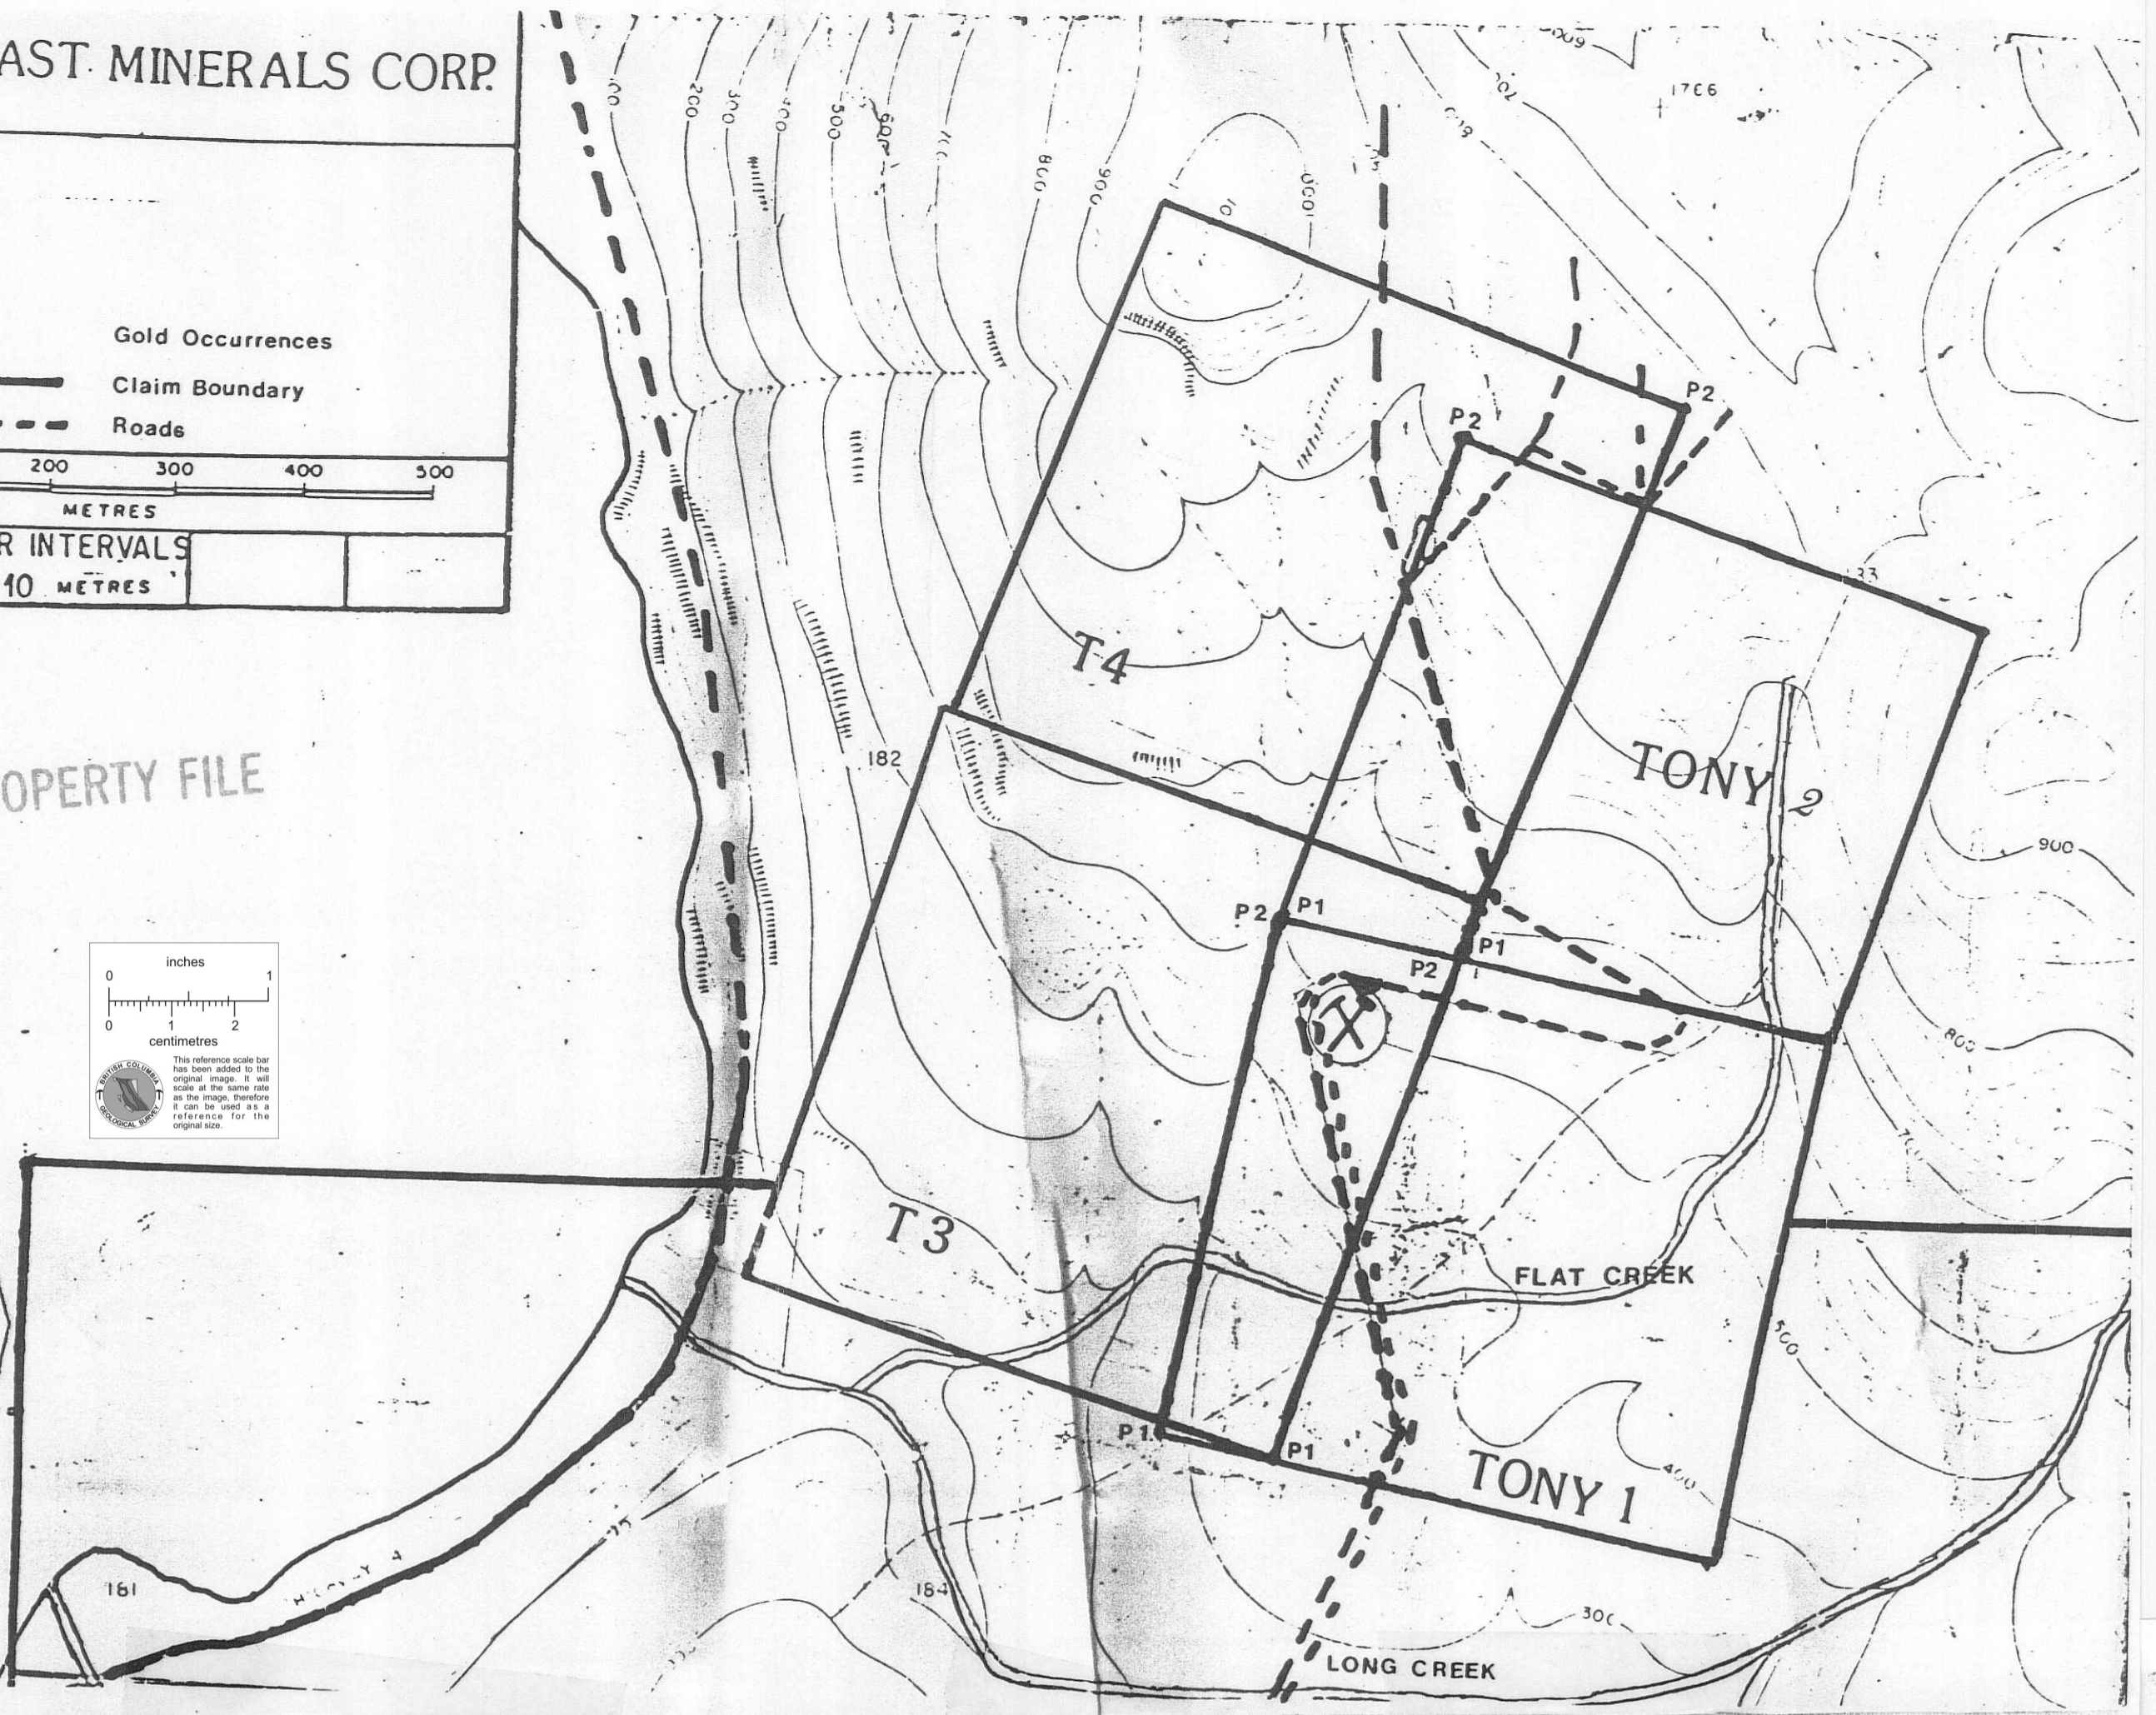

FIRST COAST MINERALS CORP.

Legend:  
Gold Occurrences (Hammer icon)  
Claim Boundary (Solid line)  
Roads (Dashed line)

Scale: 1:5000  
Contour Intervals: 10 METRES

0 100 200 300 400 500 METRES

PROPERTY FILE