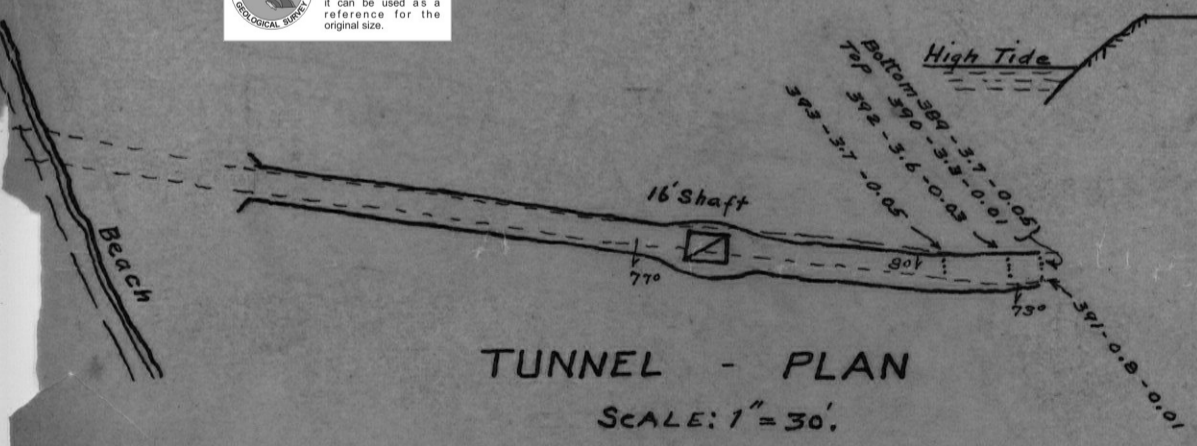

TUNNEL - SECTION
SCALE: 1" = 30'

TUNNEL - PLAN
SCALE: 1" = 30'

PRIDE OF THE WEST GROUP
TOQUART HARBOUR
VANCOUVER ISD.

007822