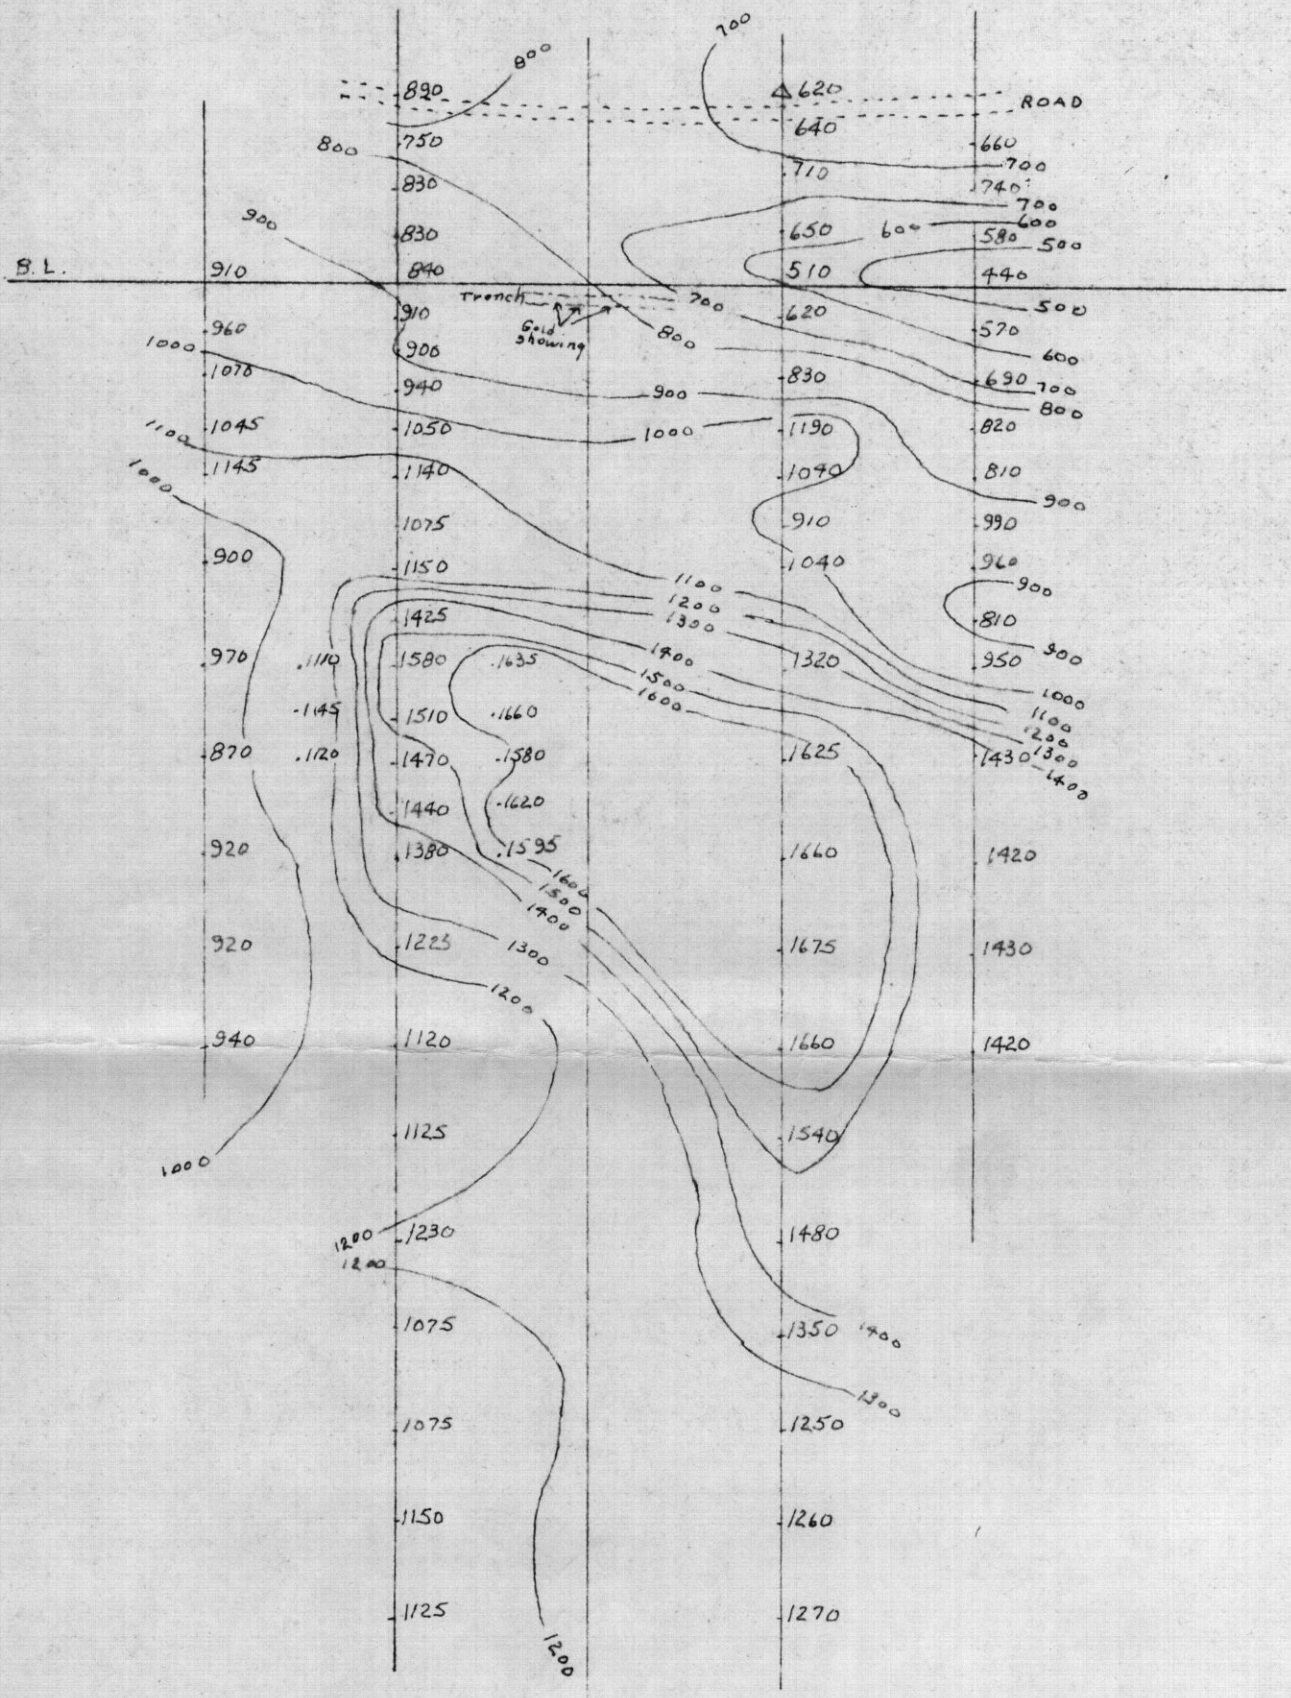

M-3-W M-2-W M-1-W 1-0 1-1-E

92F36A
PROPERTY FILE

BOLIVAR CLAIM GROUP
TEXADA ISLAND B.C.
MAGNETOMETER SURVEY - M.F.1 FLUX GATE
SCALE: 1" = 100' OCT. 1972

S. Presunka

1929 = 217 CG 214 W

688-4688
987-9570