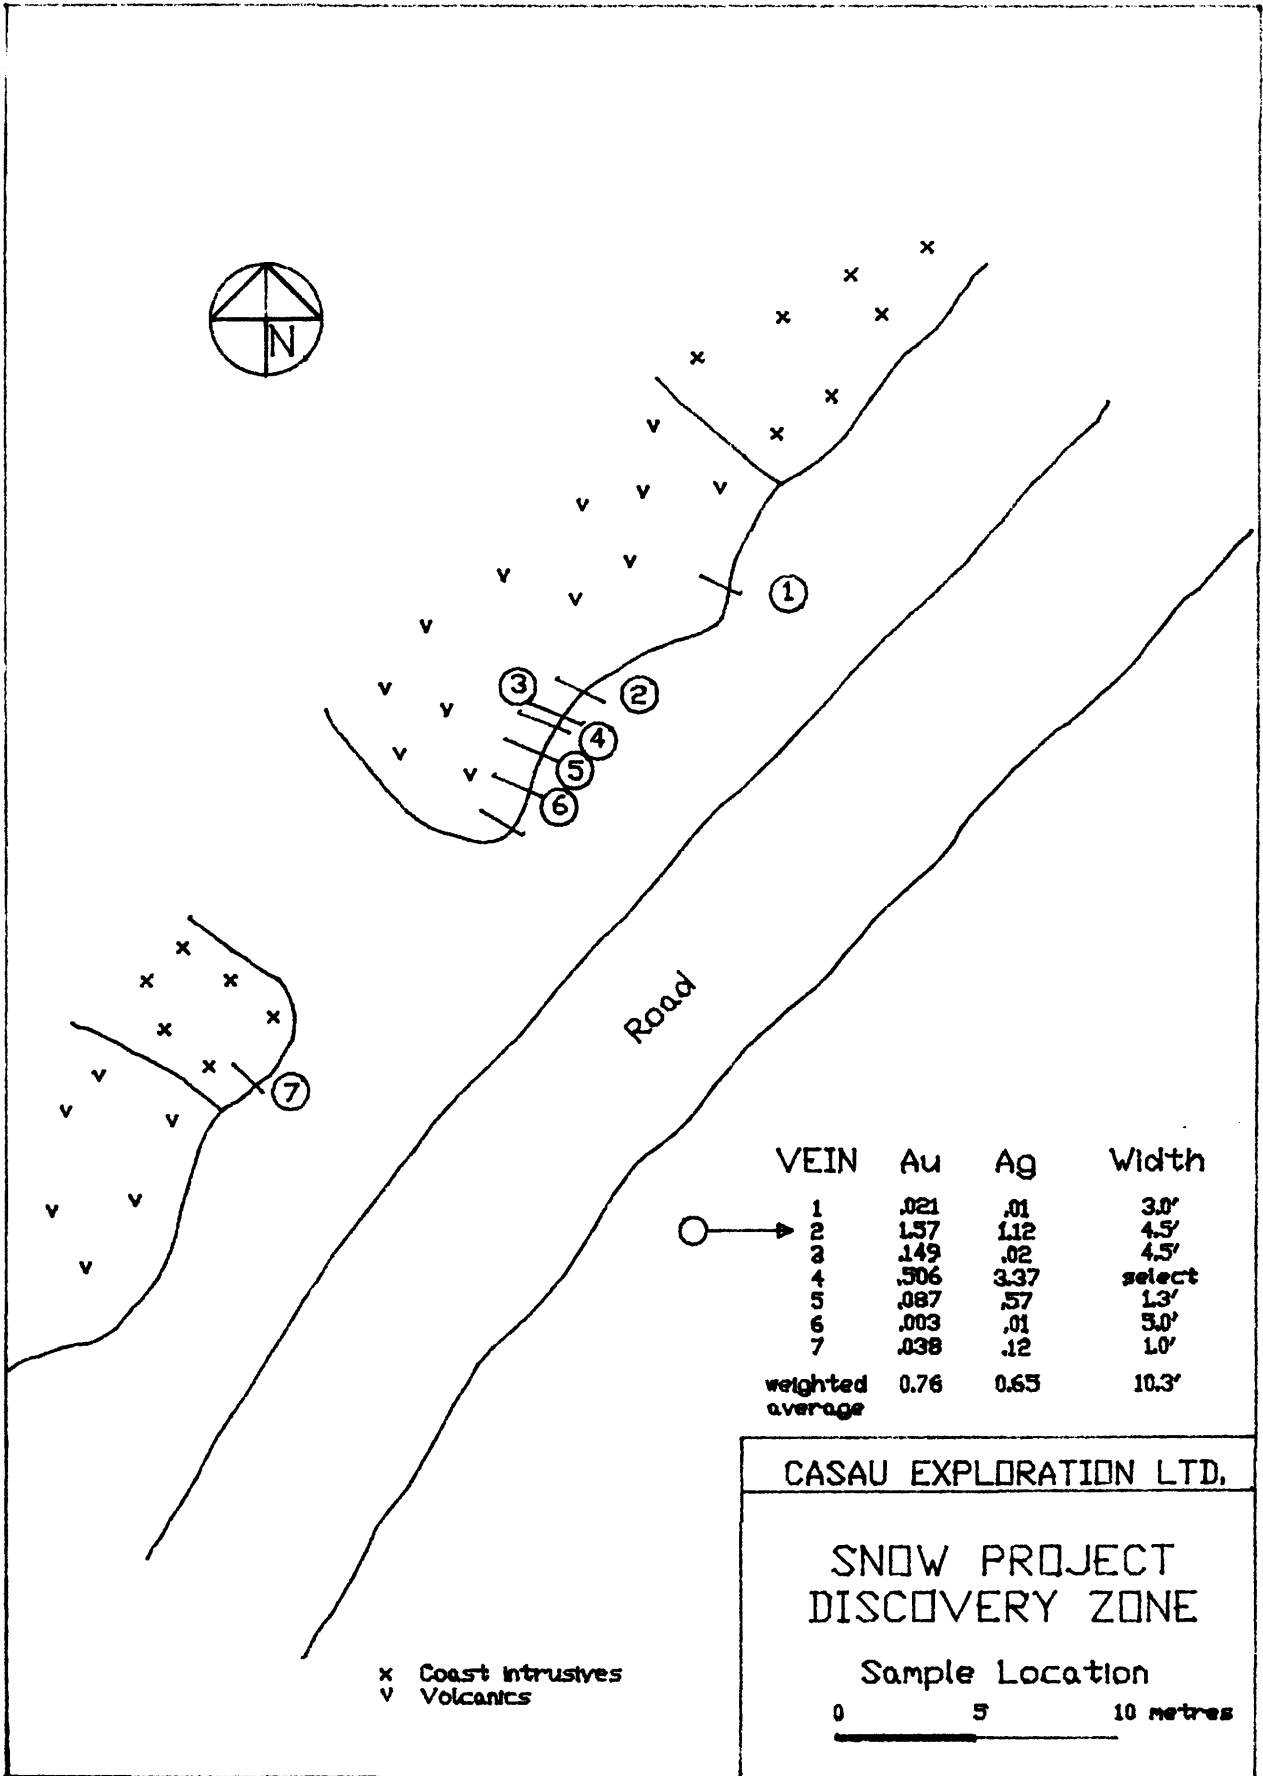

PROPERTY FILE

VEIN	Au	Ag	Width
1	.021	.01	3.0'
2	1.57	1.12	4.5'
3	.149	.02	4.5'
4	.506	3.37	select
5	.067	.57	1.3'
6	.003	.01	3.0'
7	.038	.12	1.0'
weighted average	0.76	0.65	10.3'

CASAU EXPLORATION LTD.

SNOW PROJECT
DISCOVERY ZONE

Sample Location

x Coast Intrusives
v Volcanics