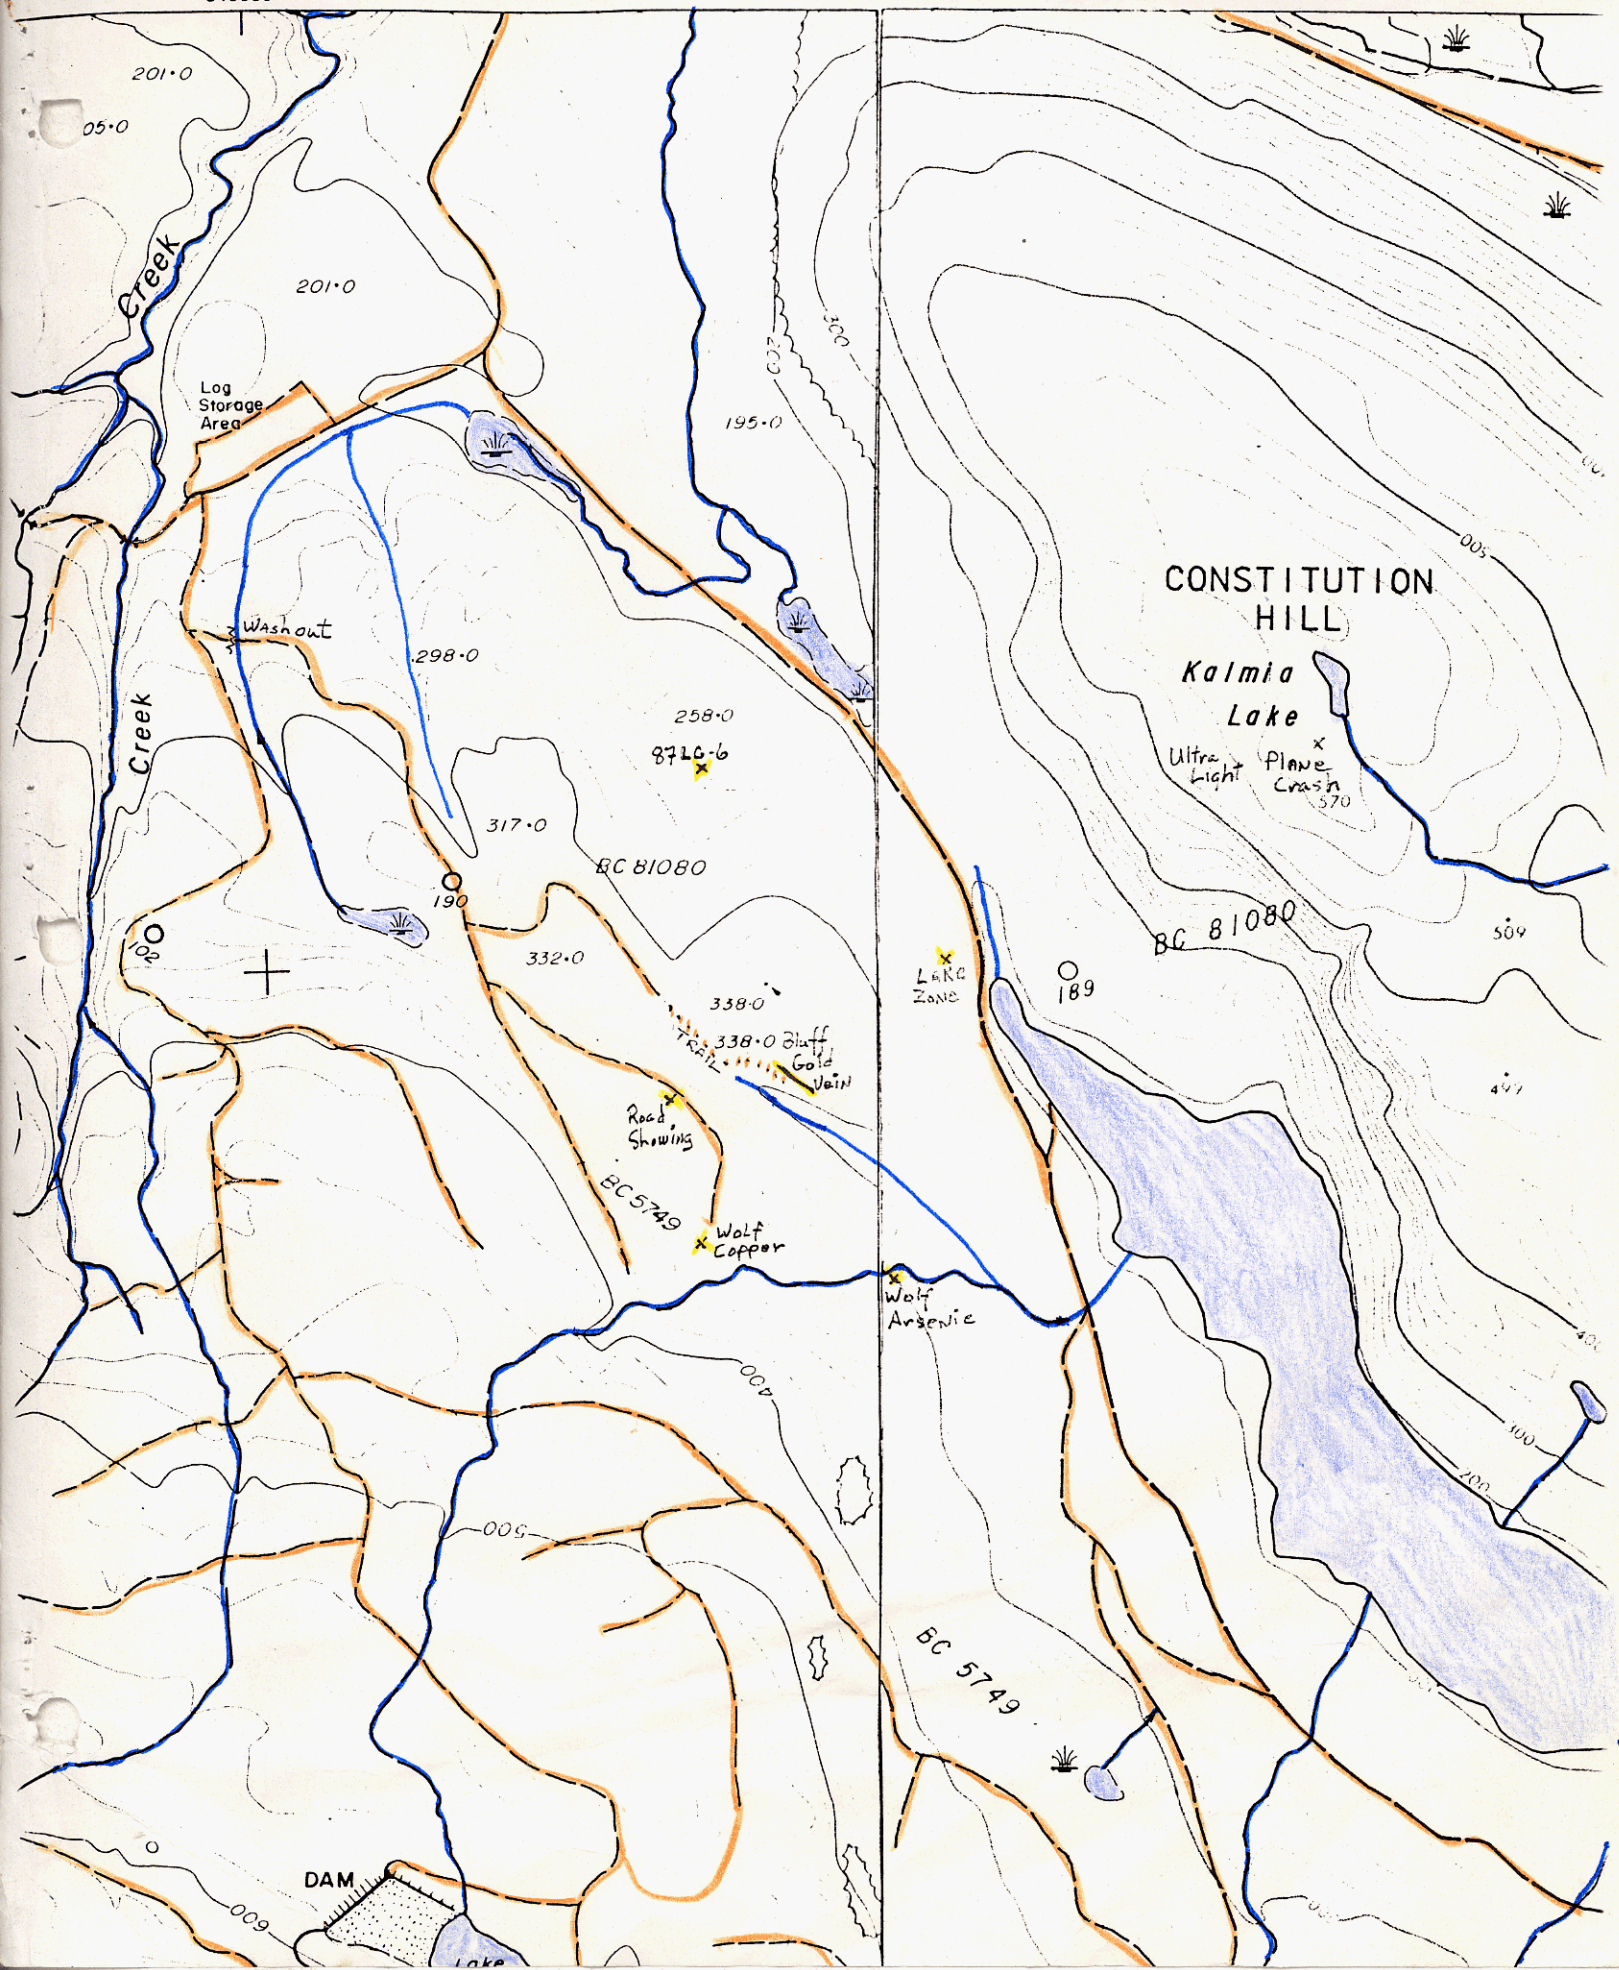

340000

125° 12' 00"

201.0

05.0

201.0

Log Storage Area

Washout

298.0

195.0

258.0

8716-6

317.0

BC 81080

190

332.0

338.0

338.0 Bluff Gold Vein

Road Showings

BC 5749

Wolf Copper

LAKES ZONE

189

BC 81080

CONSTITUTION HILL