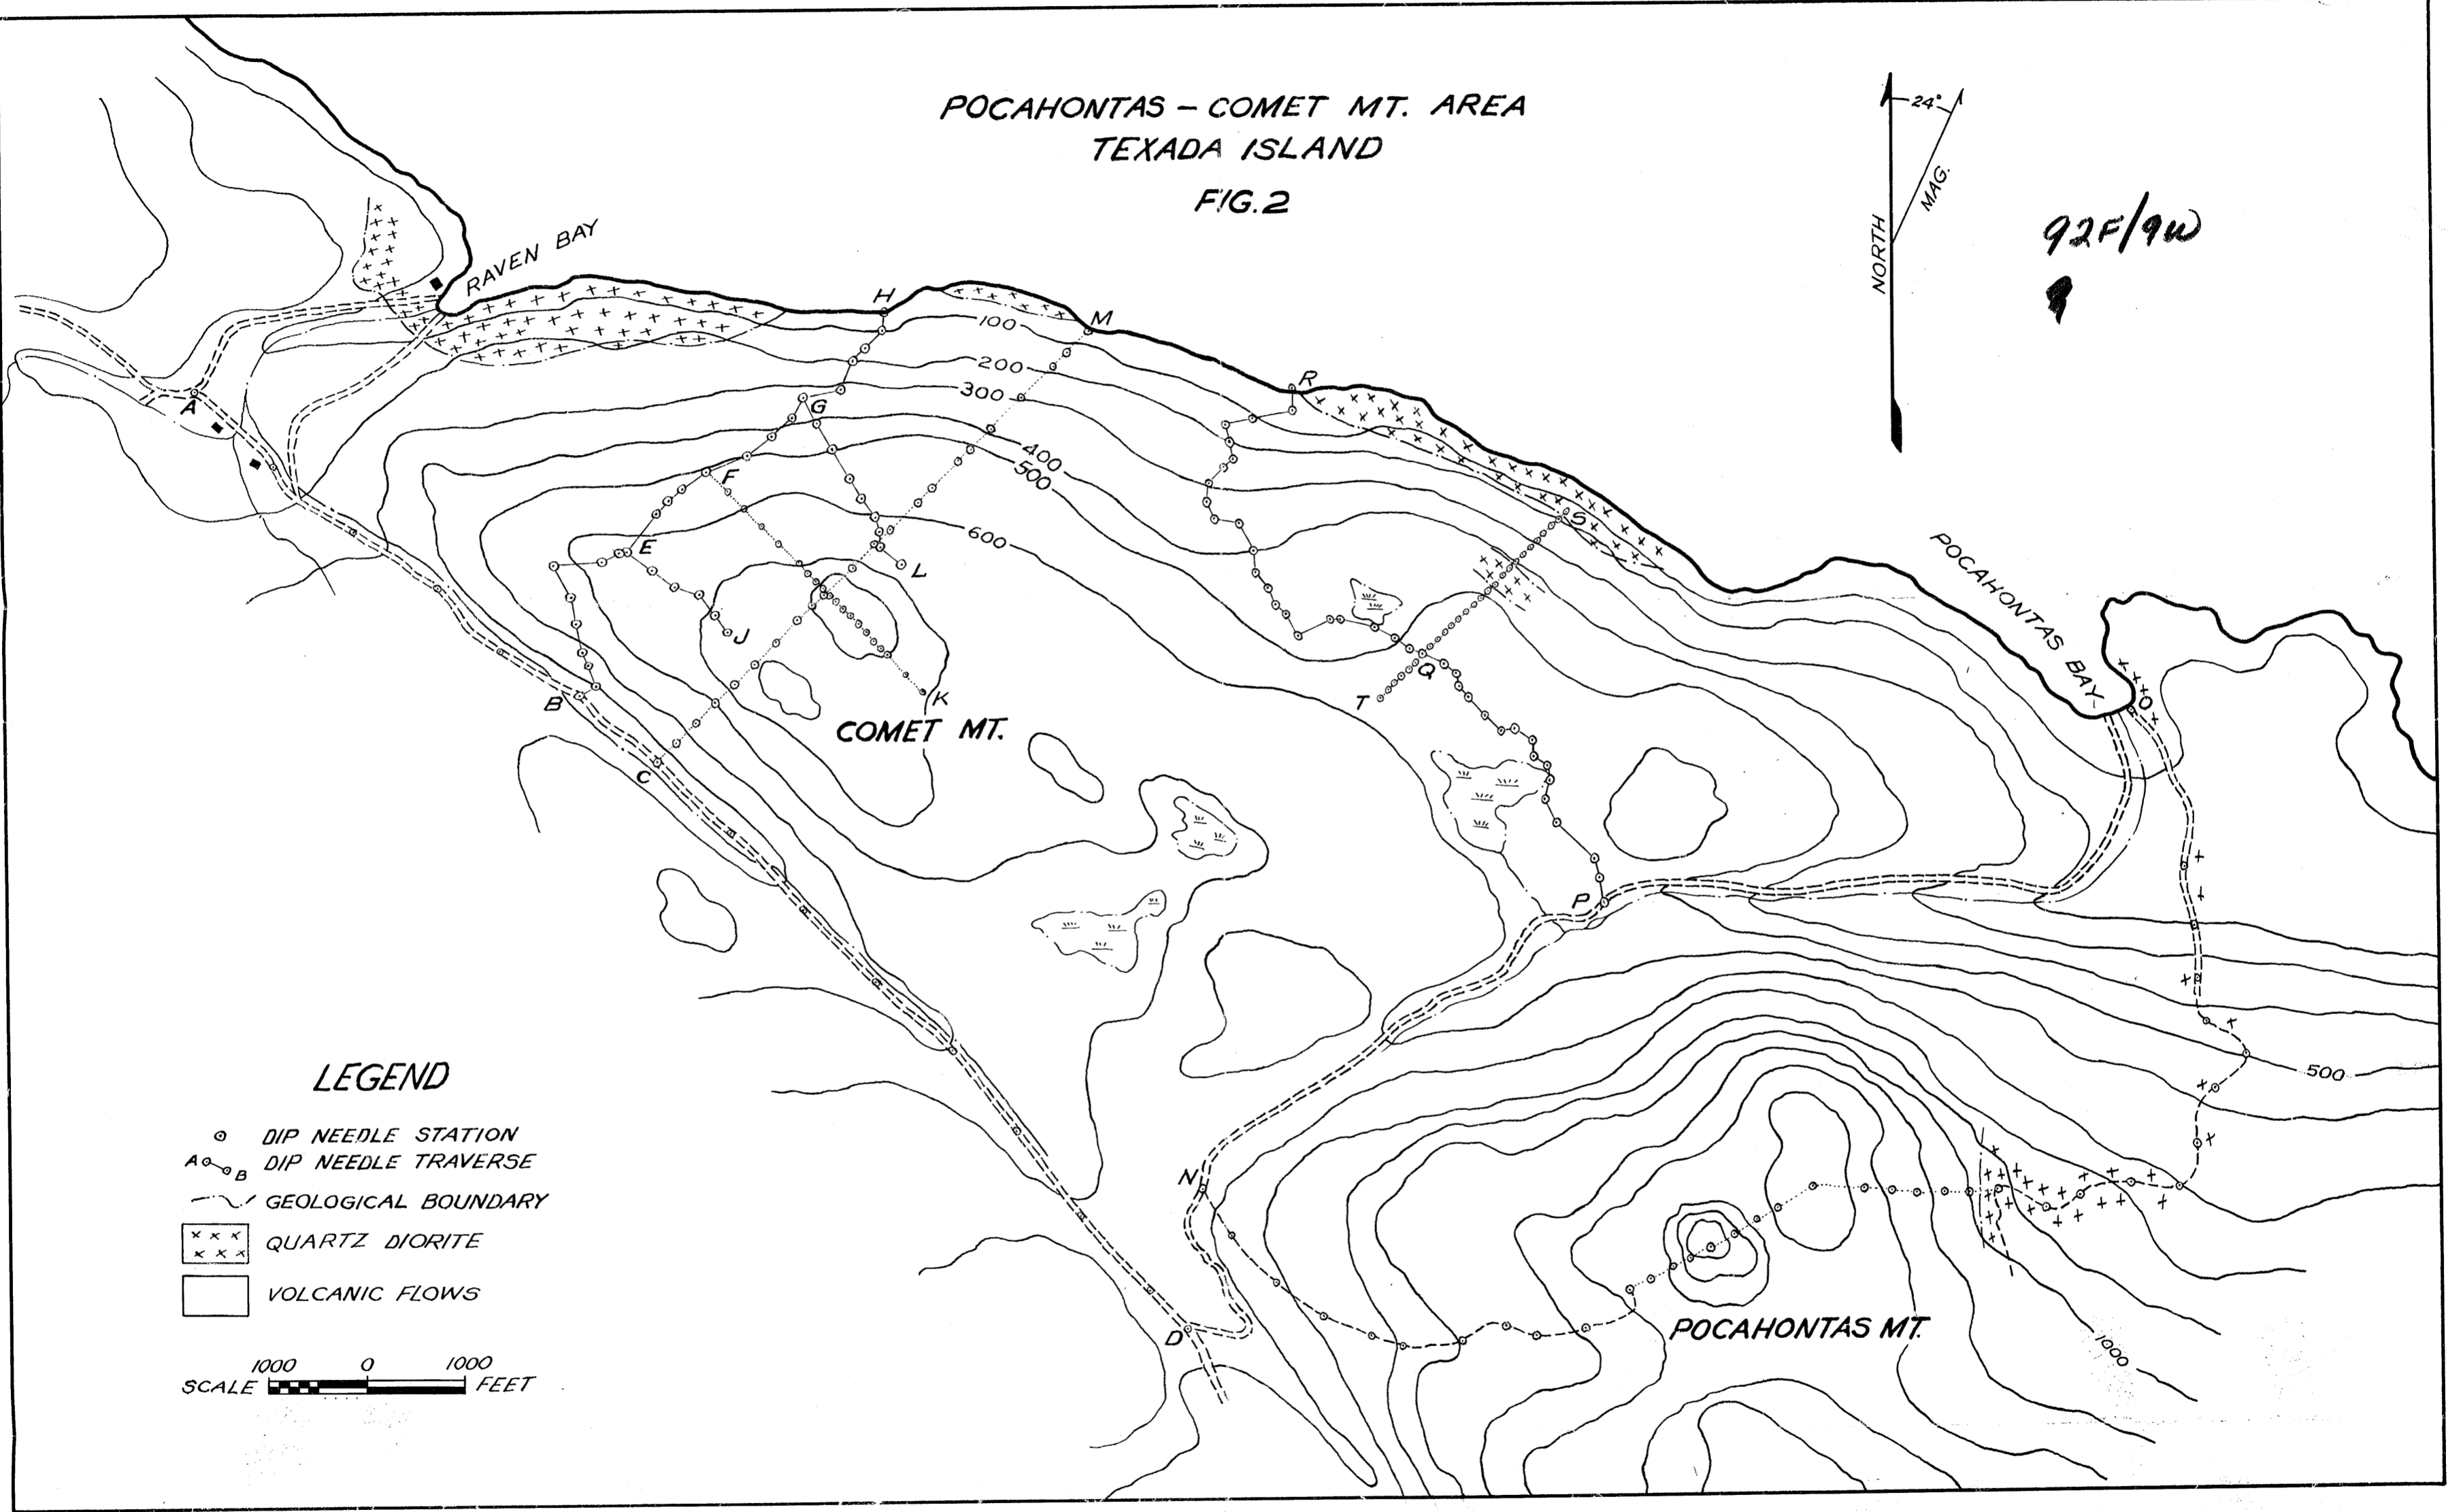

POCAHONTAS - COMET MT. AREA
TEXADA ISLAND

FIG. 2

92F/9W

LEGEND

- ⊙ DIP NEEDLE STATION
- A—B DIP NEEDLE TRAVERSE
- - - - - GEOLOGICAL BOUNDARY
- x x x QUARTZ DIORITE
- ▬ VOLCANIC FLOWS

SCALE 1000 0 1000 FEET

PROPERTY FILE