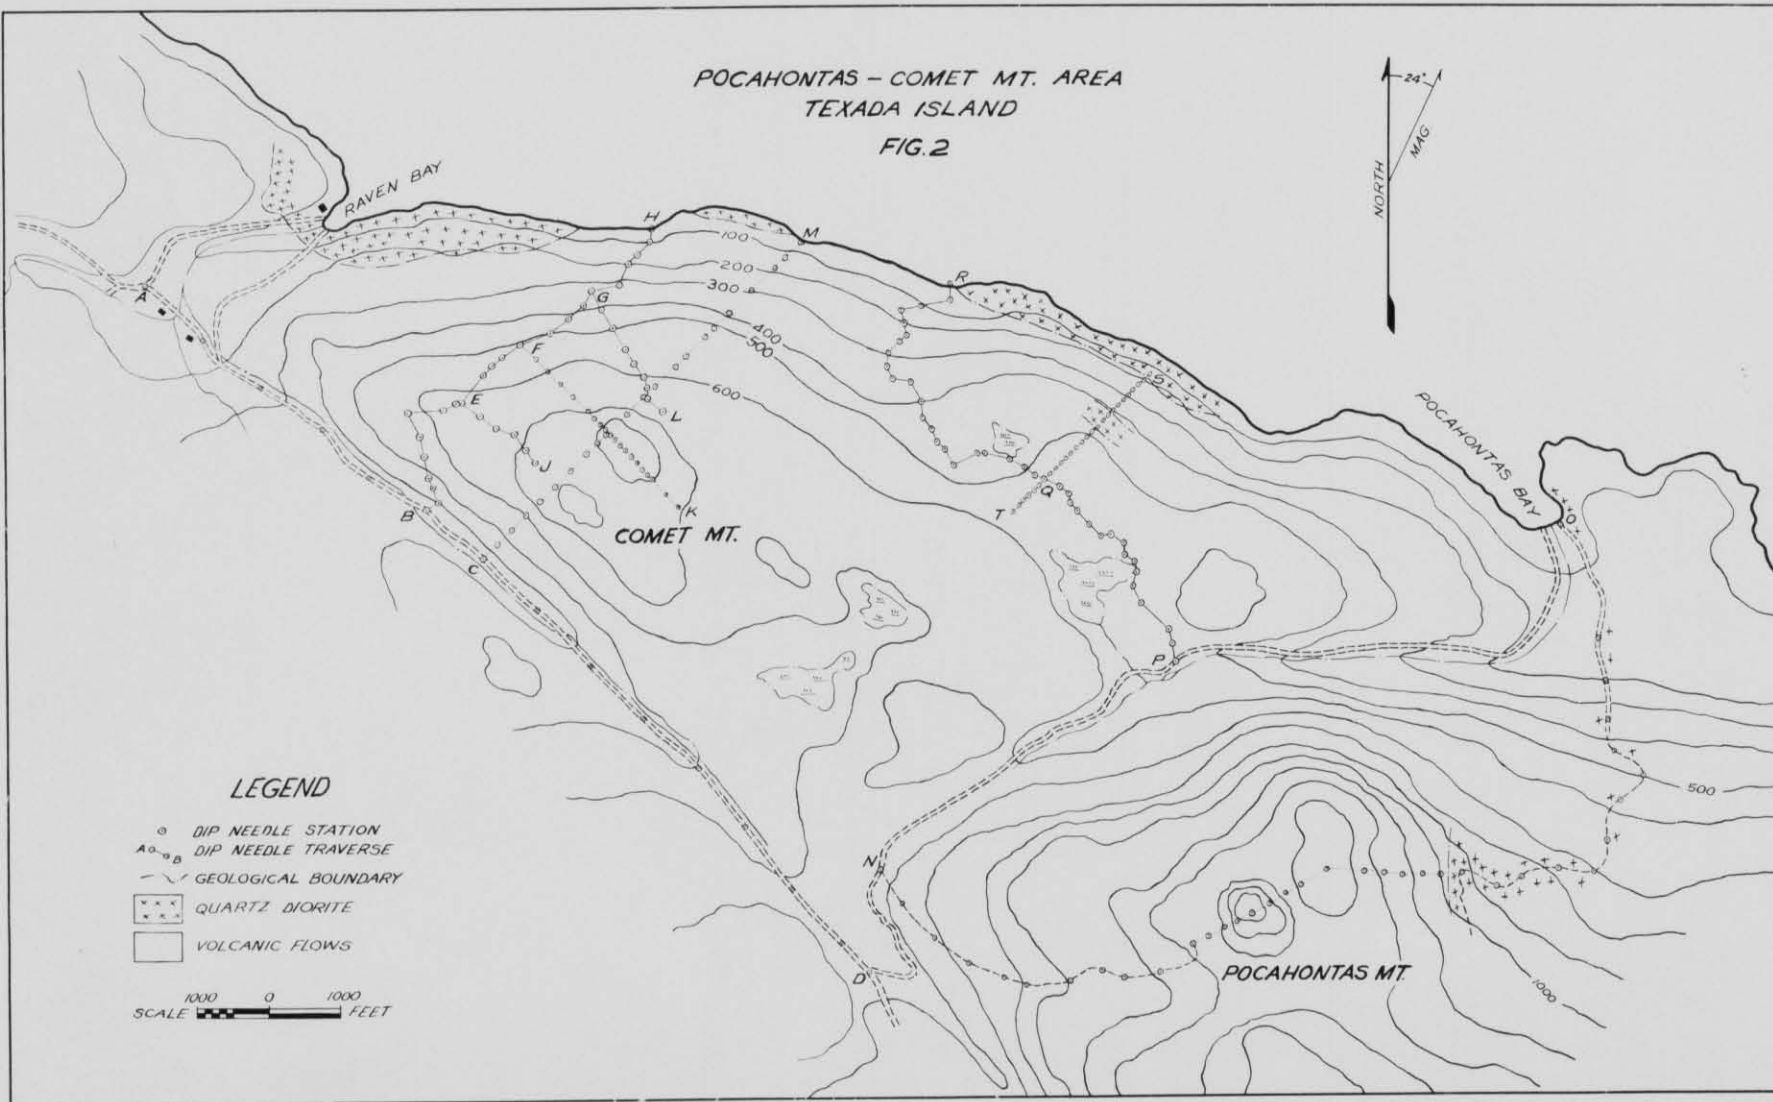

POCAHONTAS - COMET MT. AREA  
 TEXADA ISLAND  
 FIG. 2

LEGEND

- DIP NEEDLE STATION
- A-B DIP NEEDLE TRAVERSE
- - - GEOLOGICAL BOUNDARY
- QUARTZ DIORITE
- VOLCANIC FLOWS

1000 0 1000  
 SCALE FEET