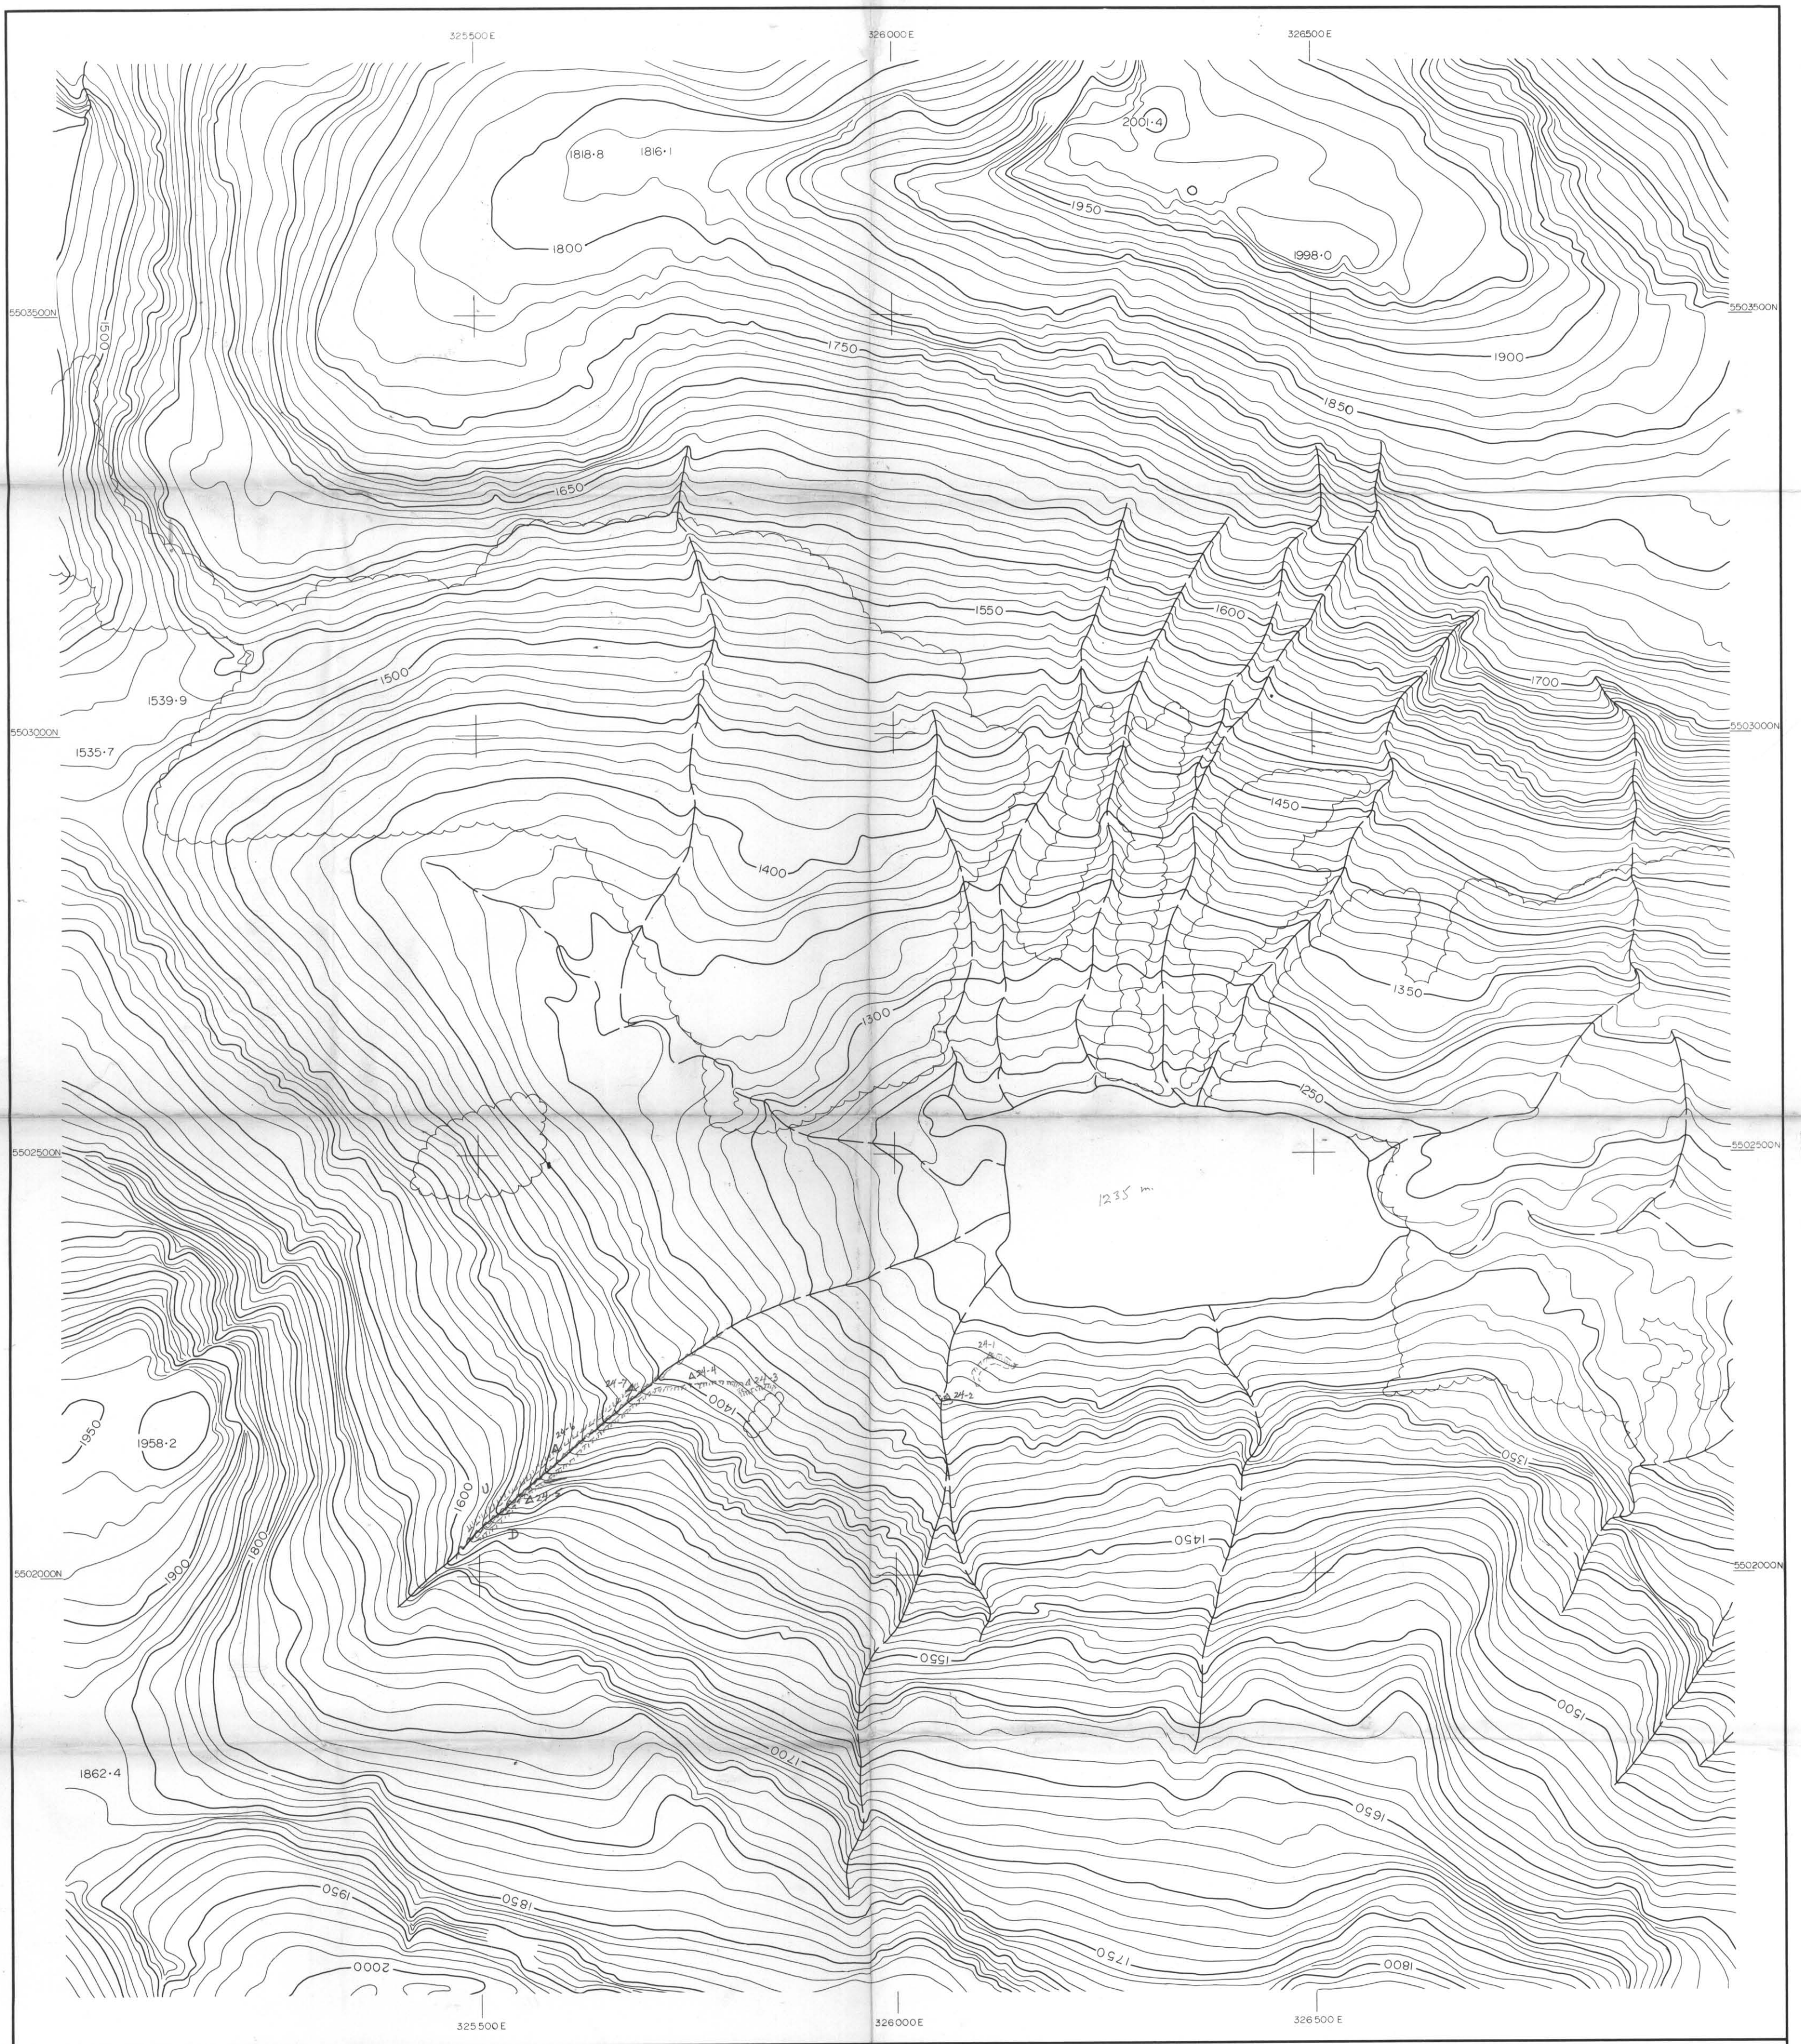

PROPERTY FILE

FAITH LAKE PROJECT
FORBIDDEN PLATEAU
FALCONBRIDGE LIMITED
SCALE 1:5000

FBL 103 TRIATHLON MAPPING CORP.

007468