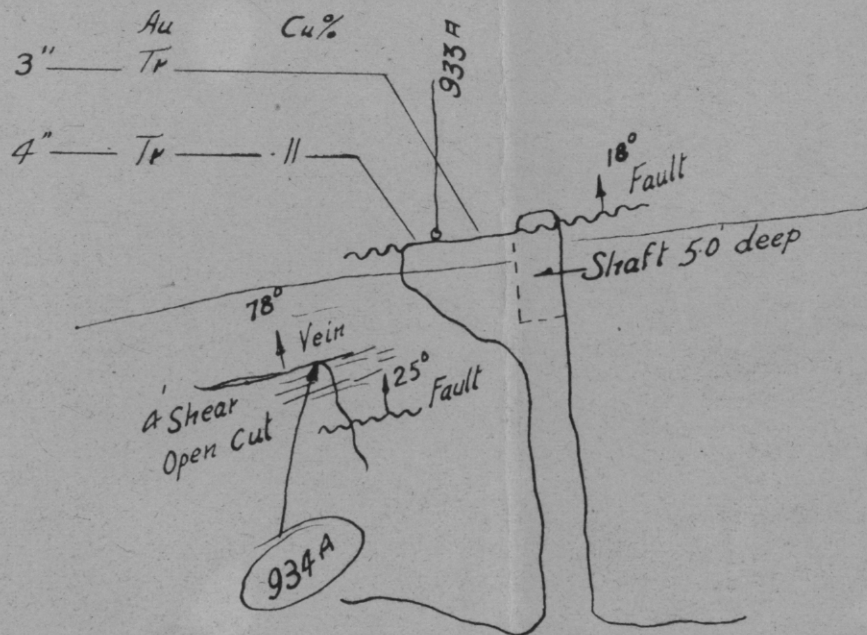

Surface Cut
Dotted

NORTH STAR N°2 TUNNEL

NORTH STAR N°1 TUNNEL

CROSS SECTION

NORTH STAR N°1 TUNNEL

92F134
PROPERTY FILE

Lasco Mining Syndicate

Lasqueti Isld.

False Bay B.C.

Scale 1" = 20'

April 27/45

C. Cleveland

007323