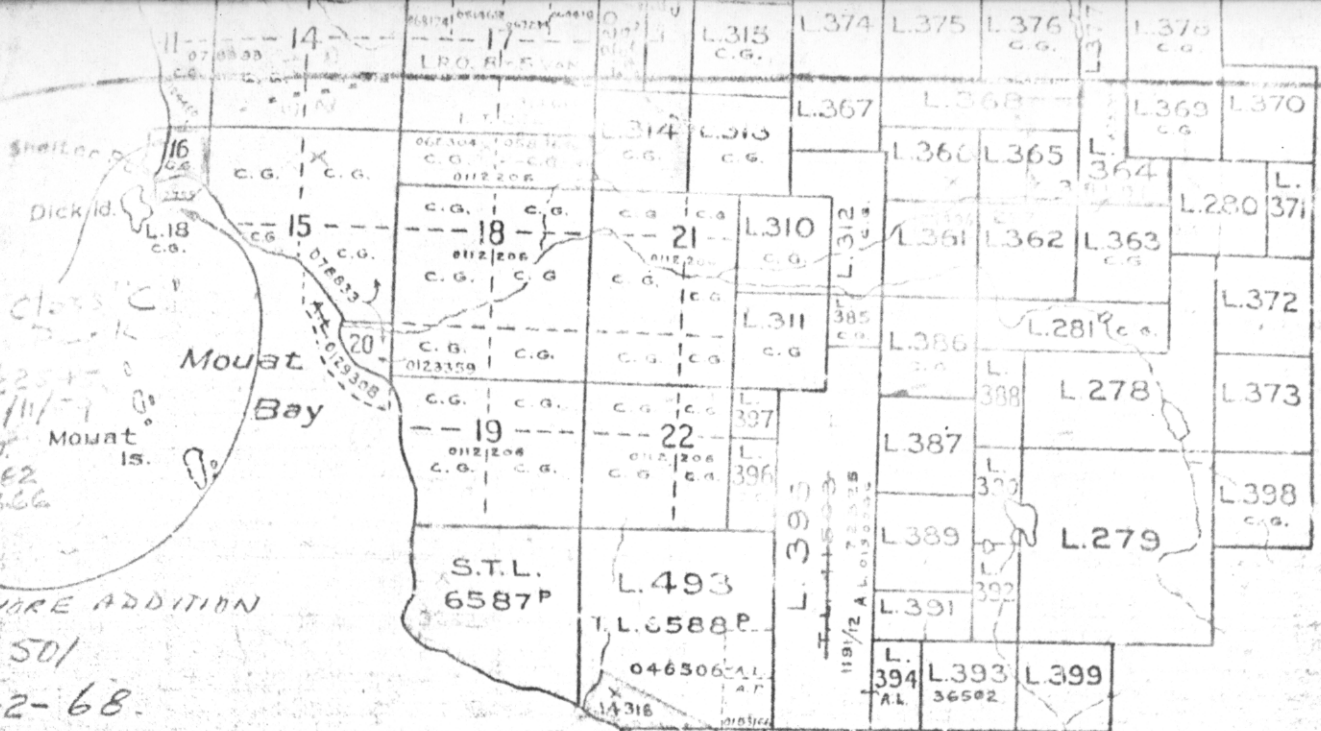

SABINE

Boat Cove

Sea Egg Rks.

Jenkins Id.

18690 C

PROPERTY FILE

STEVENS

TEXAS ISLAND