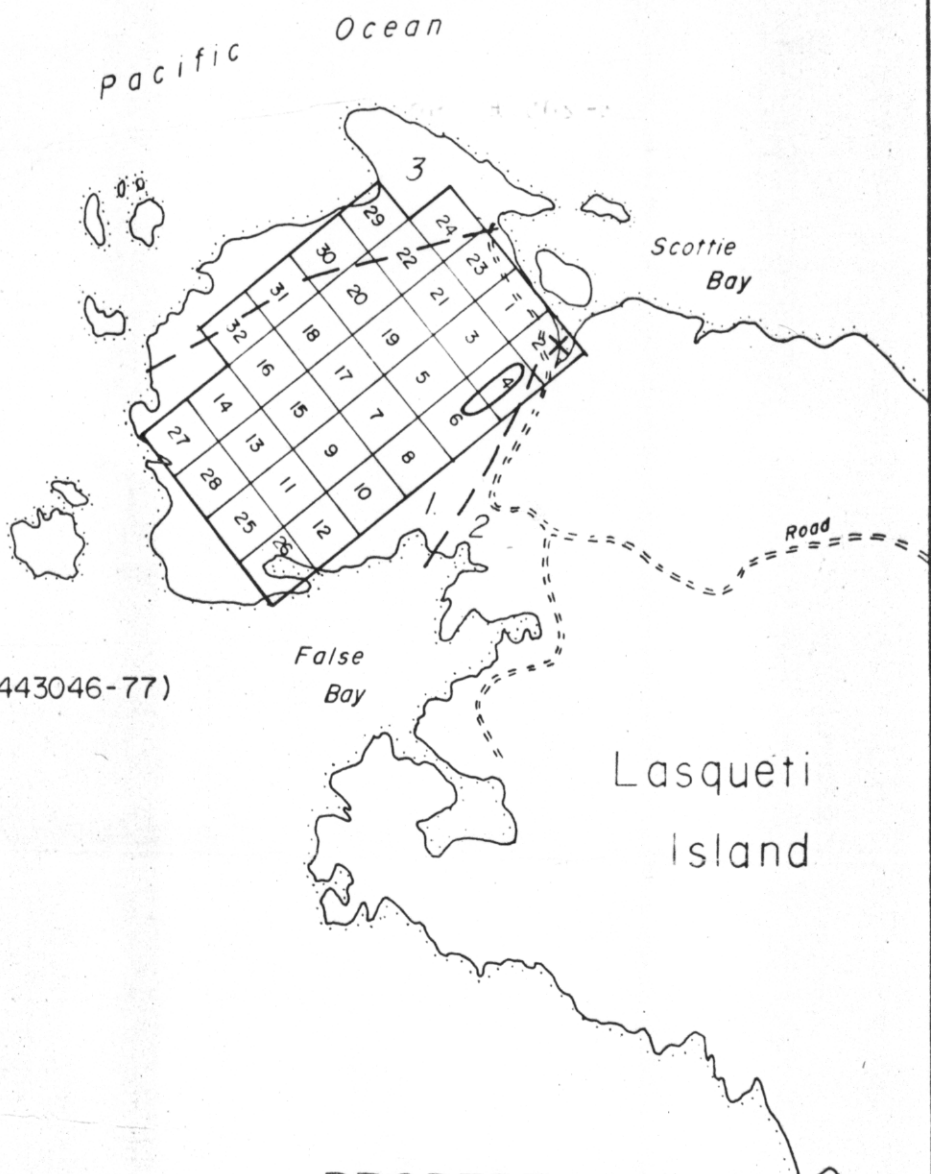

92F/9W ~~93F/9W~~

JUNEAU  
92F-133

TOM 1-32 (Tag. No. 443046-77)

**GEOLOGY**

- 1 Andesites - Greywacke
- 2 Granodiorite
- 3 Andesites - (Karmutsen)

Source: J.E. Muller, 1967

X Copper Occurrence

○ Magnetic Low

**PROPERTY FILE**

AMBER RESOURCES LTD.

**GEOLOGY & CLAIM LOCATION MAP**

LASQUETI ISLAND  
GULF OF GEORGIA  
NANAIMO M.D., B.C.

SCALE

G.L. KIRWAN, P. Eng.

007315