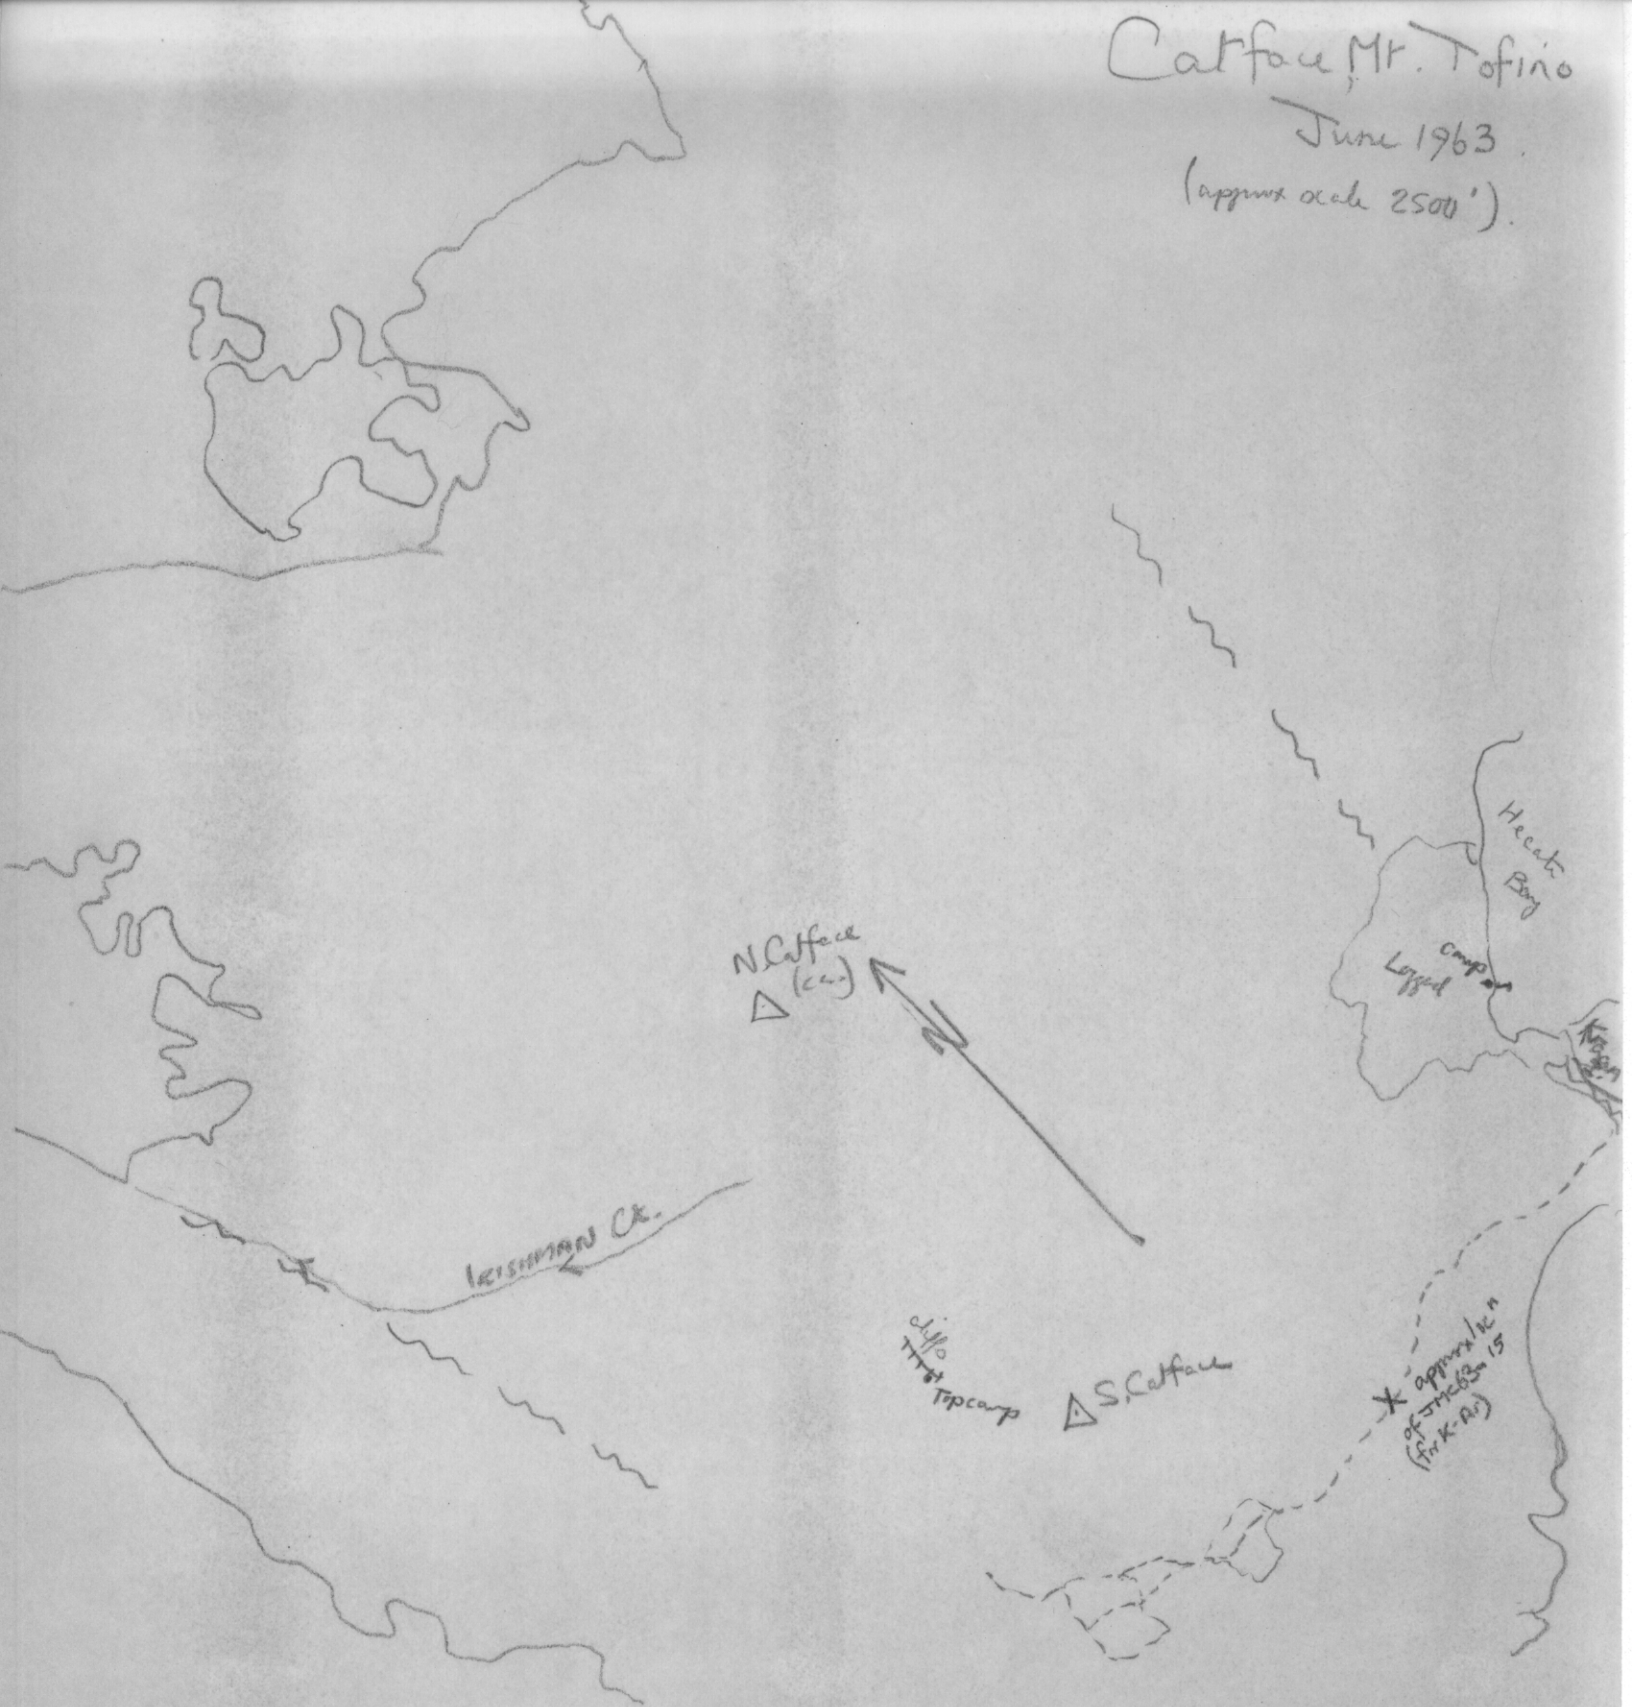

Catface Mt. Tofino

June 1963

(approx scale 2500')

007276

PROPERTY FILE

92F120

47117