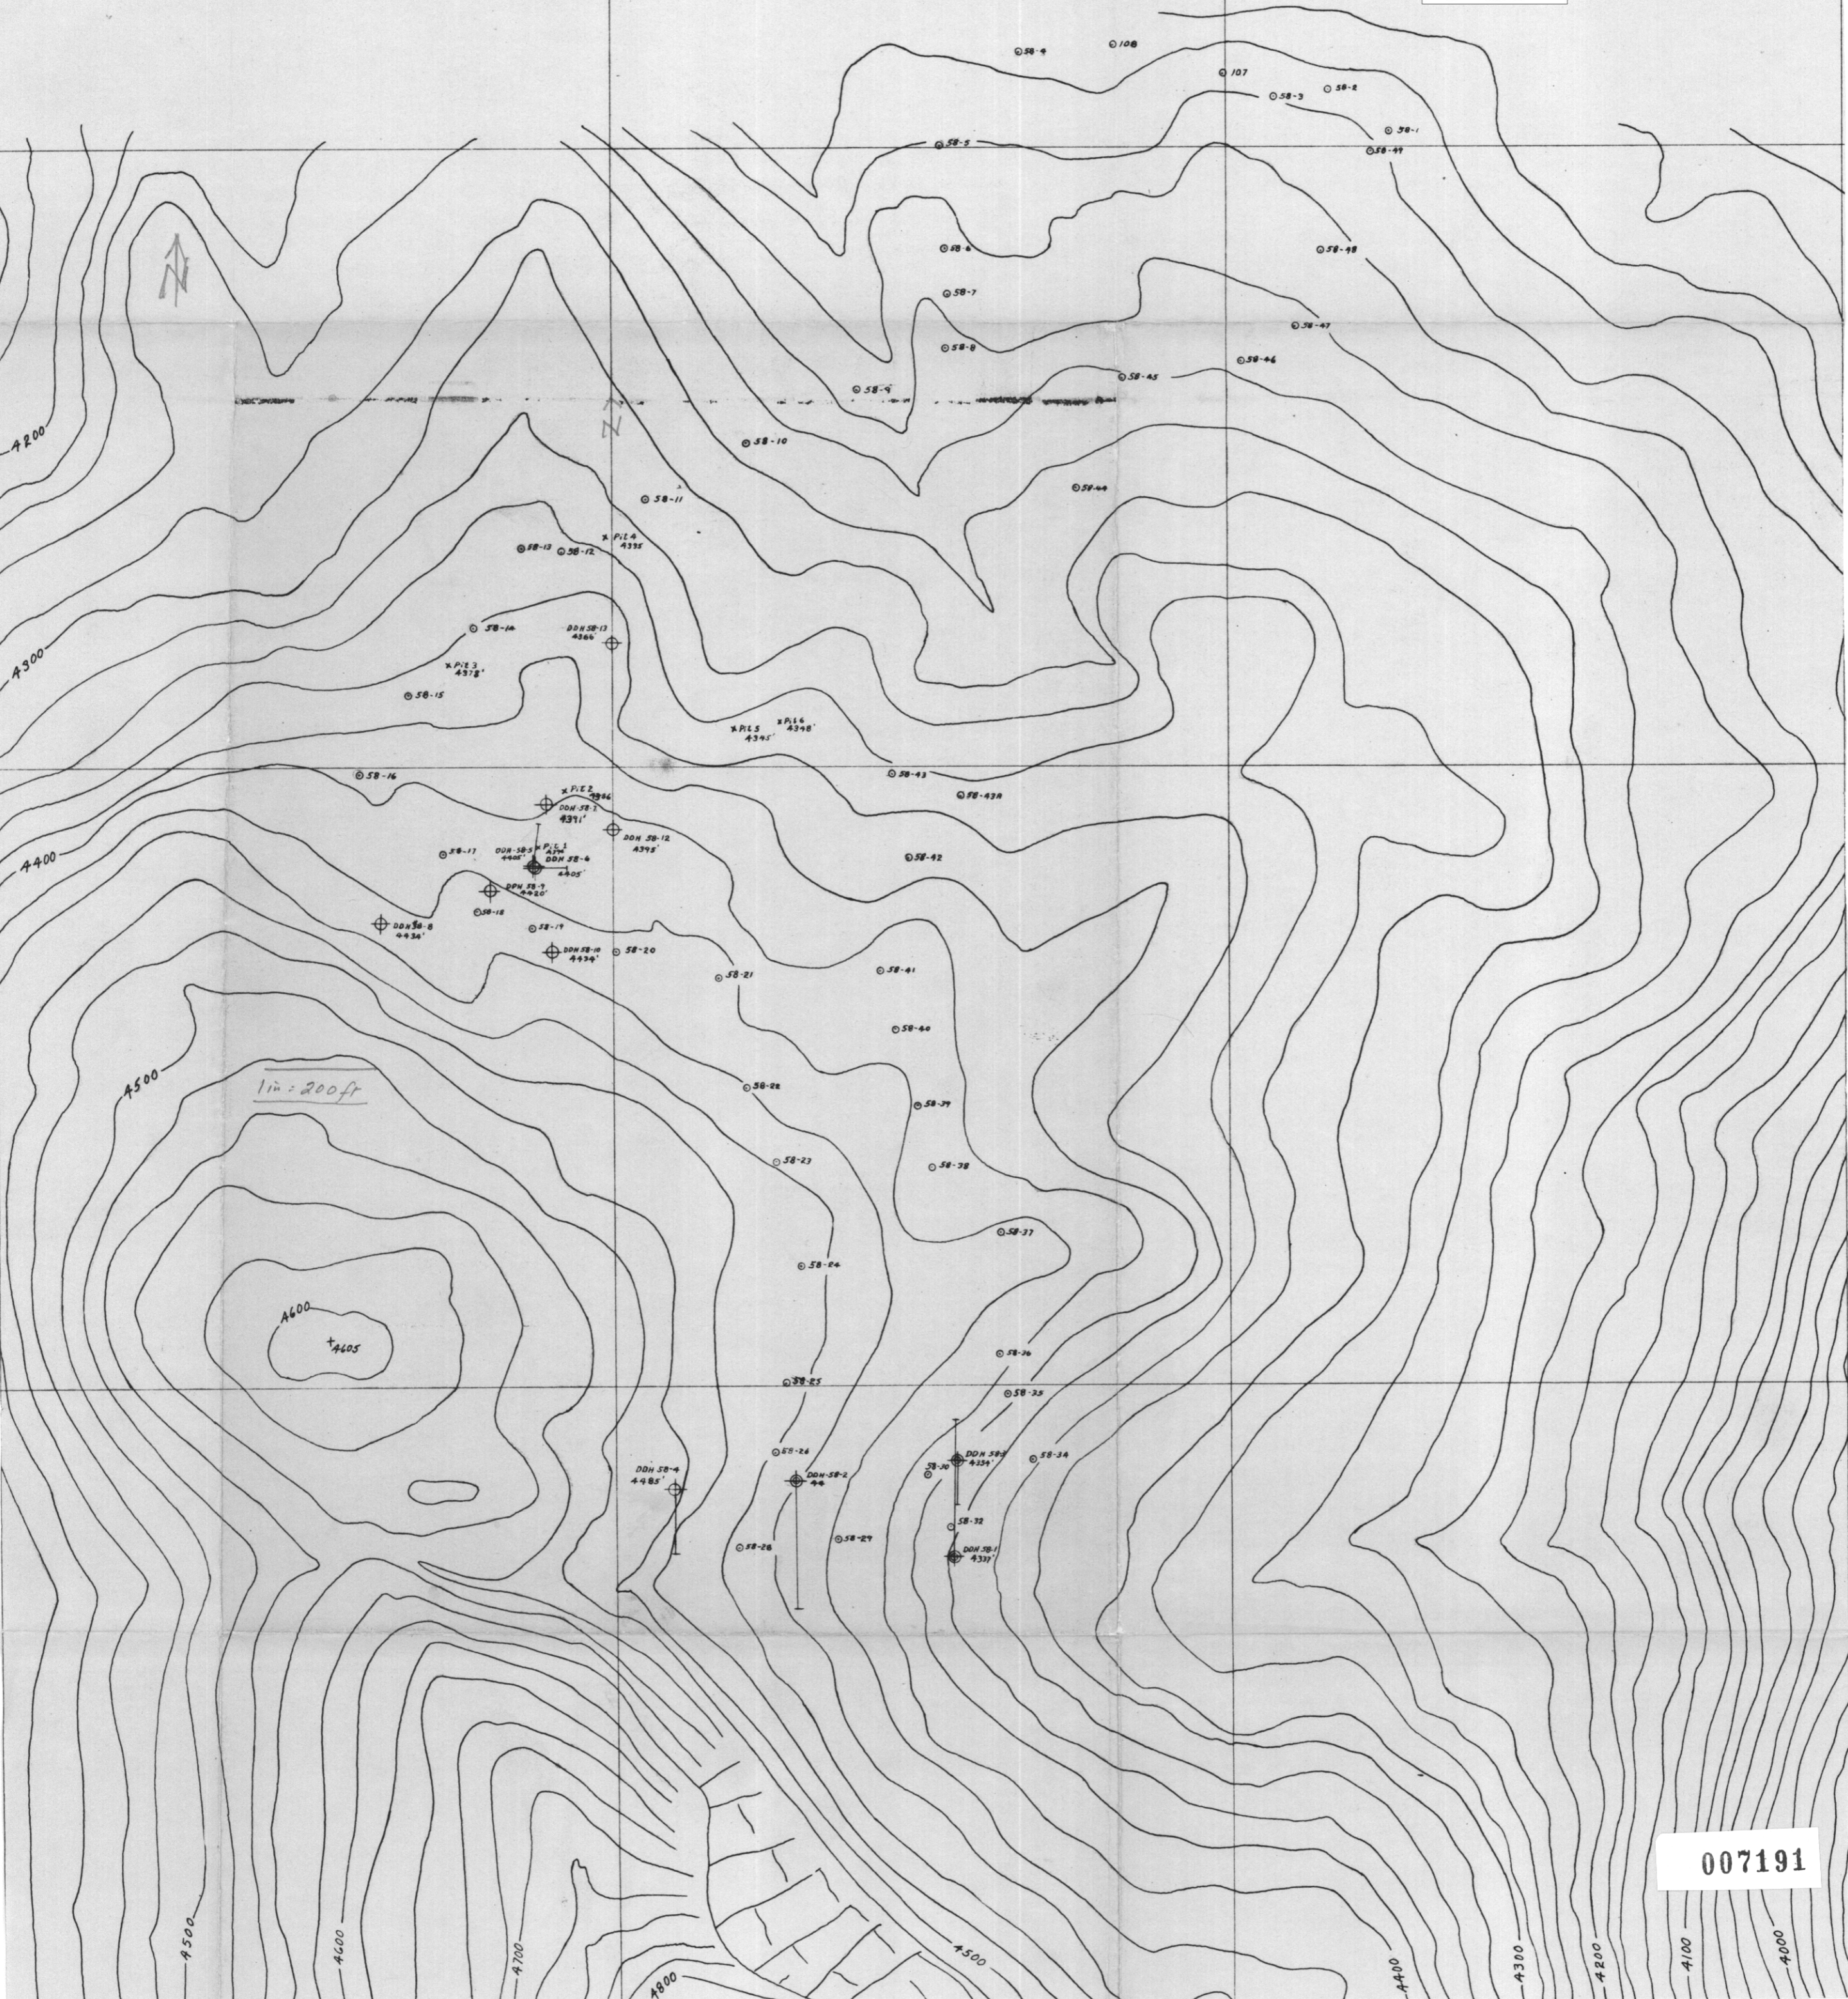

Mt. Washington 1959

H.D. McK

92F/14E6W

92F-116, 117, 183, 206
FILE

PROPERTY FILE

007191