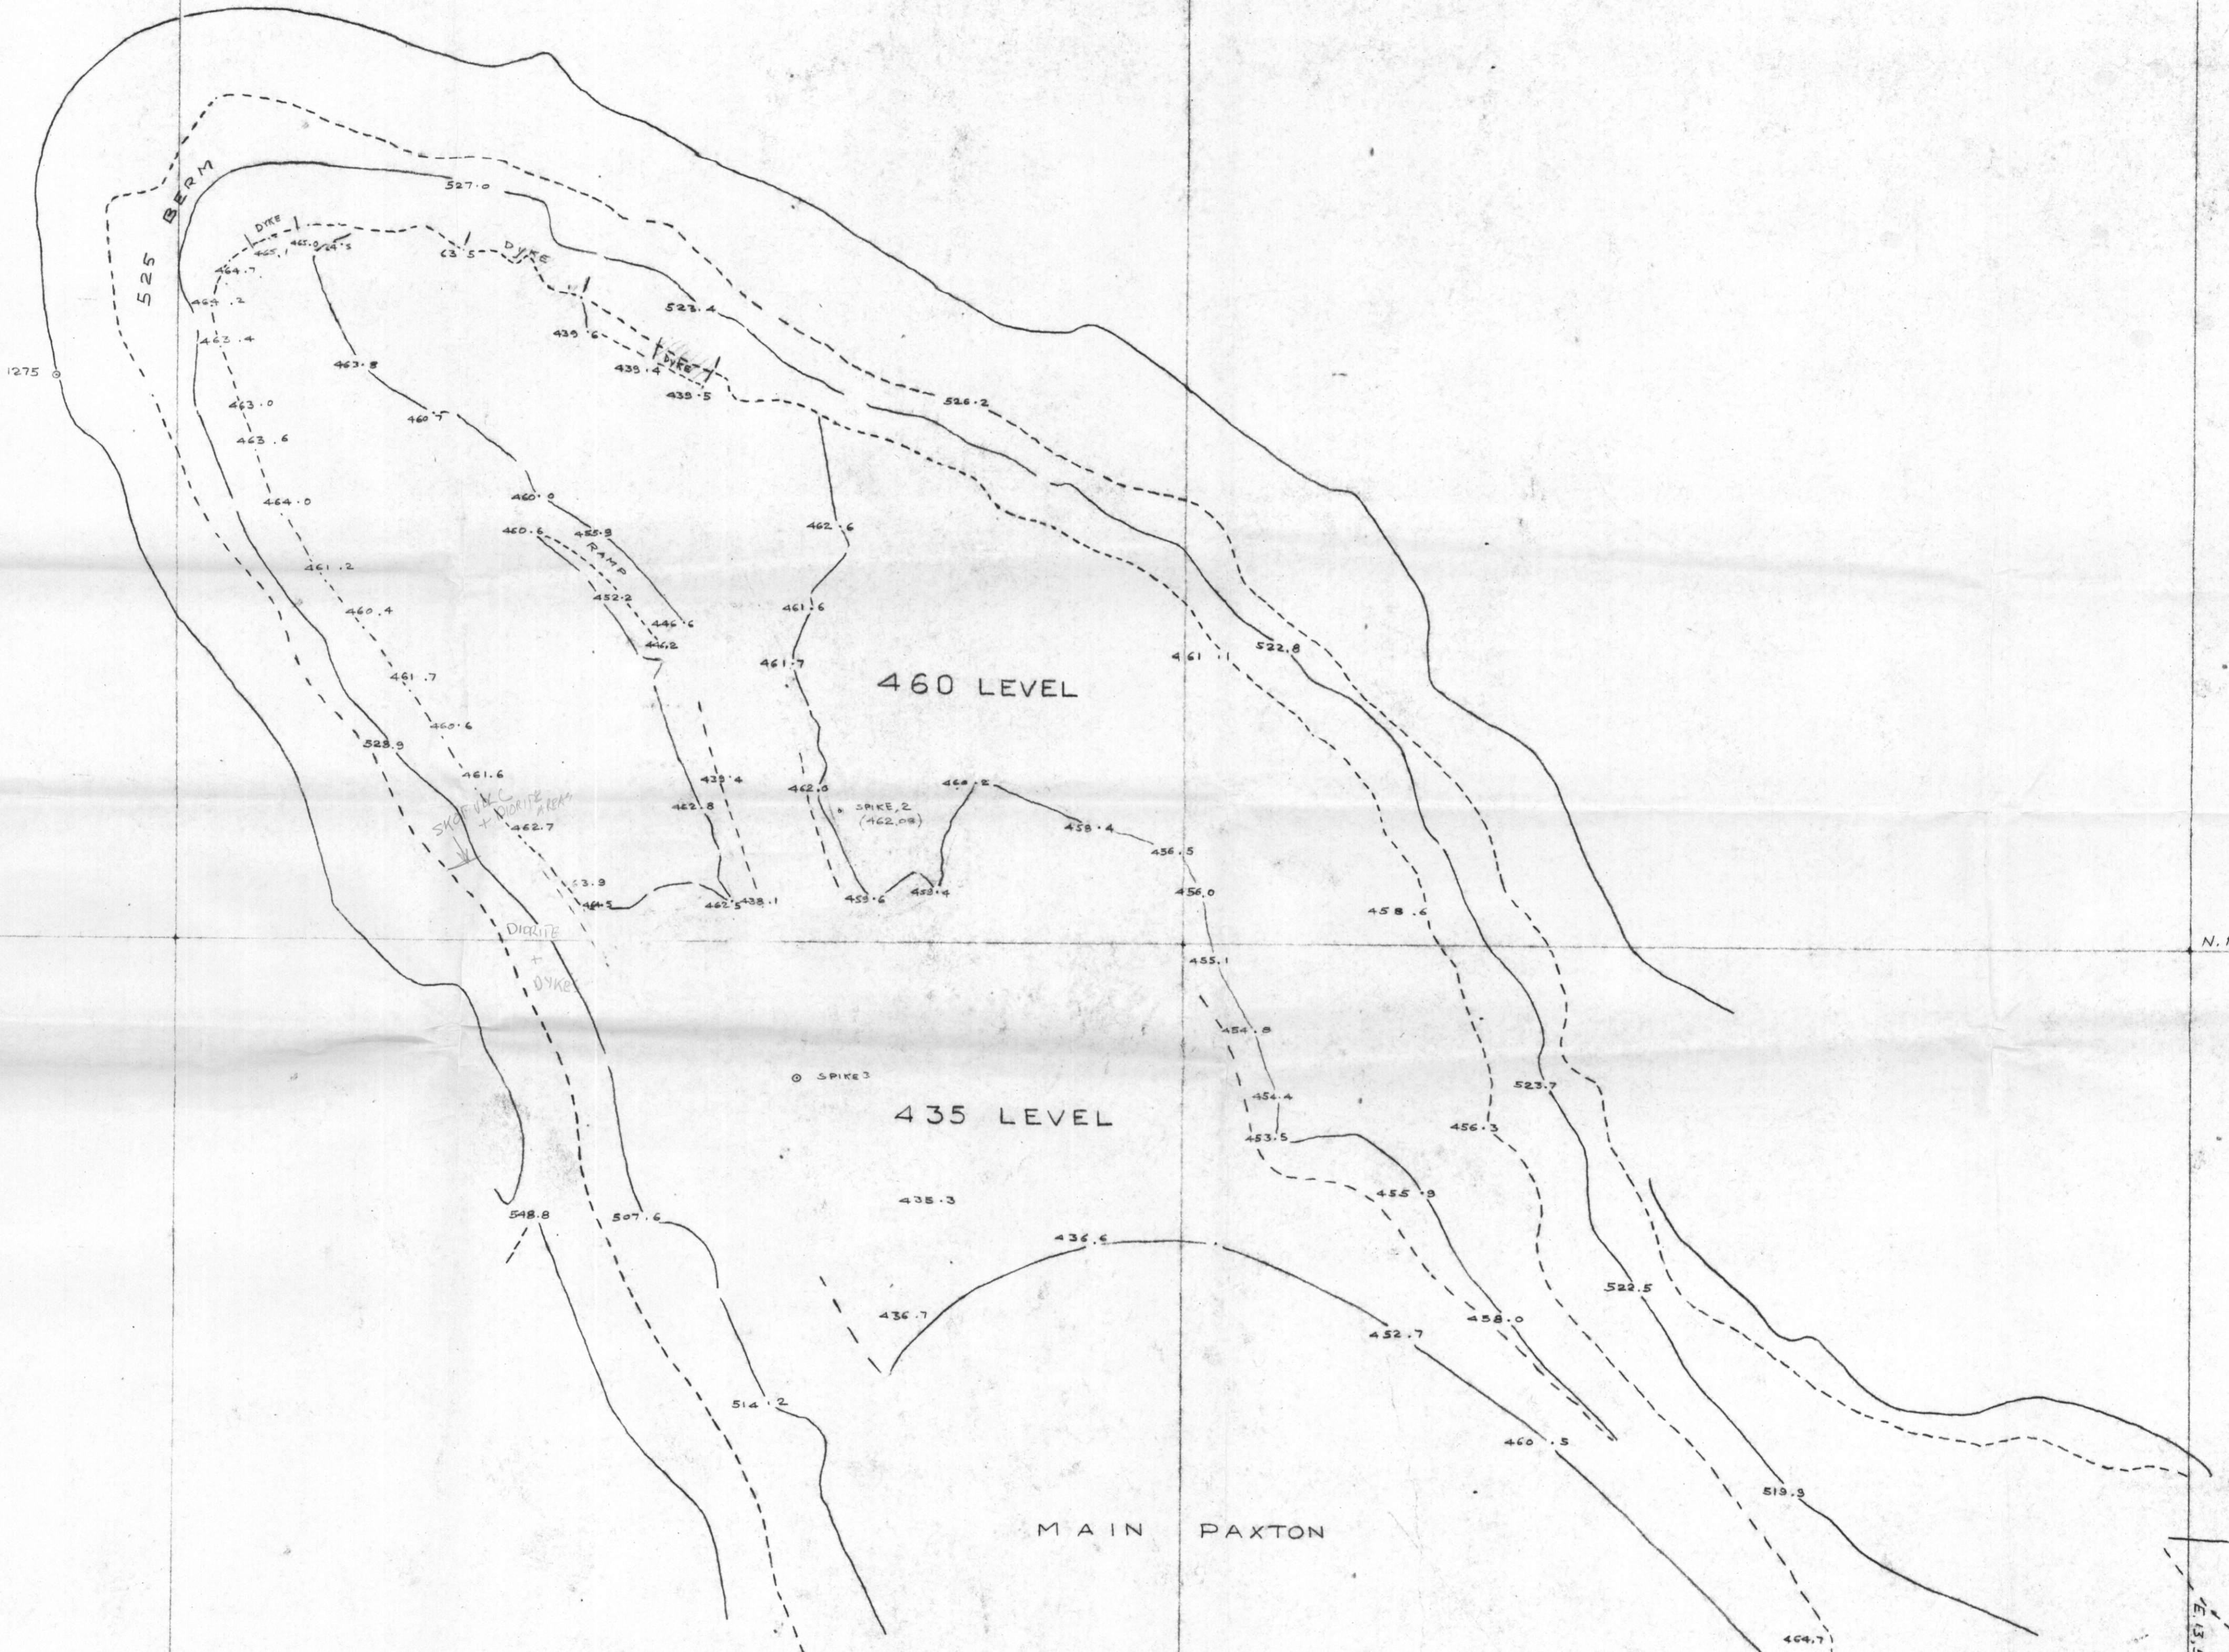

N. 11,500

E. 12,500

E. 13,000

E. 13,500  
N. 11,500

N. 11,000

N. 11,000

E. 12,500

E. 13,000

E. 13,500

REVISED MAY 6/64

TEXADA MINES LTD.  
TEXADA ISLAND BRITISH COLUMBIA

# NORTH PAXTON PIT

DRAWN BY: A.S.

DATE: MARCH 31/64

SCALE: 1" = 50'